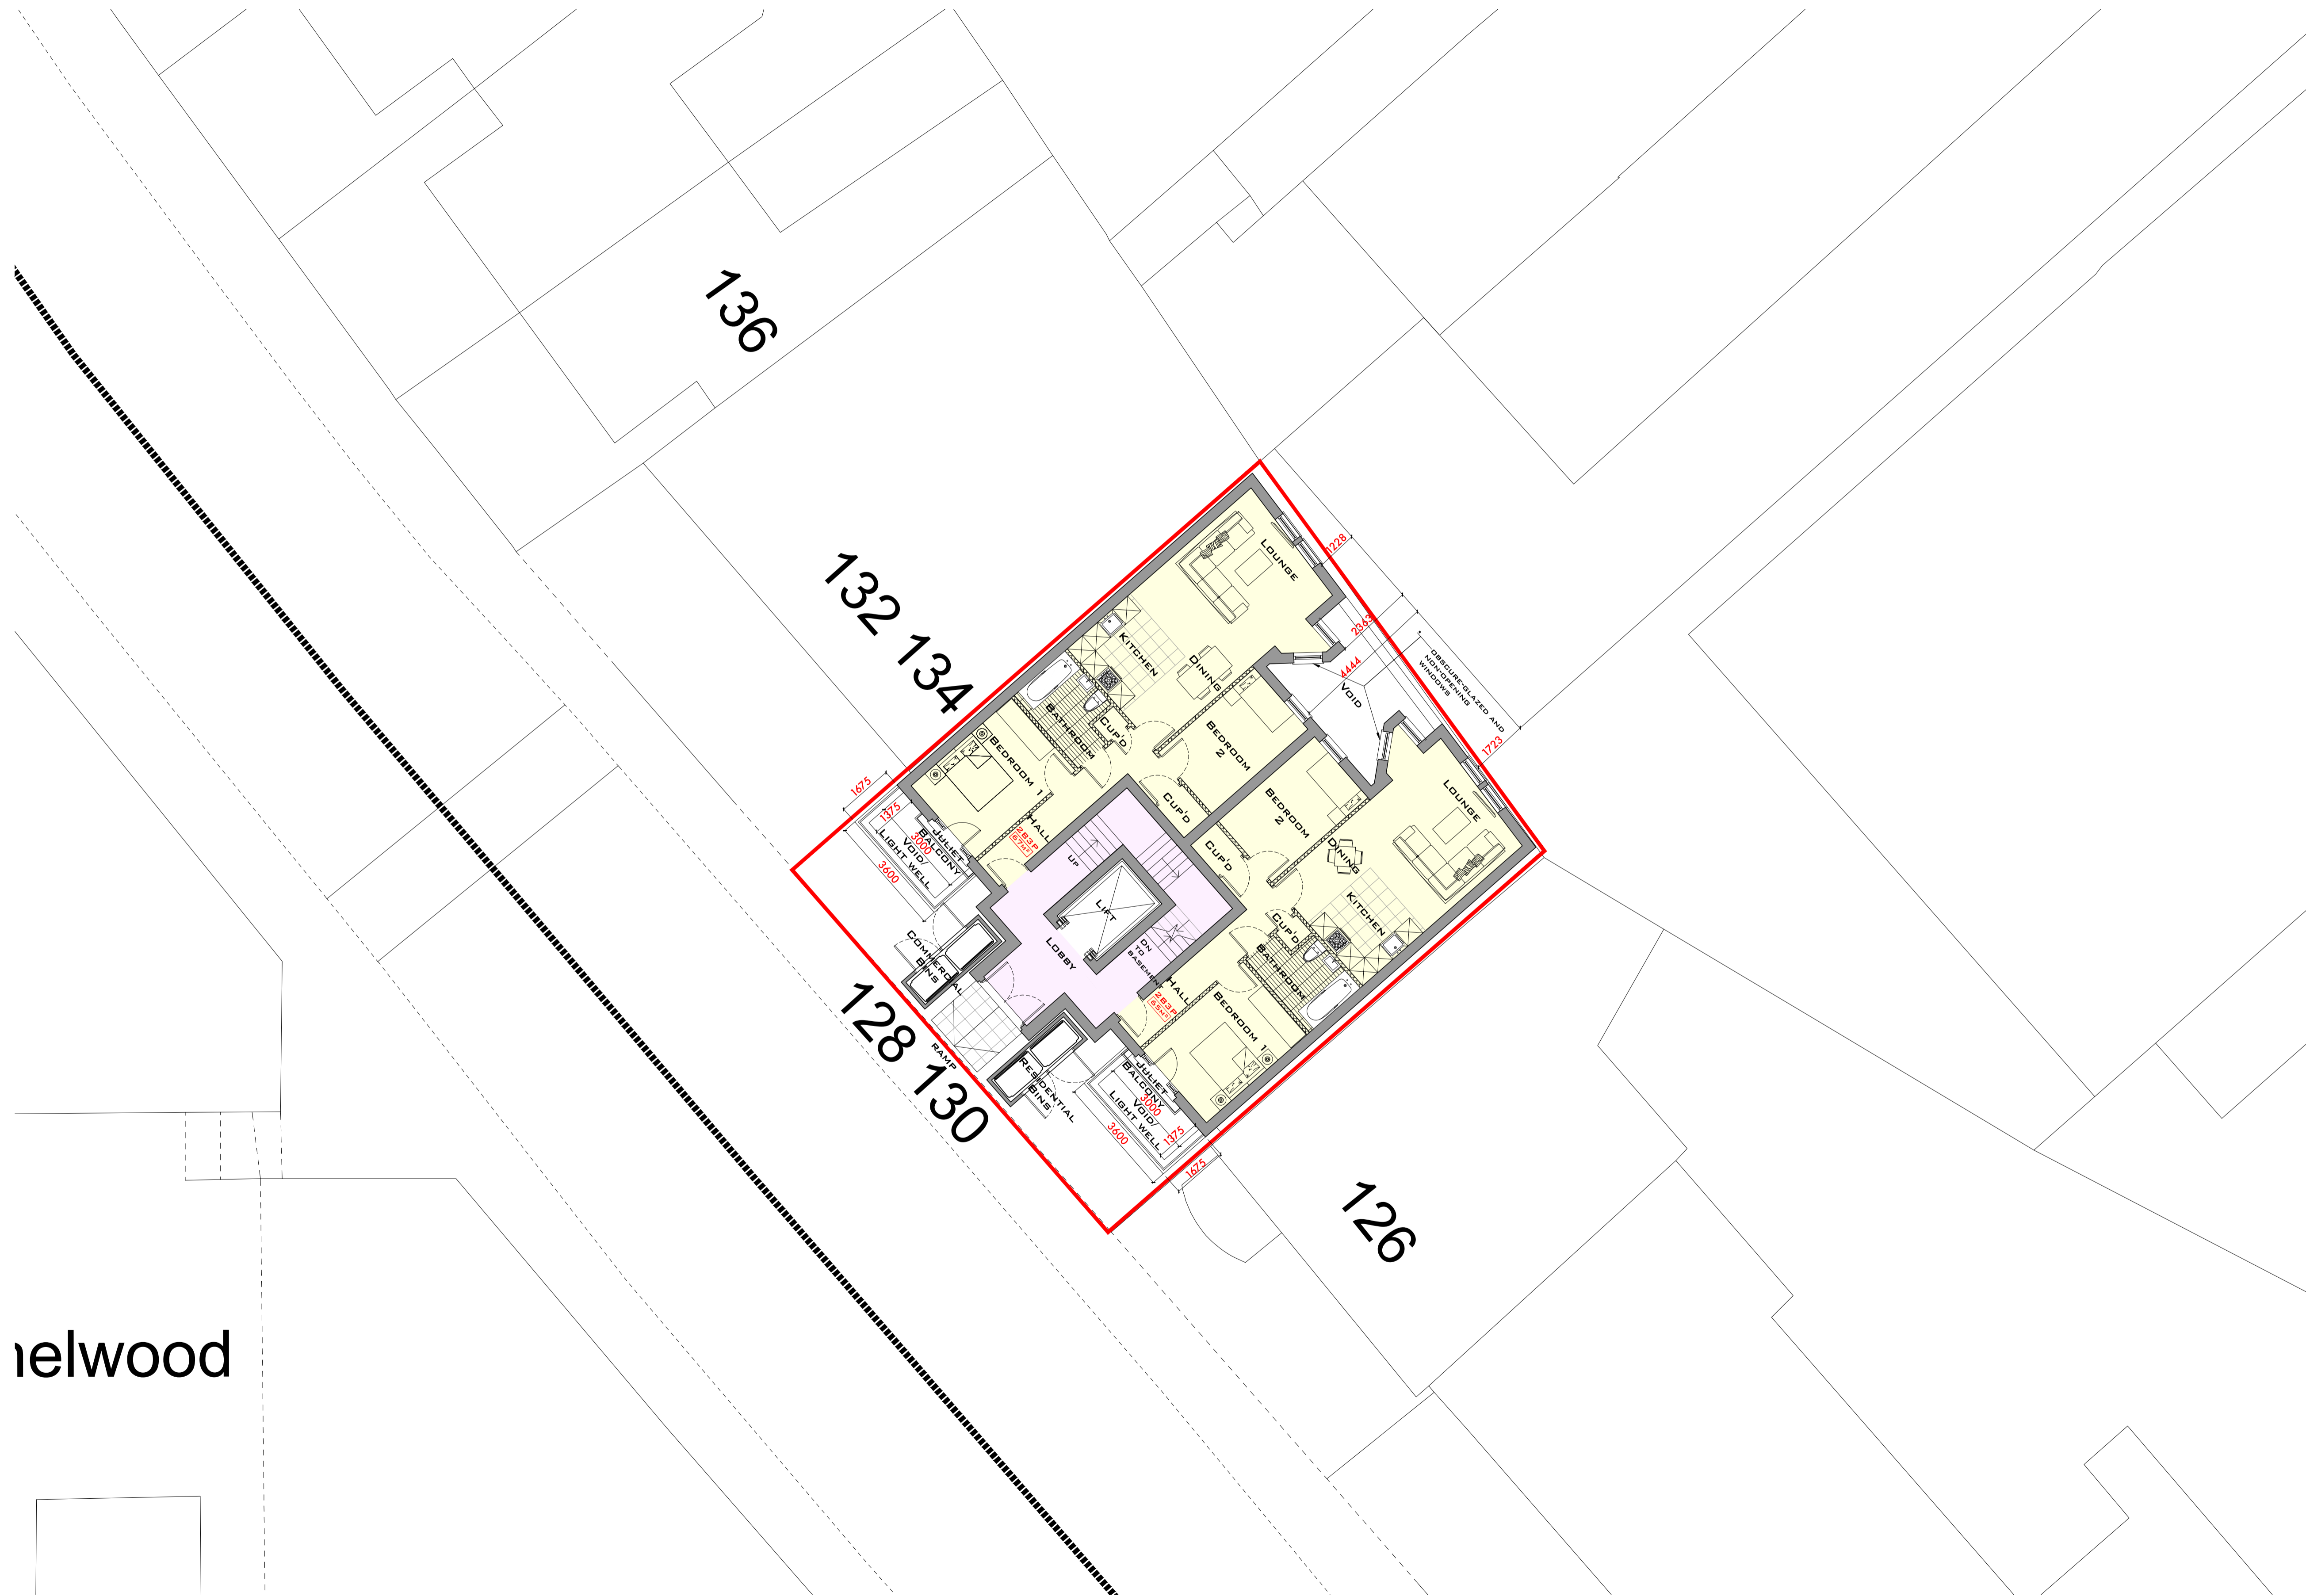

# 128-130 GRAFTON ROAD

KENTISH TOWN, LONDON

relwood

scale 1:100  
0 1 2 3 4 5 6 7 8 9 10 [

Project	128-130 GRAFTON ROAD, KENTISH TOWN	
Date	15.06.2018	PROPOSED SITE PLAN
Scale	1:100 © A1	