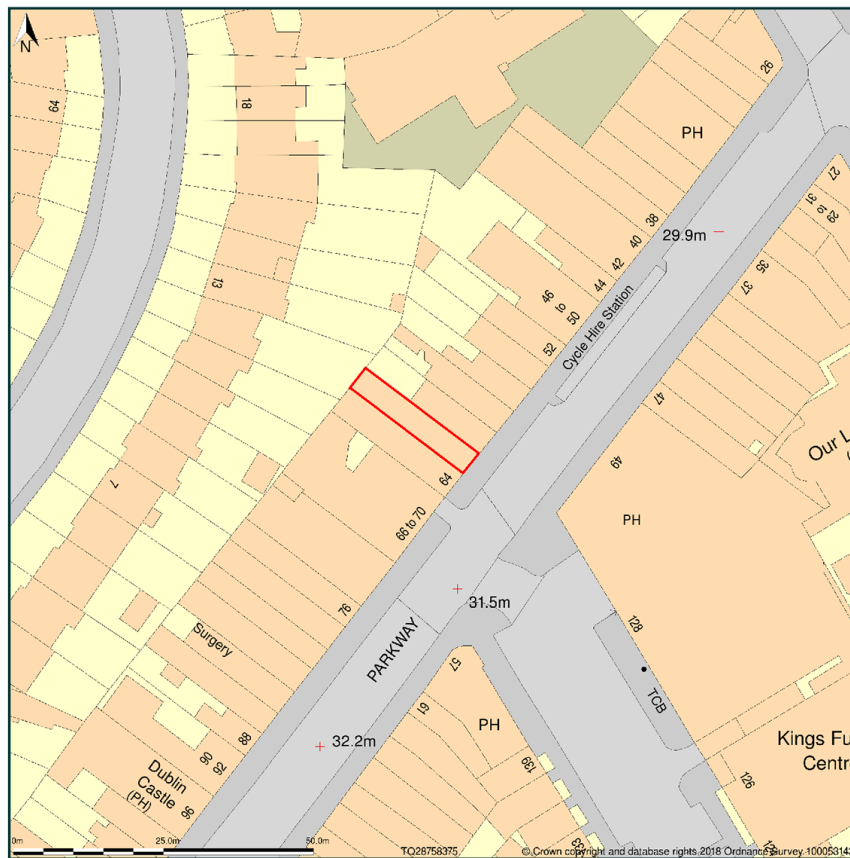

62, Parkway, London, Camden, NW1 7AH

Site Plan shows area bounded by: 528679.36, 183682.32, 528820.78, 183823.74 (at a scale of 1:1250), OSGridRef: TQ28758375. The representation of a road, track or path is no evidence of a right of way. The representation of features as lines is no evidence of a property boundary.

Produced on 18th Jun 2018 from the Ordnance Survey National Geographic Database and incorporating surveyed revision available at this date. Reproduction in whole or part is prohibited without the prior permission of Ordnance Survey. © Crown copyright 2018. Supplied by www.buyaplan.co.uk a licensed Ordnance Survey partner (100053143). Unique plan reference: #00330836-9A089B