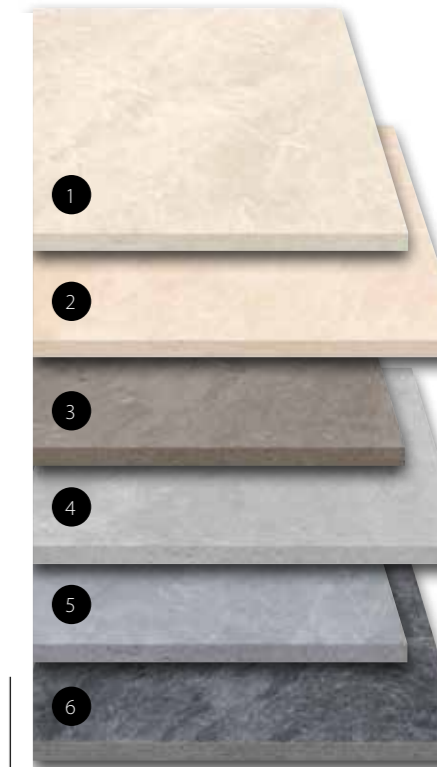

ARRENTO, Silver (SV) Paving

ARRENTO, Beige (BG), Edged with SAWN VERSURO BULLNOSE STEP Edging, Golden Sand Multi (GSM).

Stylish low maintenance indoor and outdoor choice

This high-end stylish paving exhibits class leading strength and technical prowess beneath its elegant designs. Arrento vitrified paving is exceedingly practical requiring minimal maintenance as it absorbs little or no moisture, offering few opportunities for moss and algae growth. Ideal in a variety of settings, Arrento is available in a range of desirable colours.

Vitrified Paving	Sizes mm (nominal)	Quantity	m ² /pack	Colours	Order Select
Single Size Pack	595 x 595 x 20	64	23.04	CM, BG, BZ, SV, GR, BK	

ARRENTO

Vitrified Paving

- 1: ARRENTO, Cream (CM)
- 2: ARRENTO, Beige (BG)
- 3: ARRENTO, Bronze (BZ)
- 4: ARRENTO, Silver (SV)
- 5: ARRENTO, Grey (GR)
- 6: ARRENTO, Black (BK)