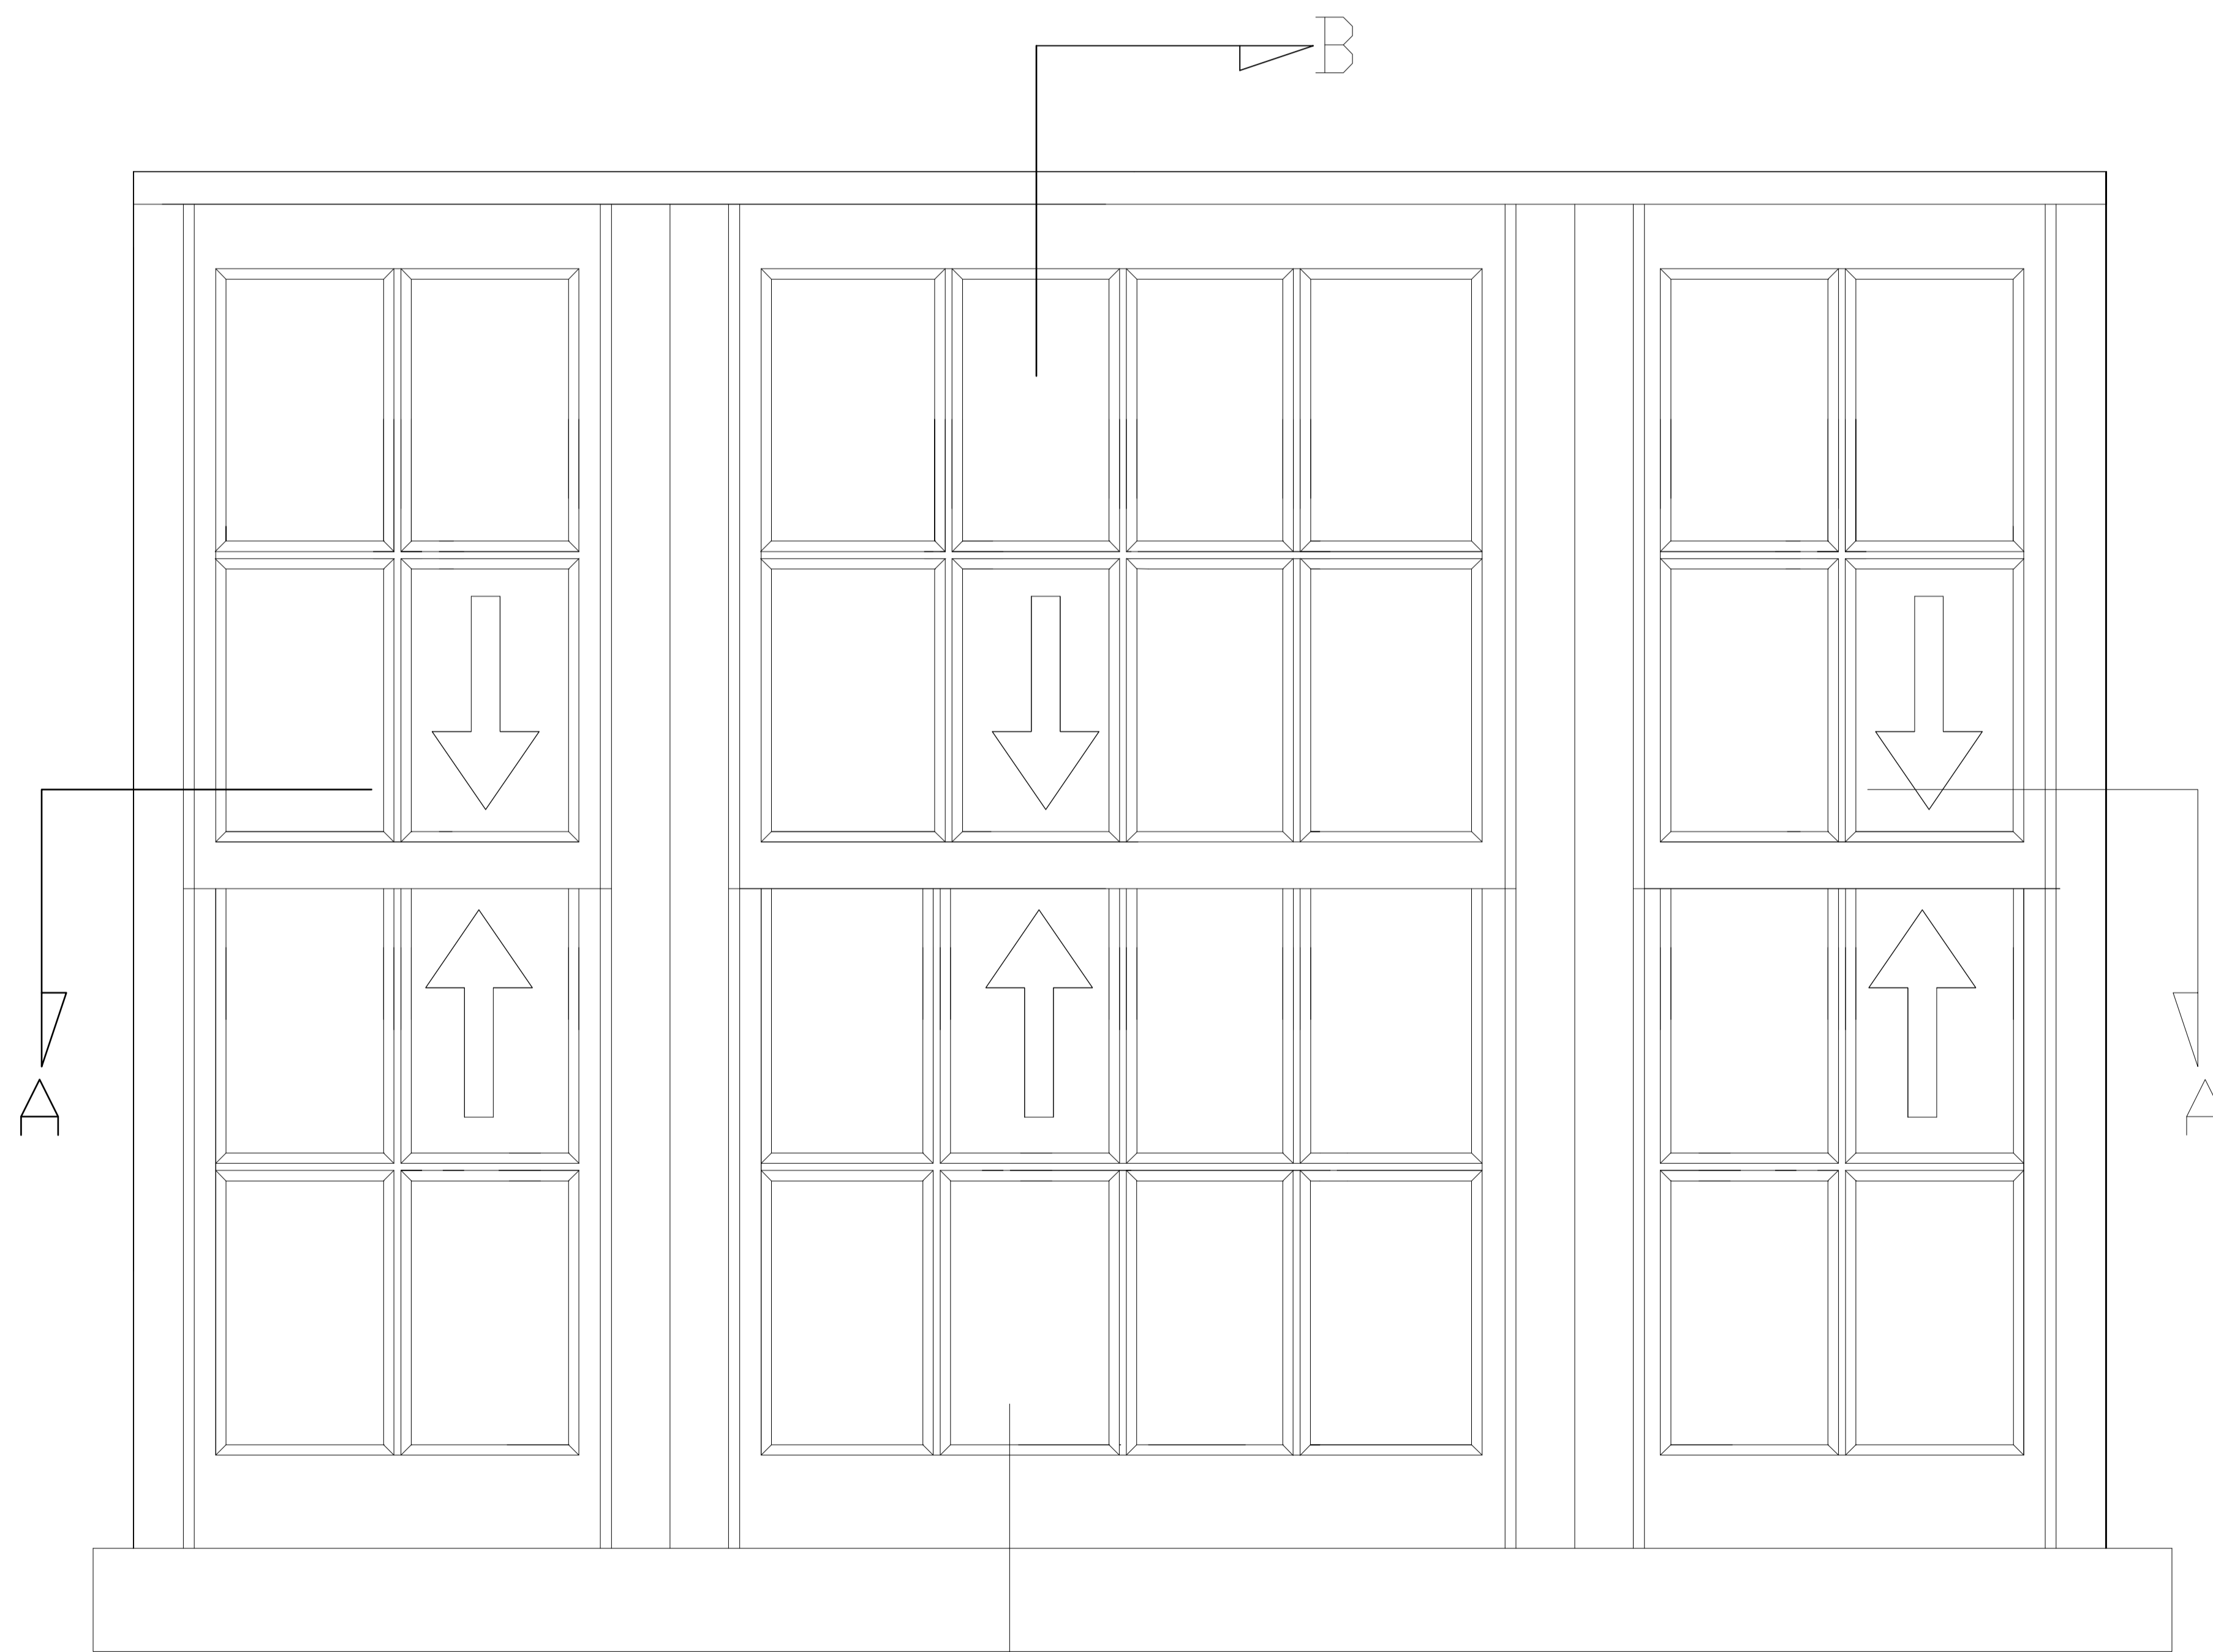

plan A A

scale bar

Elevation

vertical cross section B B

single glaze in antique glass

Elevation and sections
 9 Colville Place, London, W1T 2BJ
 Proposed replacement widened window to ground floor dining
 Scales 1:5
 Date: July 2018
 Drawing Number: GP/05/18 Rev A
 Imageon Designs Ltd
 La Connerie, Morainville Jouveaux, Normandie, France, 27260
 Tel:0033 232412899 email: imageondesignsita@live.co.uk