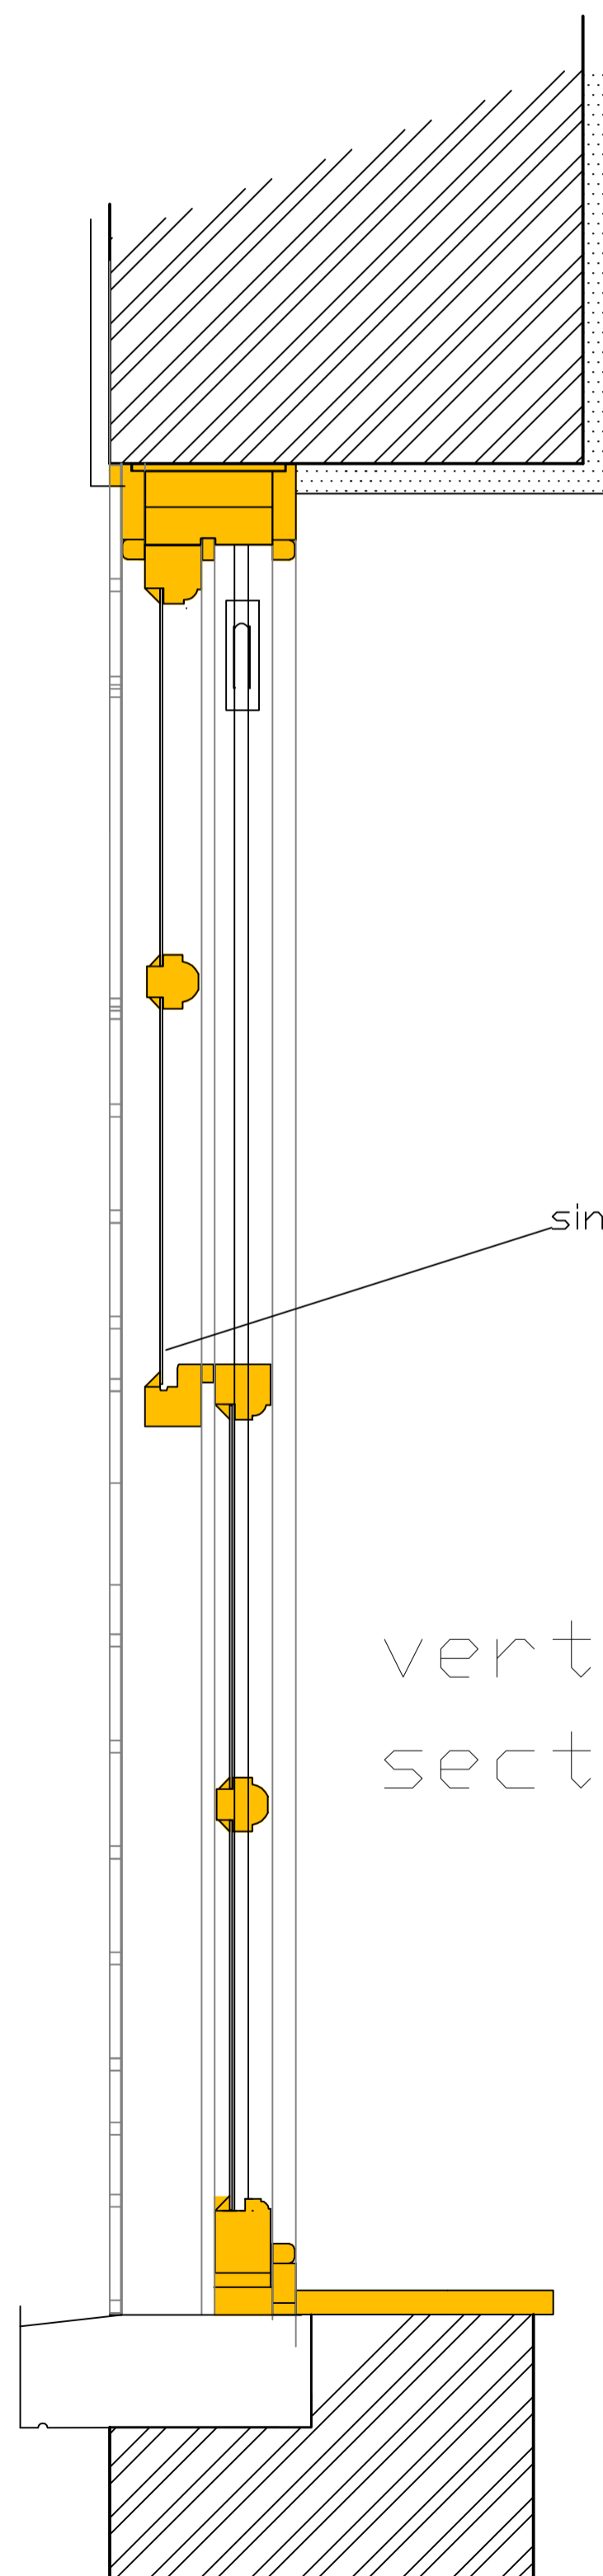

plan A A

scale bar

Elevation

vertical cross section B B

single glaze in antique glass

Elevation and sections
 9 Colville Place, London, W1T 2BJ
 Proposed replacement widened window to ground floor dining
 Scales 1:5
 Date: July 2018
 Drawing Number: GP/05/18 Rev A
 Imageon Designs Ltd
 La Connerie, Morainville Jouveaux, Normandie, France, 27260
 Tel:0033 232412899 email: imageondesignsita@live.co.uk