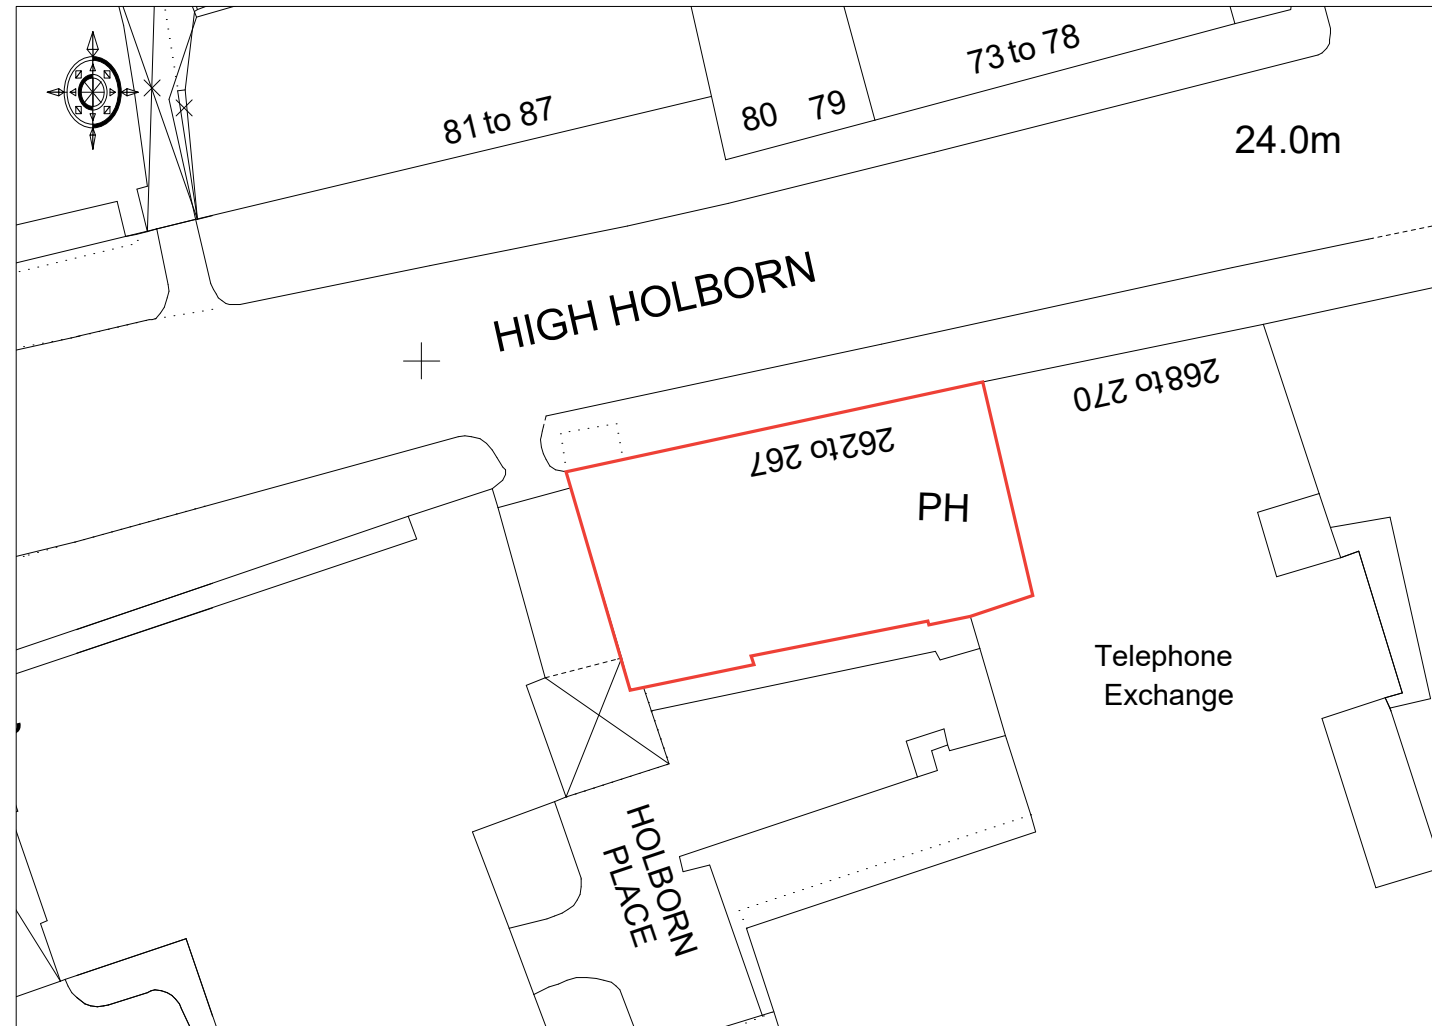

SITE PLAN

— Site Boundary

Site:

262 High Holborn, London WC1V 7NA

Title:

Site Plan

Date:

21/12/2016

Dwg. No:

002782/002

Scale: 1:500@A3