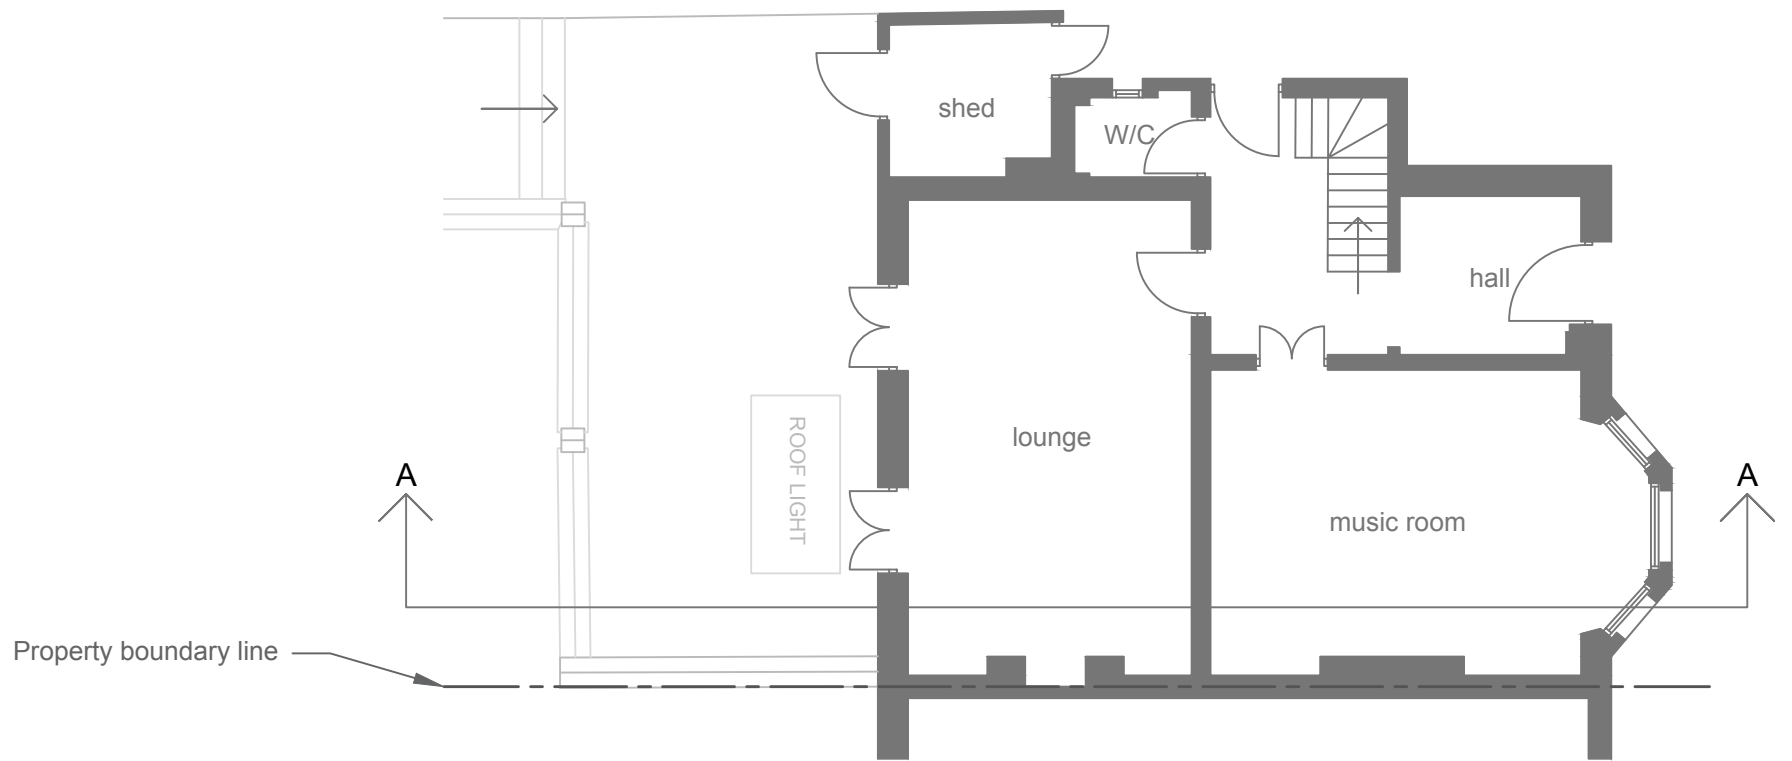

Side Section

Floor Plan

Glass Canopy with clear laminated glass and aluminium powder coated posts and profiles in WT 029/71289 metallic 'Anthracite Grey'

PL02 Existing Section and Floor Plan

1:100 @ A3

Dr & Mrs Chan