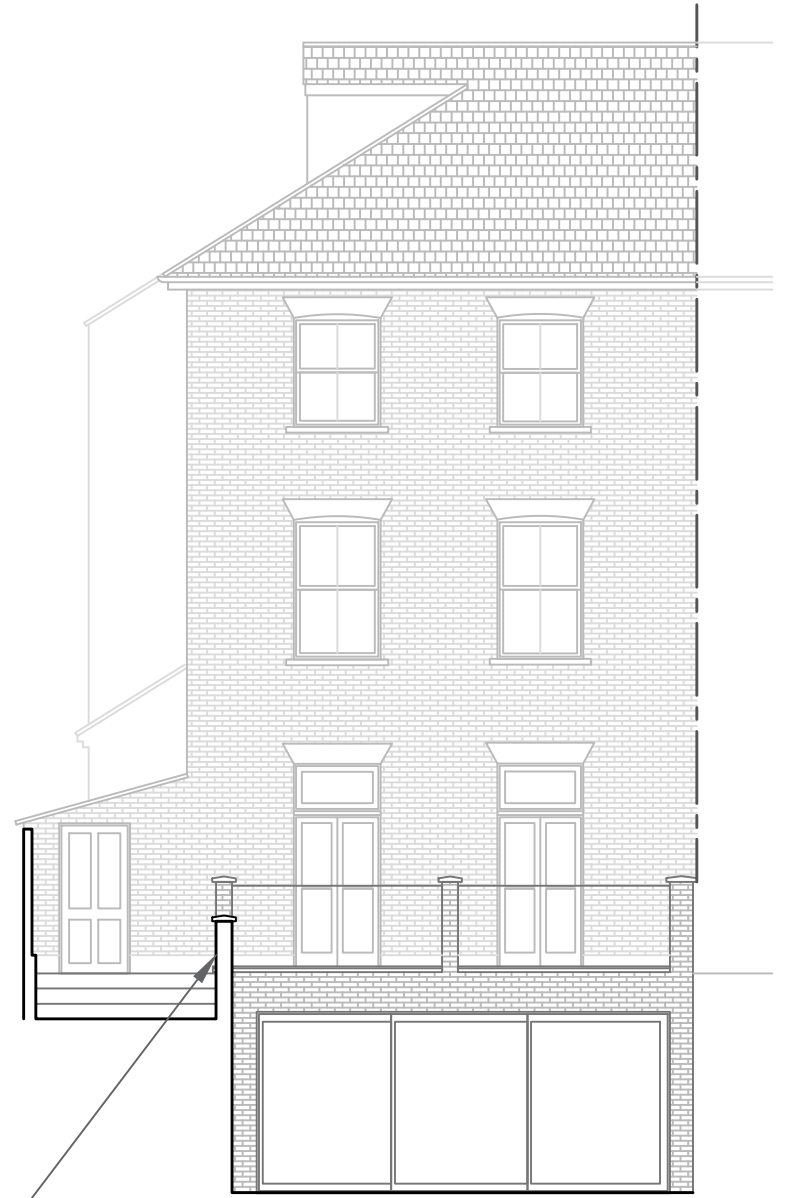

Side Elevation

Rear Elevation

Existing dwarf wall and glass balustrade

Roof Plan

Glass Canopy with clear laminated glass and aluminium powder coated posts and profiles in WT 029/71289 metallic 'Anthracite Grey'