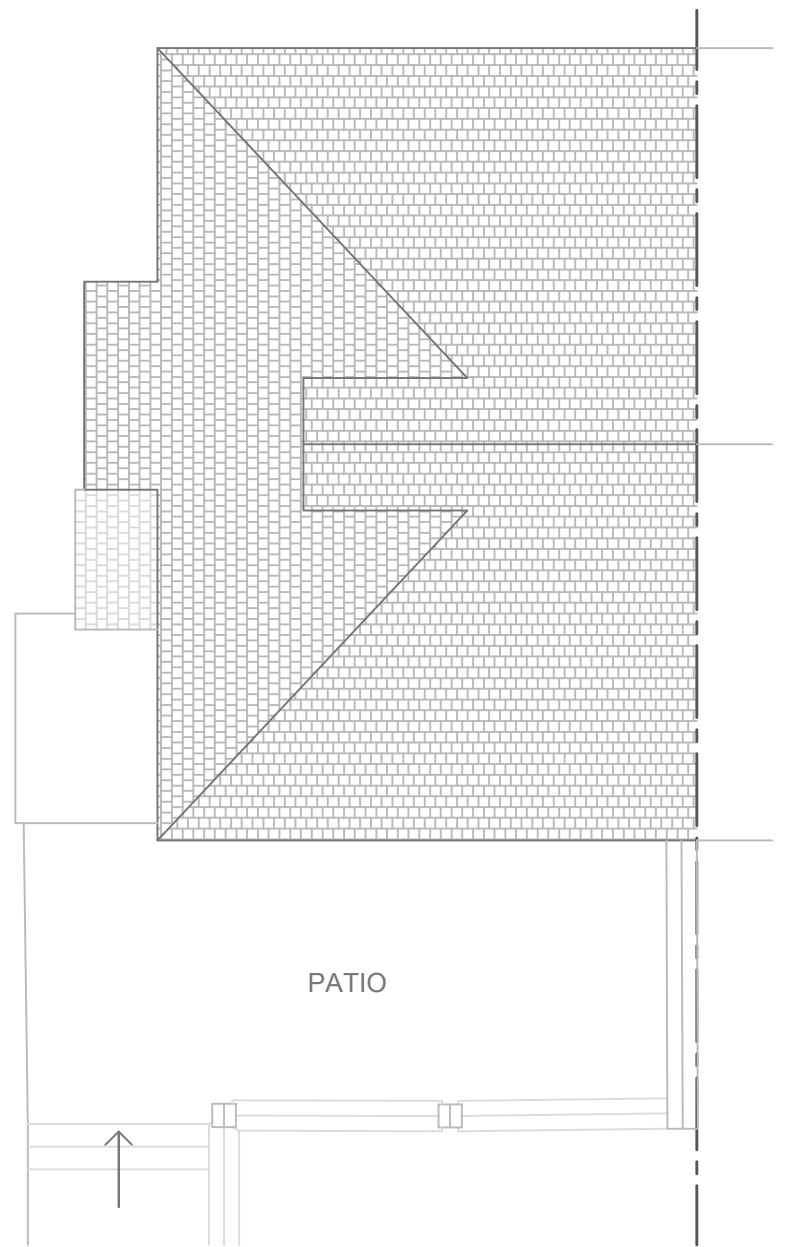

Side Elevation

Rear Elevation

Existing dwarf wall and glass balustrade

Roof Plan

Glass Canopy with clear laminated glass and aluminium powder coated posts and profiles in WT 029/71289 metallic 'Anthracite Grey'