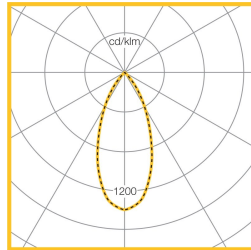

## Dimensions

VERSION	L	W	H	KG	KG(EM)	Ø	CAØ
IP20			190	1.3	2.4	237	222
With IP65 Kit			203	1.7	2.8	243	222
Driver: 1850/2800lm	190	32	46	0.13			
Driver: 4600lm	219	83	35	0.34			

## Photometric Performance

34W LED 2800  
Lumen 4000K  
LOR = 100.0%  
SHR MAX = 0.89

58W LED 4600  
Lumen 4000K  
LOR = 100.0%  
SHR MAX = 0.89