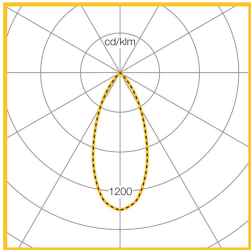

Photometric Performance

34W LED 2800
Lumen 4000K
LOR = 100.0%
SHR MAX = 0.89