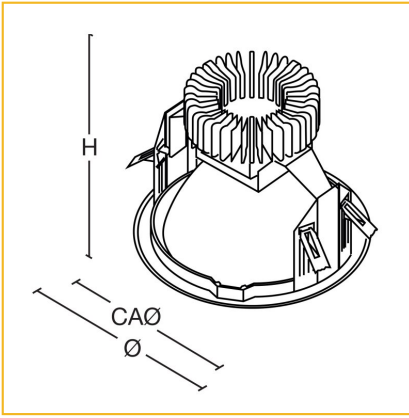

## Dimensions

VERSION	L	W	H	KG	KG(EM)	Ø	CAØ
IP20			190	1.3	2.4	237	222
With IP65 Kit			203	1.7	2.8	243	222
Driver: 1850/2800lm	190	32	46	0.13			
Driver: 4600lm	219	83	35	0.34			