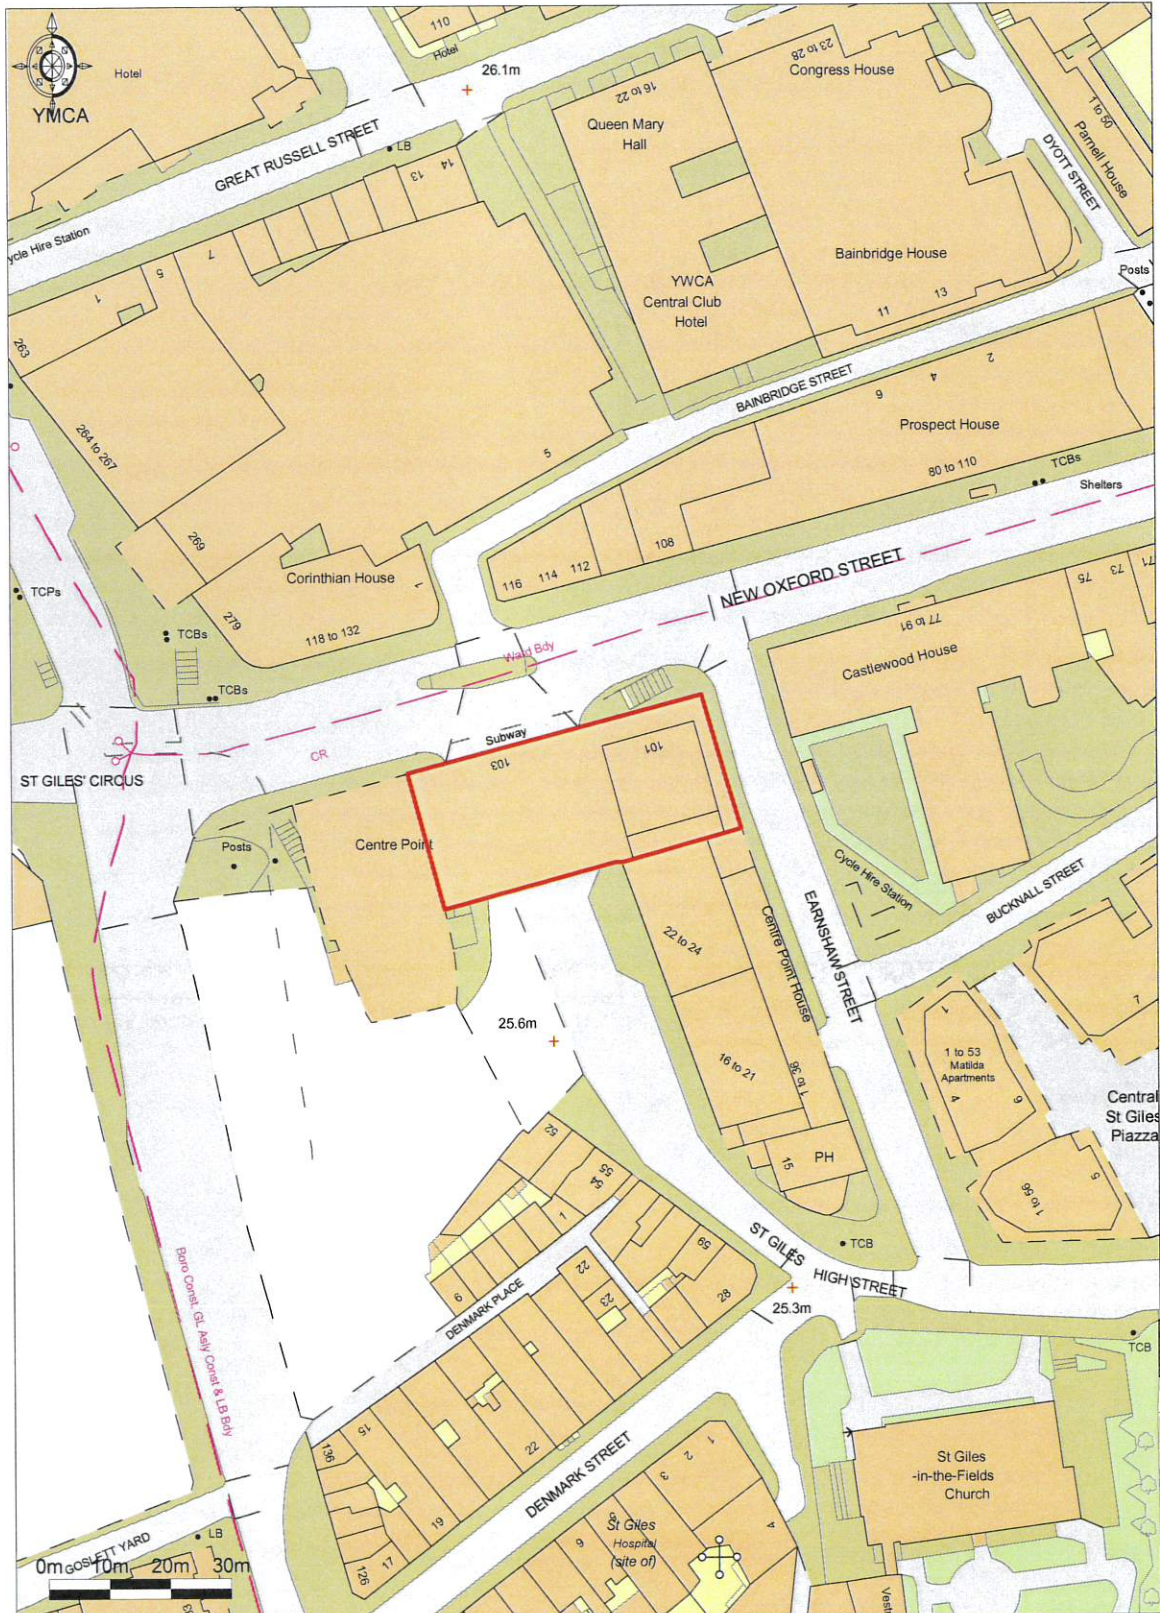

Units R06 and R08
Centre Point
101-103 New Oxford Road and 5-24 St Giles Road, London, WC1A 1DD
Location Plan