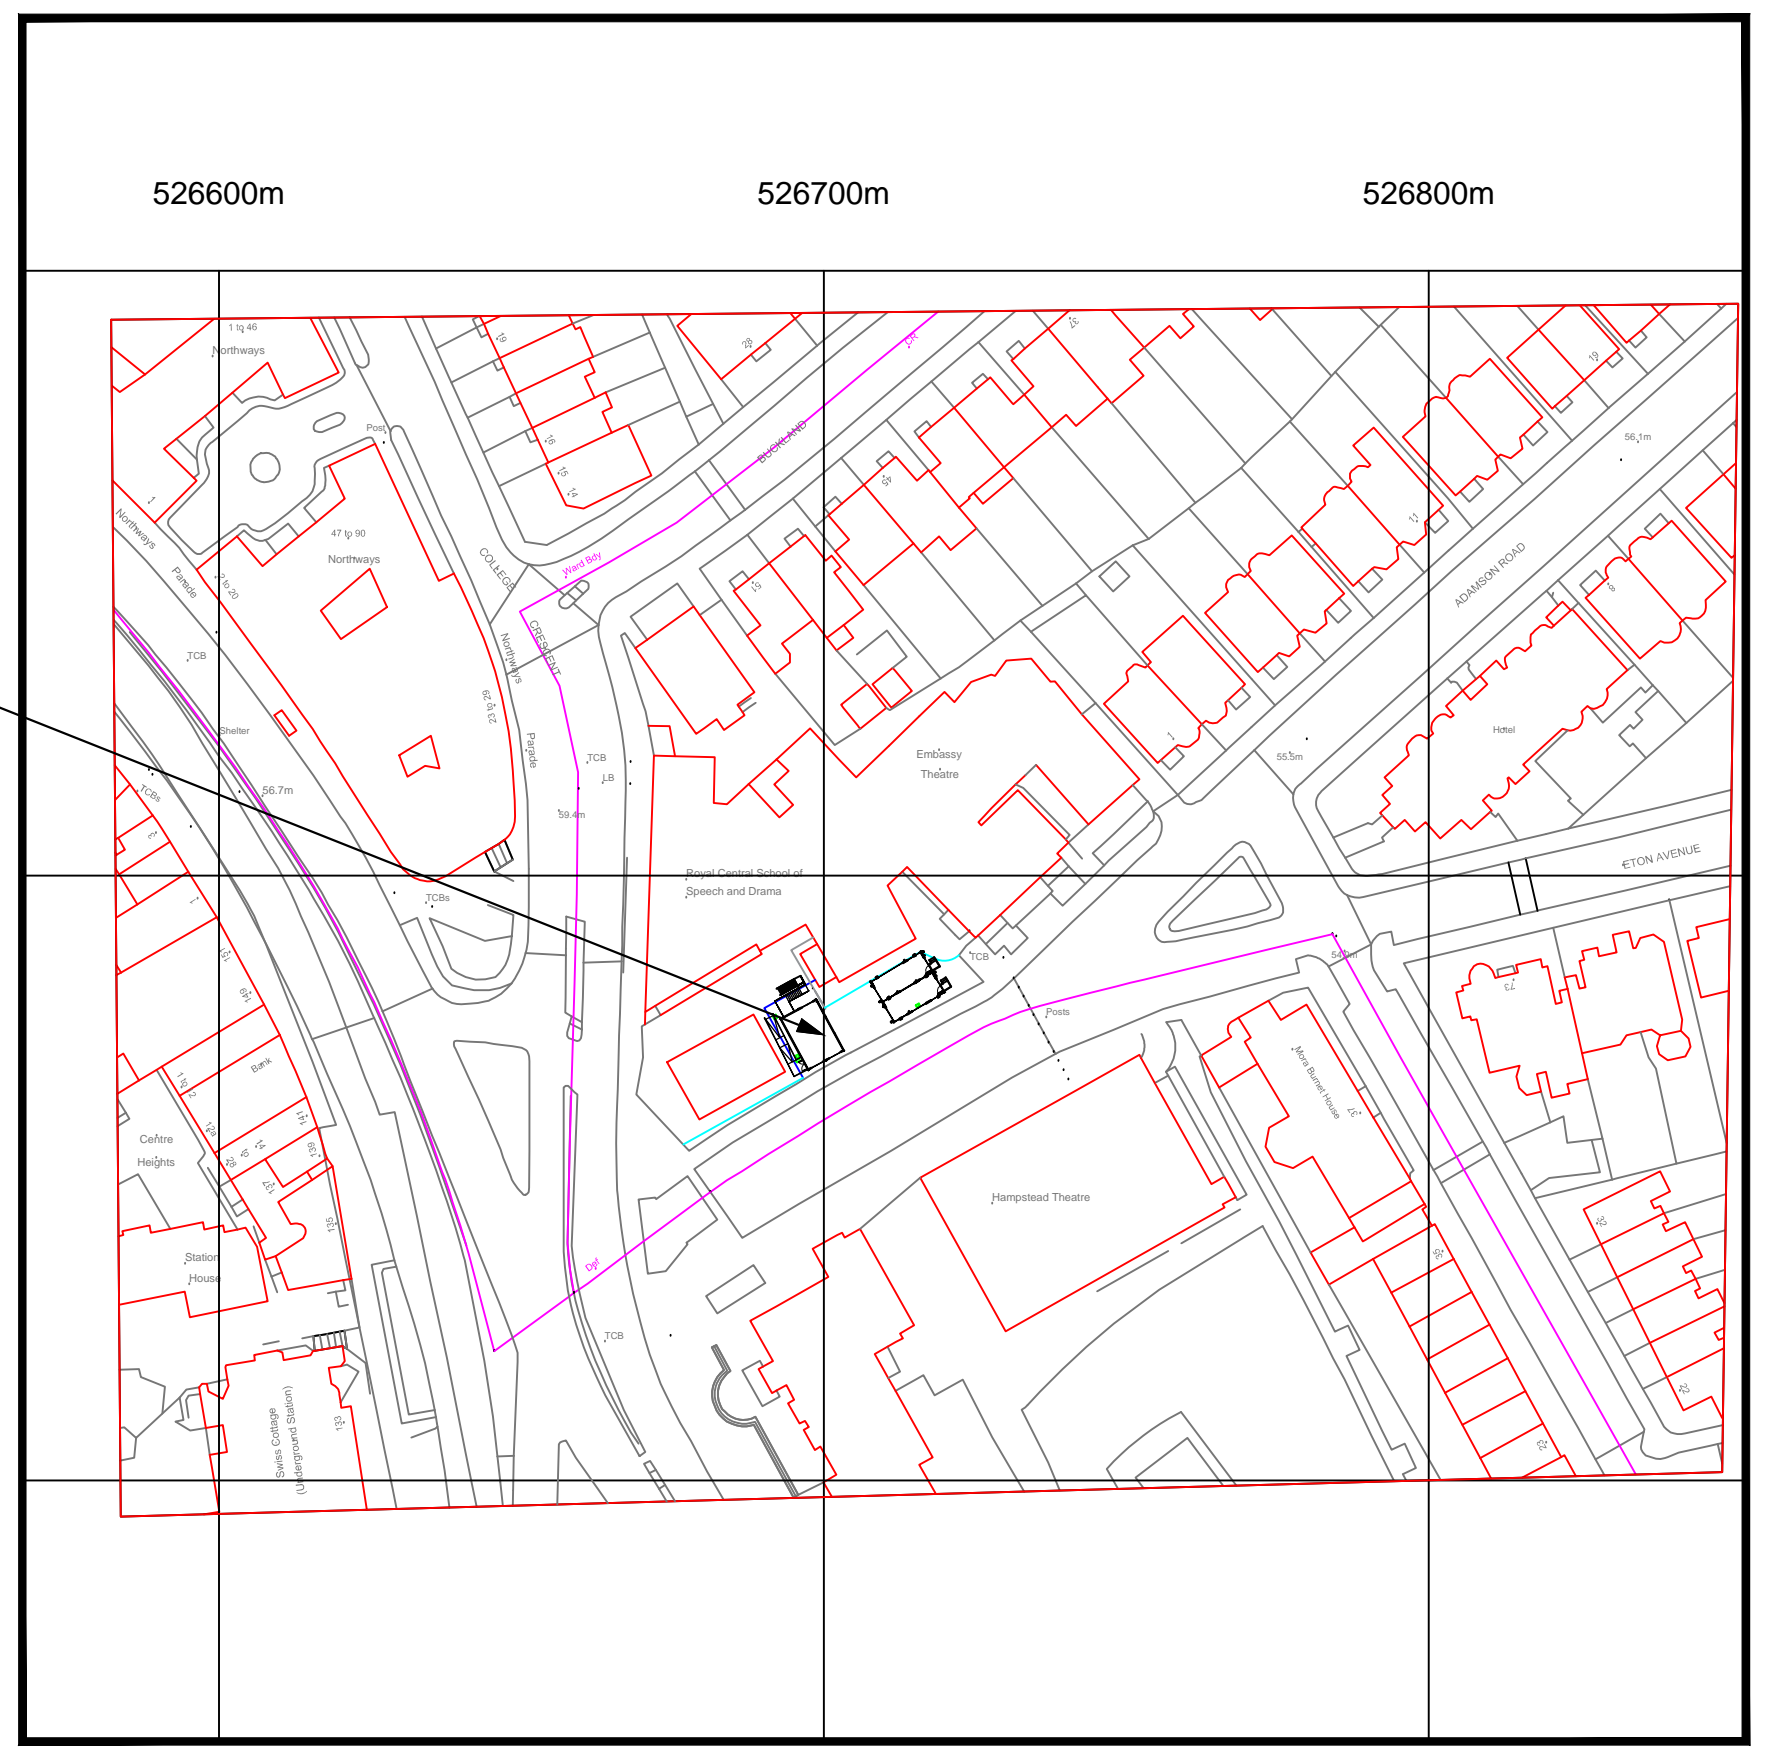

Proposed location of Portakabin Buildings.

© Crown Copyright 2006
 Reproduction in whole or in part is prohibited
 without the prior permission of Ordnance Survey.

LOCATION PLAN
 scale 1:1250

© Portakabin Limited 2000
 This drawing is the property of Portakabin Limited.
 It must not be copied or reproduced or divulged
 to anyone without written permission.

BLOCK PLAN
 scale 1:200

Portakabin	Total Solutions
Proposed Temporary Portakabin buildings for ROYAL CENTRAL SCHOOL OF SPEECH AND DRAMA <i>at Eton Avenue London, NW3 3HY</i>	
Date: 4th November 2016	
Scale : 1:200 & 1:1250	
Drawing Number	TSSD220135476