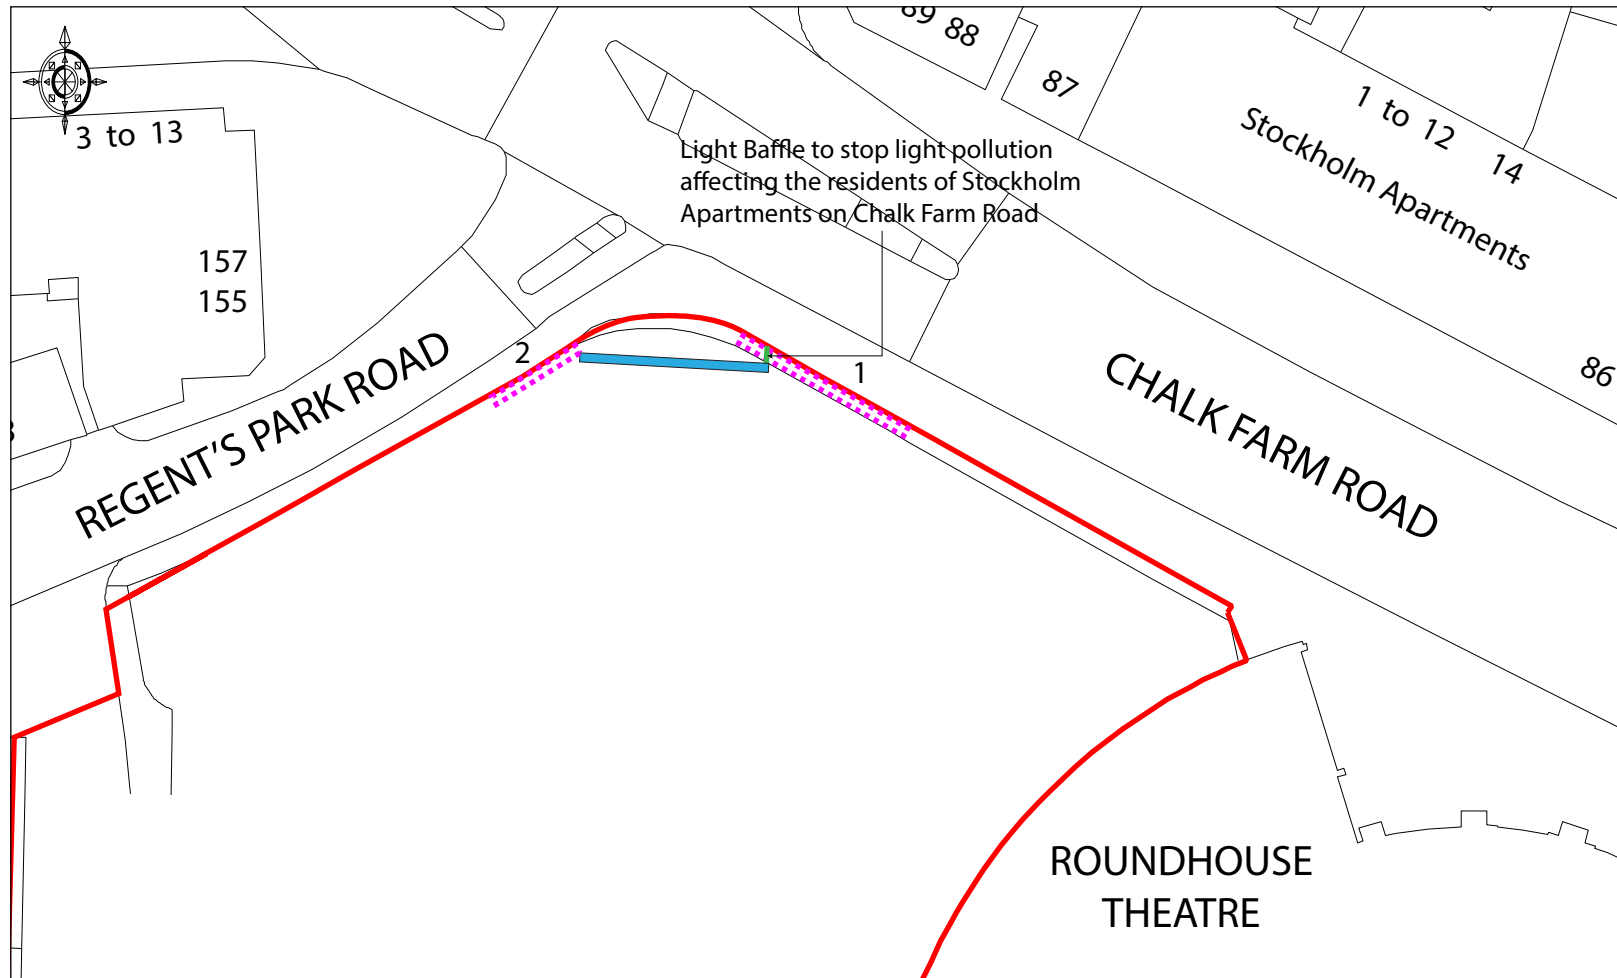

SITE PLAN

Light Baffle to stop light pollution affecting the residents of Stockholm Apartments on Chalk Farm Road

- Proposed 96 Sheet Advertising Display (realigned position)
- 1 - Previous position of 96 sheet Advertising Display
- 2 - Previous position of 48 Sheet Advertising Display
- Site Boundary
- Light Baffle

Site: The Roundhouse Theatre, Chalk Farm Road, Camden London NW1 8EH
Dwg Title: Site Plan
Proposal: Conversion of existing backlights to digital
Date: 11 December 2017
Scale: 1:500@A4
Dwg No: 3146/002 rev B