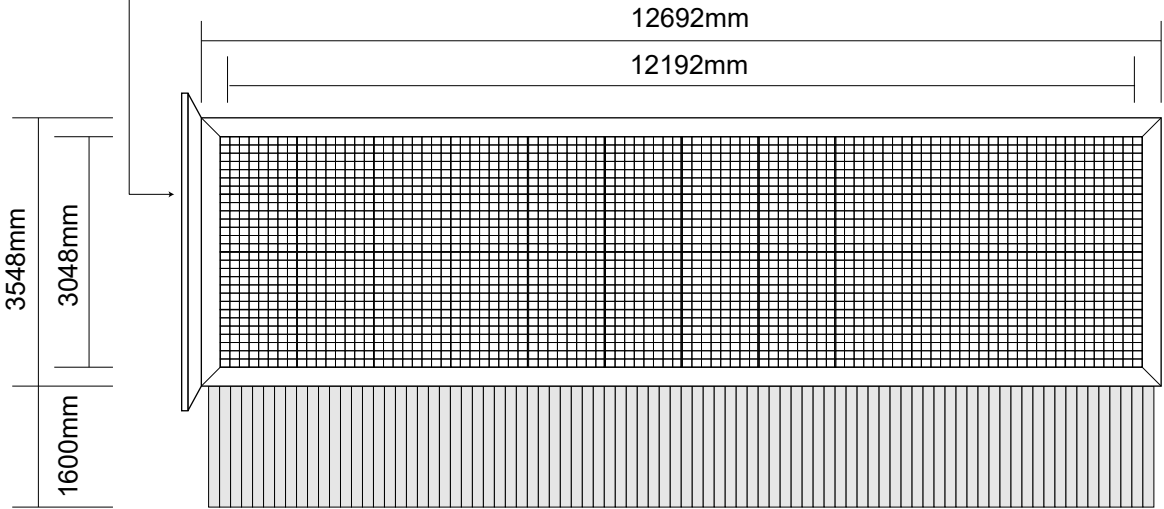

PROPOSED STANDARD SPECIFICATIONS

Light Baffle to stop light pollution affecting the residents of Stockholm Apartments on Chalk Farm Road

Proposed New Digital Display

Light Baffle to stop light pollution affecting the residents of Stockholm Apartments on Chalk Farm Road

<p>Site: The Roundhouse Theatre, Chalk Farm Road, Camden London NW1 8EH</p>	<p>Title: Proposed Standard Specifications</p>	<p>Proposal: Conversion from Backlight Display to New Digital Display</p>	<p>Dwg. No: 11 December 2017</p>	<p>Dwg. No: 3146/008 rev B</p>	<p>Scale: 1:100@A4 0m 2m 4m 6m 8m</p>
---	--	---	----------------------------------	--------------------------------	---