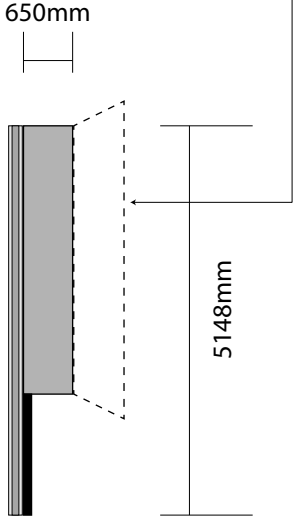

<p>Site: The Roundhouse Theatre, Chalk Farm Road, Camden London NW1 8EH</p>	<p>Title: Proposed Standard Specifications</p>	<p>Proposal: Conversion from Backlight Display to New Digital Display</p>	<p>Dwg. No: 11 December 2017</p>	<p>Dwg. No: 3146/008 rev B</p>	<p>Scale: 1:100@A4 0m 2m 4m 6m 8m</p>
---	--	---	----------------------------------	--------------------------------	---