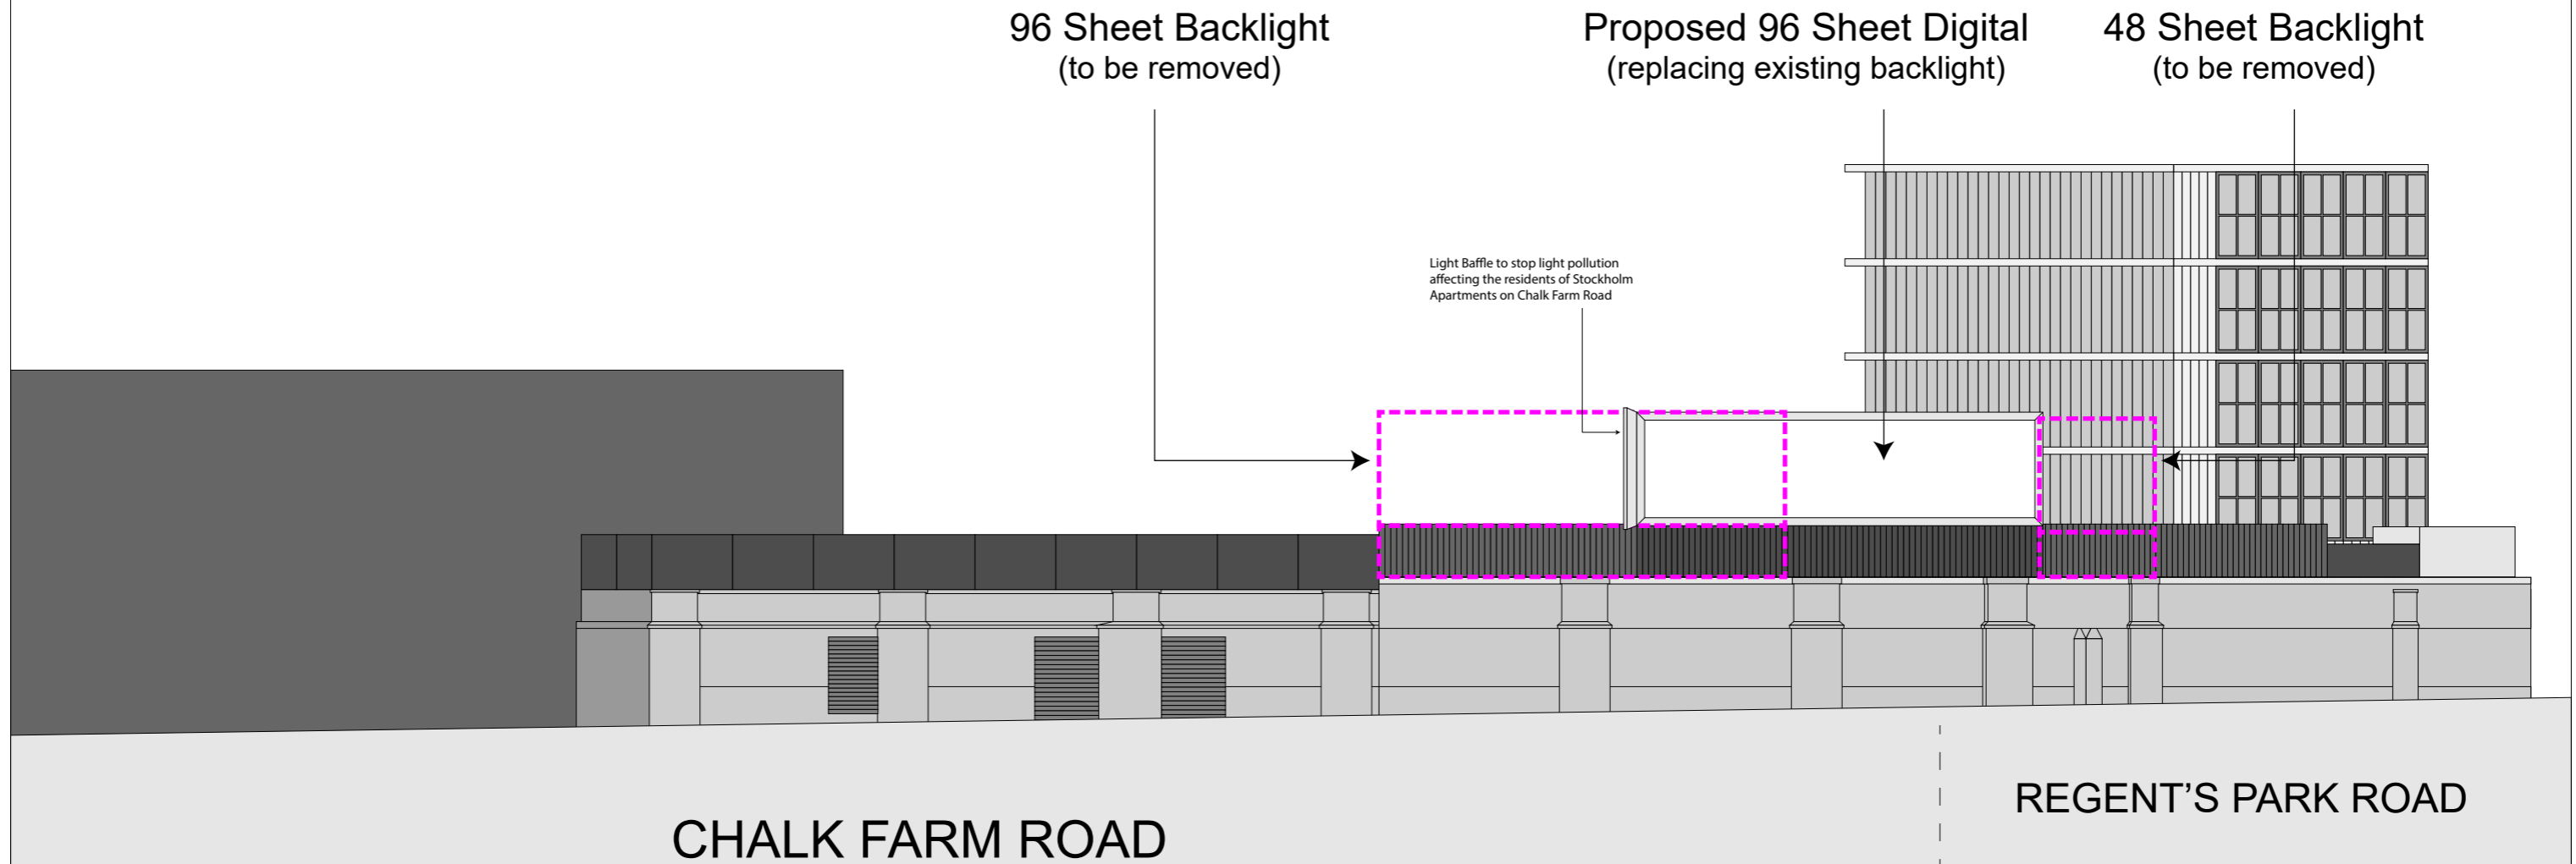

# PROPOSED NORTHEAST ELEVATION

Site:  
The Roundhouse Theatre,  
Chalk Farm Road,  
Camden London NW1 8EH

Dwg Title:  
Proposed Northeast Elevation

Proposal:  
Conversion of existing  
backlights to digital

Date:  
11 December 2017

Dwg No:  
3146/005 rev B

Scale: 1:200@A3