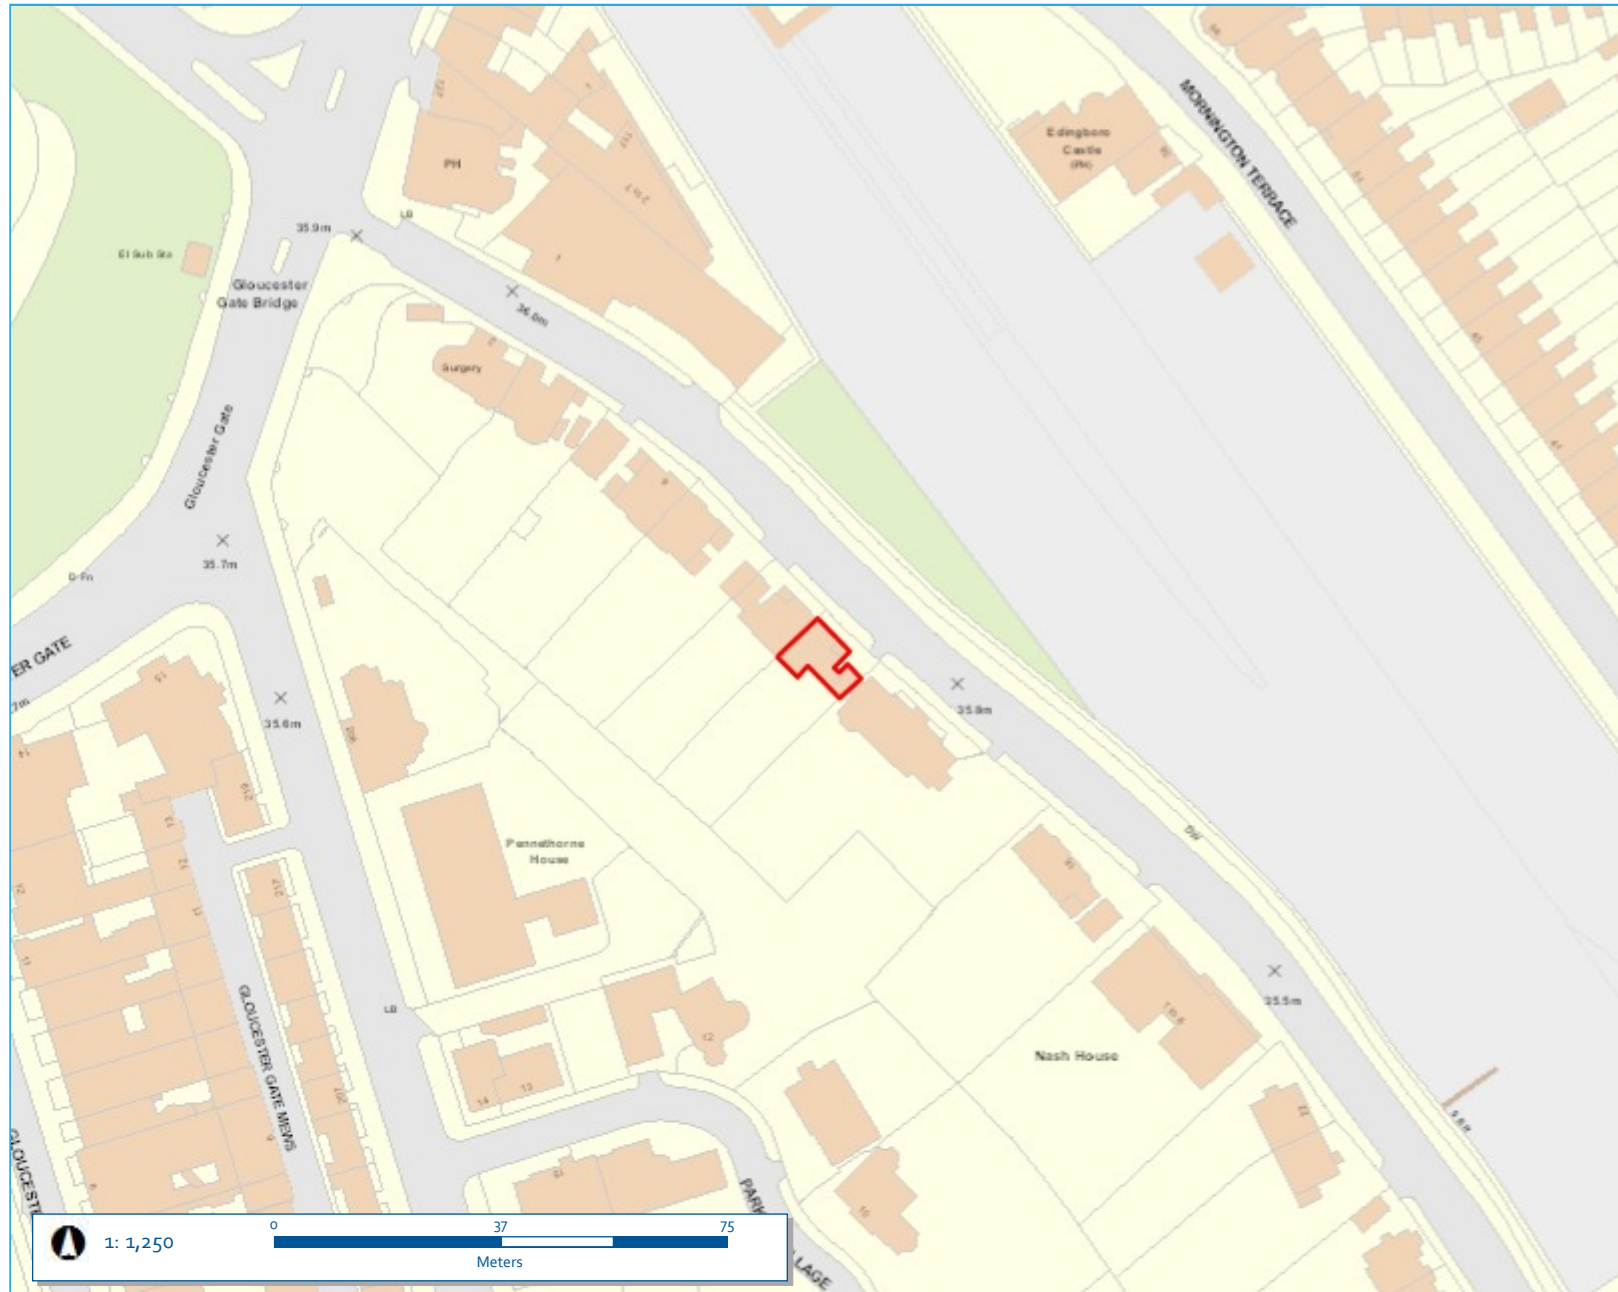

Site Location Plan

 Site Boundary

HS2 accept no responsibility for any circumstances which arise from the reproduction of this map after alteration, amendment or abbreviation or if it is issued in part or incomplete in any way.
© Crown copyright and database rights 2014, Ordnance Survey Licence Number 100049190.
Derived from BGS Digital Data under licence 2012/111 BP British Geological Survey. © NERC.
© Crown copyright material is reproduced with the permission of Land Registry under delegated authority.
This material was last updated in 2012 and may not be copied, distributed, sold or published without the formal permission of Land Registry. Only an official copy of a title plan or register obtained from the Land Registry may be used for legal or other official purposes.