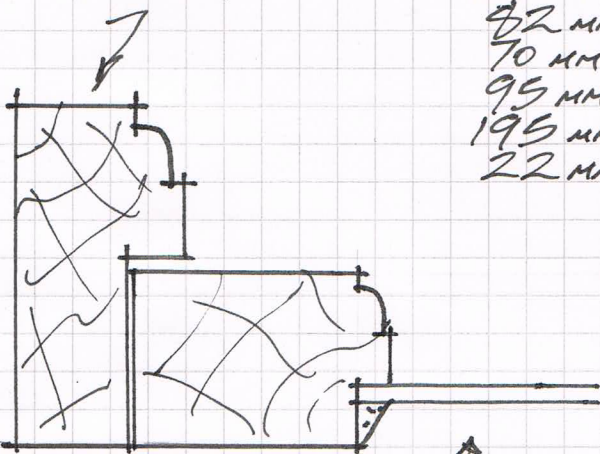

REF; ROSE COTTAGE, VALE OF HEATH.

4 No. Pairs of Doors & FRAMES, TO BE PAINTED.

45 x 90 OVER  
FRAMING

DOORS 45mm THICK,  
82mm WIDE MEETING STILES,  
70mm WIDE OUTER STILES,  
95mm TOP RAIL,  
195mm MID & BOTTOM RAILS,  
22mm GLAZING BAR.

SINGLE GLASS  
POTTED GLAZING  
TOP HALF OF DOOR.

BEAM FLUSH  
LOWER PANELS