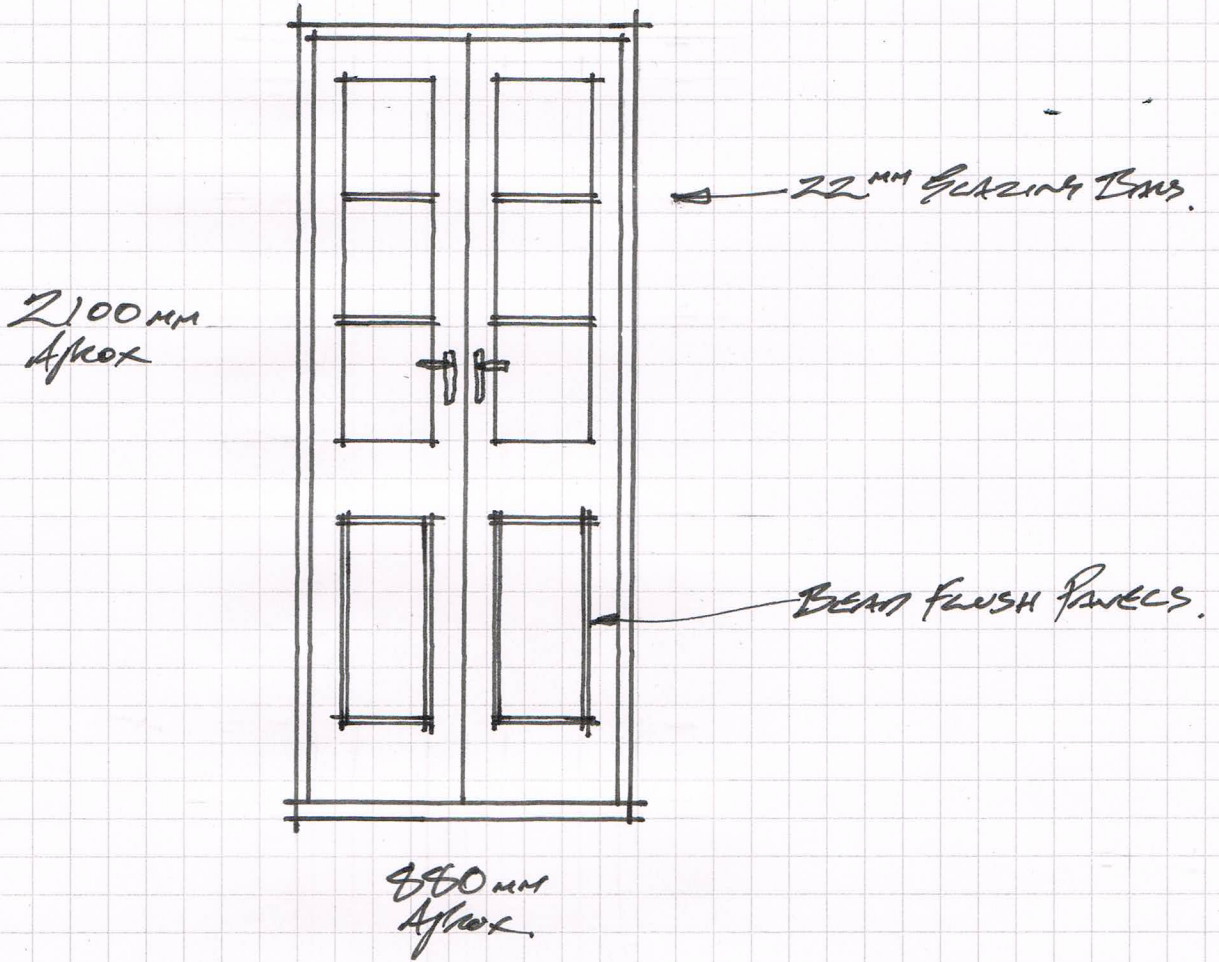

REF; ROSE COTTAGE, VALE OF HEATH.

4 No. Pairs of Doors & FRAMES, TO BE PAINTED.

45 x 90 OVER  
FRAMING

DOORS 45mm THICK,  
82mm WIDE MEETING STILES,  
70mm WIDE OUTER STILES,  
95mm TOP RAIL,  
195mm MID & BOTTOM RAILS,  
22mm GLAZING BAR.

SINGLE GLASS  
POTTED GLAZING  
TOP HALF OF DOOR.

BEAM FLUSH  
LOWER PANELS