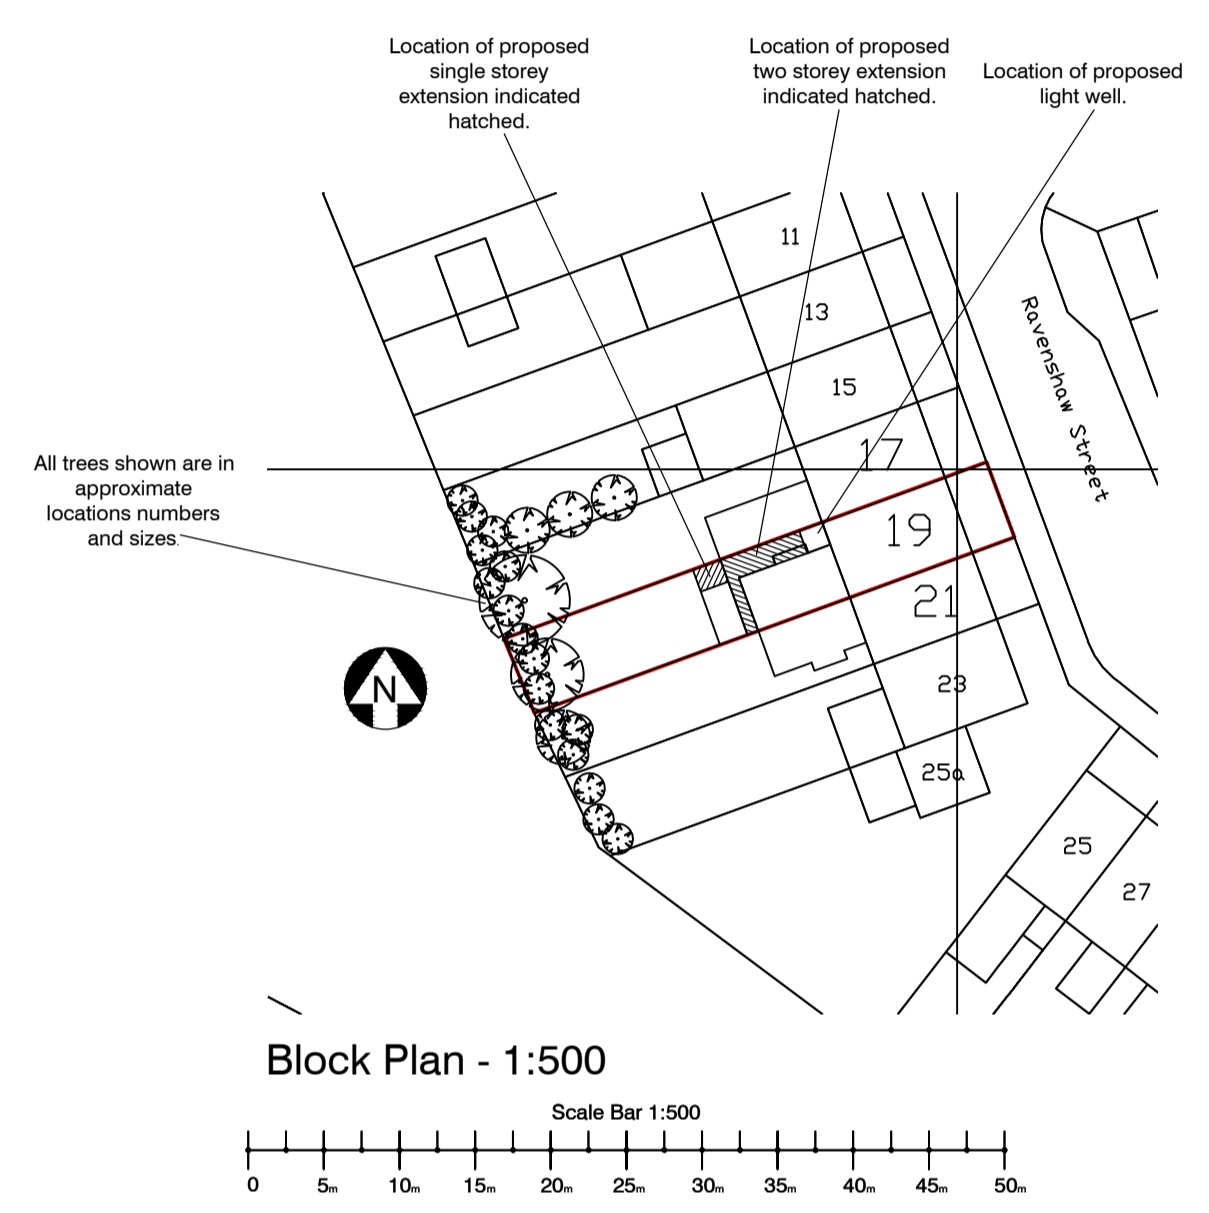

Ground Floor Plan

First Floor Plan

Second Floor Plan

CONTRACT	SCALE
19 Ravenshaw Street, London, NW6 1NP.	1:50@A1
DATE	DATE
June 2018	June 2018
DRAWN	DRAWN
KR	KR
CHECKED	CHECKED
DF	DF
TITLE	DRAWING No
Existing Floor Plans	18184_01
	REVISION
	A