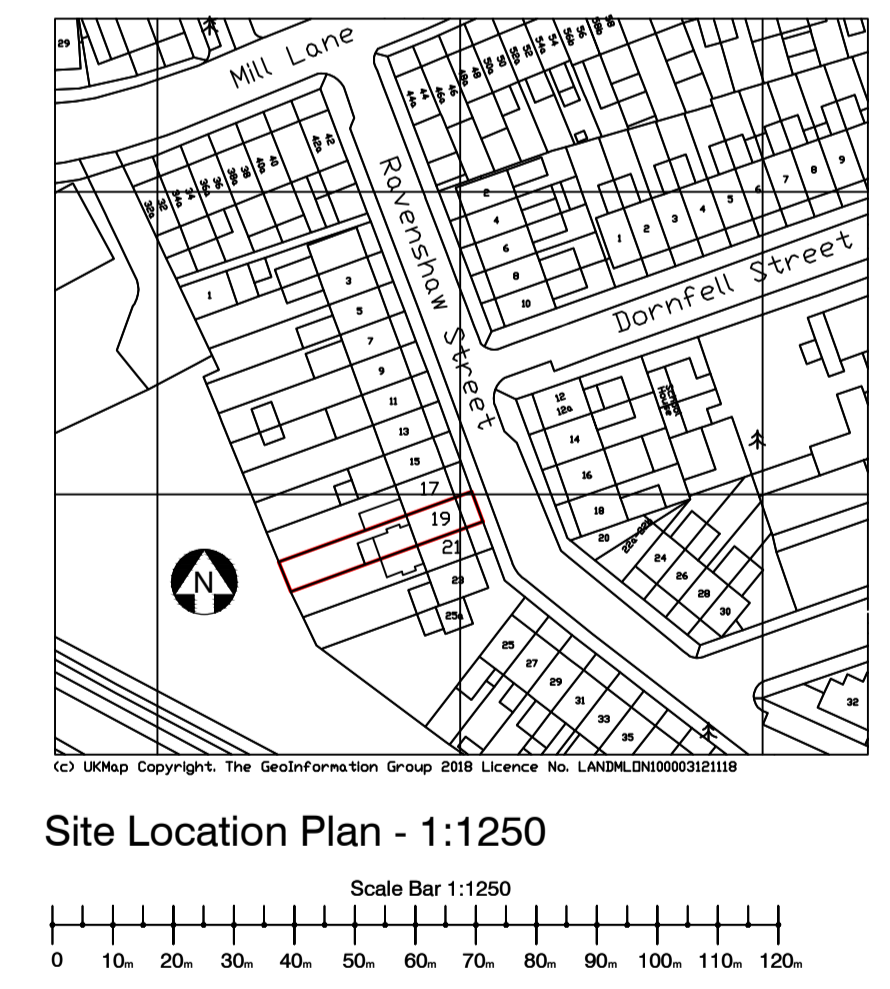

Ground Floor Plan

First Floor Plan

Second Floor Plan

CONTRACT	SCALE
19 Ravenshaw Street, London, NW6 1NP.	1:50@A1
DATE	DATE
June 2018	June 2018
DRAWN	DRAWN
KR	KR
CHECKED	CHECKED
DF	DF
TITLE	DRAWING No
Existing Floor Plans	18184_01
	REVISION
	A