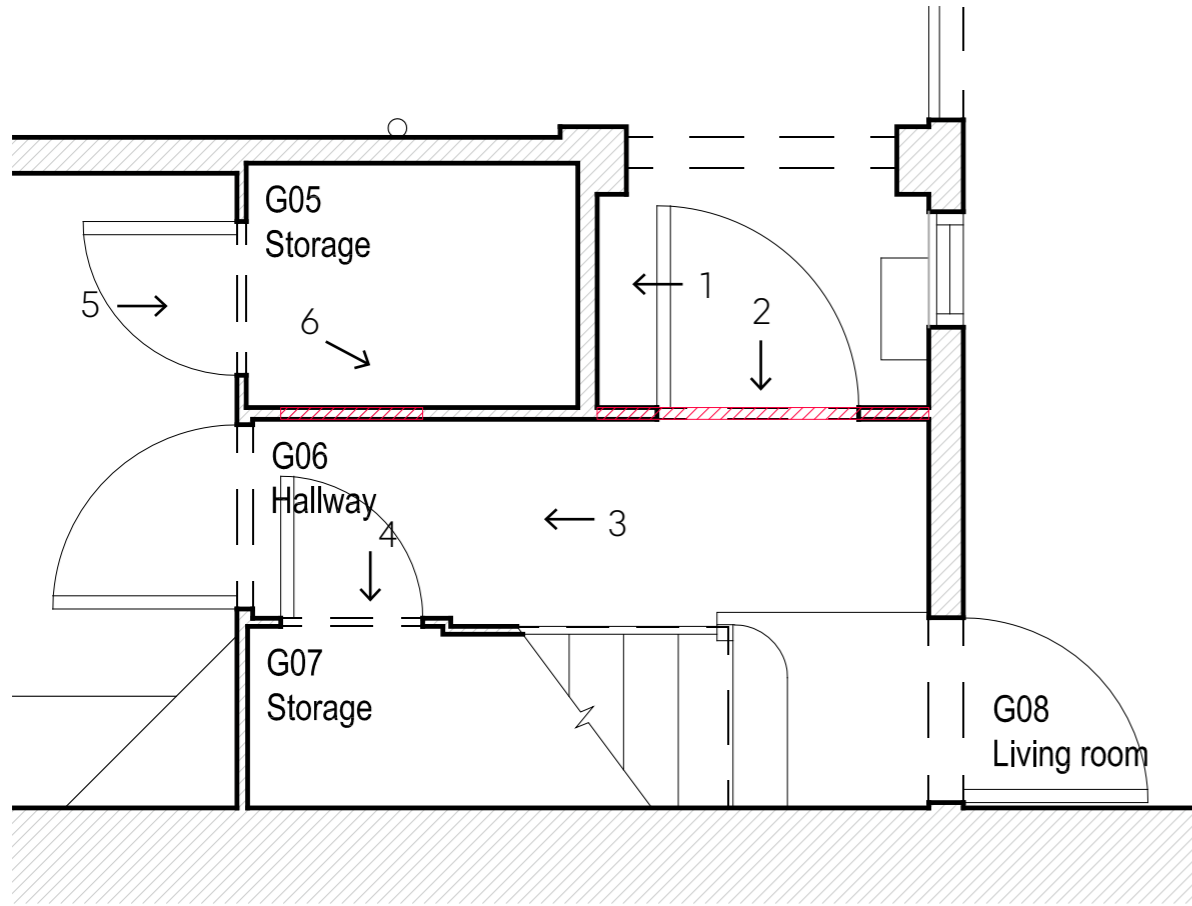

COOKE
FAWCETT
ARCHITECTS

Rose Cottage, Vale of Health, NW3 1AX
Hallway joinery
12.06.2018

180612_135_REP_HallwayJoinery

1. Services layouts
2. Floor build-ups

© 2018 Cooke Fawcett Ltd.

This document and the ideas incorporated herein, as an instrument of professional service, is the property of Cooke Fawcett Ltd. and is not to be used, reproduced or transmitted, in whole or in part, in any form or by any means without the prior written authorisation of Cooke Fawcett Ltd.