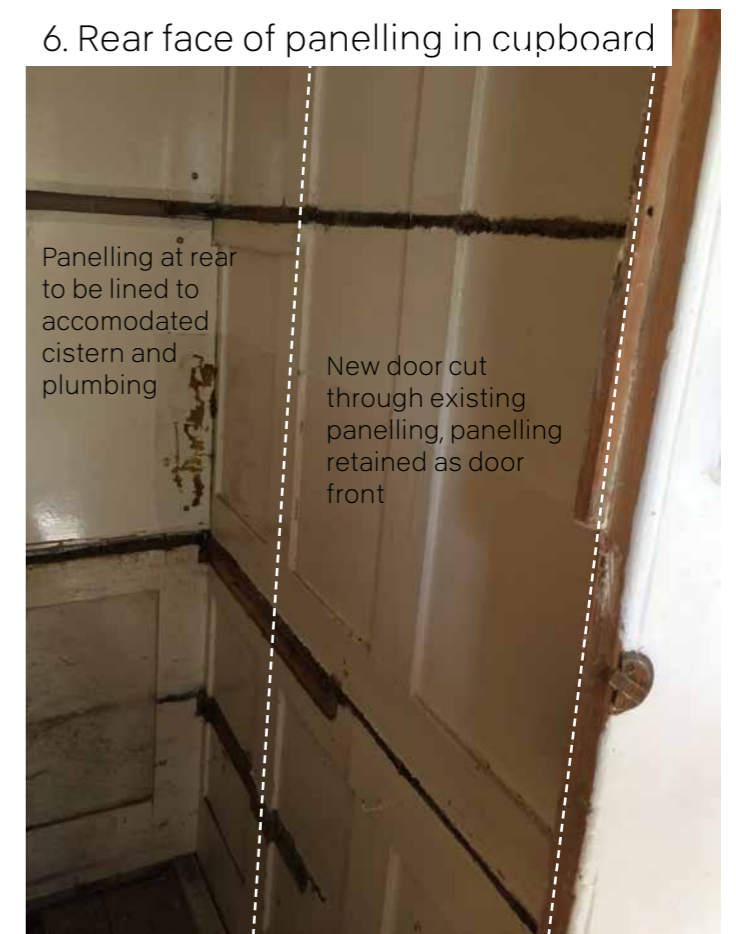

COOKE
FAWCETT
ARCHITECTS

Rose Cottage, Vale of Health, NW3 1AX
Hallway joinery
12.06.2018

180612_135_REP_HallwayJoinery

1. Services layouts
2. Floor build-ups

© 2018 Cooke Fawcett Ltd.

This document and the ideas incorporated herein, as an instrument of professional service, is the property of Cooke Fawcett Ltd. and is not to be used, reproduced or transmitted, in whole or in part, in any form or by any means without the prior written authorisation of Cooke Fawcett Ltd.