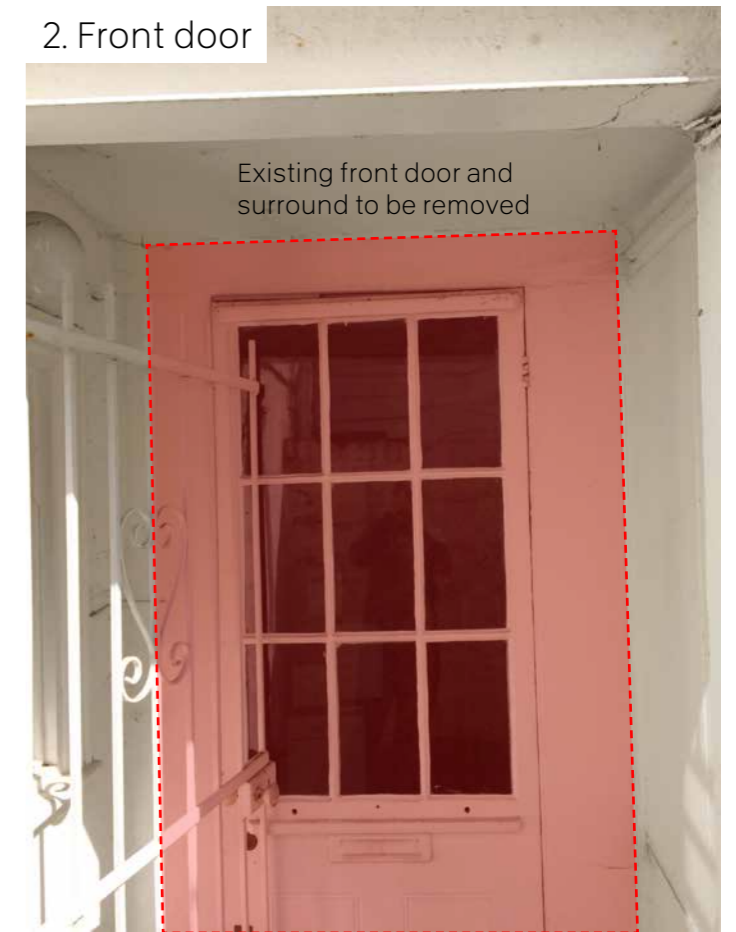

COOKE
FAWCETT
ARCHITECTS

Rose Cottage, Vale of Health, NW3 1AX
Hallway joinery
12.06.2018

180612_135_REP_HallwayJoinery

1. Services layouts
2. Floor build-ups

© 2018 Cooke Fawcett Ltd.

This document and the ideas incorporated herein, as an instrument of professional service, is the property of Cooke Fawcett Ltd. and is not to be used, reproduced or transmitted, in whole or in part, in any form or by any means without the prior written authorisation of Cooke Fawcett Ltd.