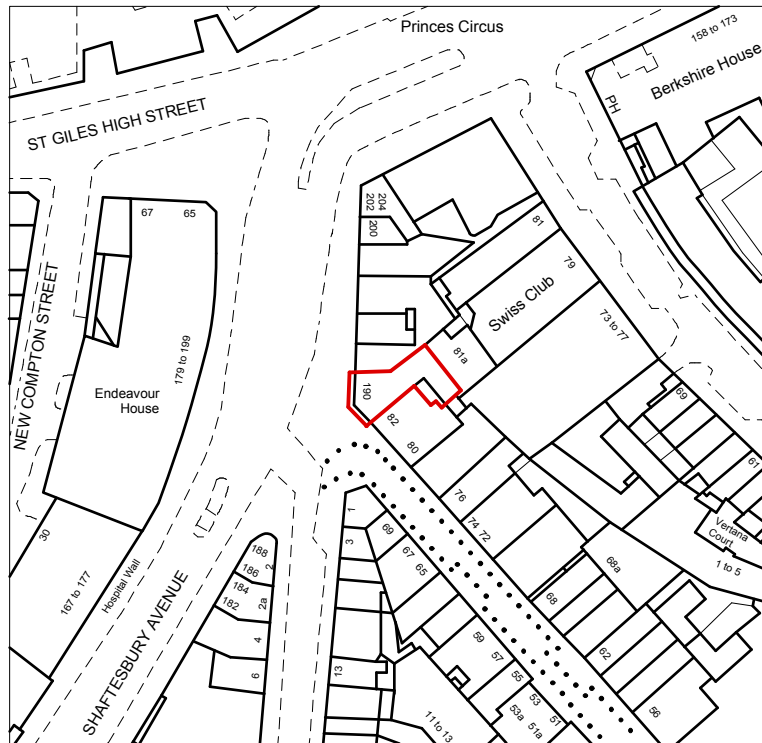

This drawing is the copyright of YOTU Architectural Design Ltd. It is for planning application purposes only & may not be reproduced in whole or in part without permission. Drawings lodged for planning approval may be reproduced by the Planning Authority in accordance with the Copyright (Material Open to Public Inspection) (Marking of Copies of Plans and Drawings) Order 1990 and must carry the relevant copyright restriction note.

Scale Bar 1:1250

Rev Date Description By

YOTU
ARCHITECTURAL DESIGN LTD.

46 Furze Hill House, Furze Hill, Hove, East Sussex BN3 1PU
Tel: 01273 385796 07880 902127 Email: info@yotu.co.uk

Client Blue Kitchen Lapis Ltd		Drawing Location Plan			Drawing ref 078_P_01	Rev
Project 190 Shaftesbury Avenue, London	Scale 1:1250 @ A4	Date Apr 2018	Status Planning	Drawn olcay		