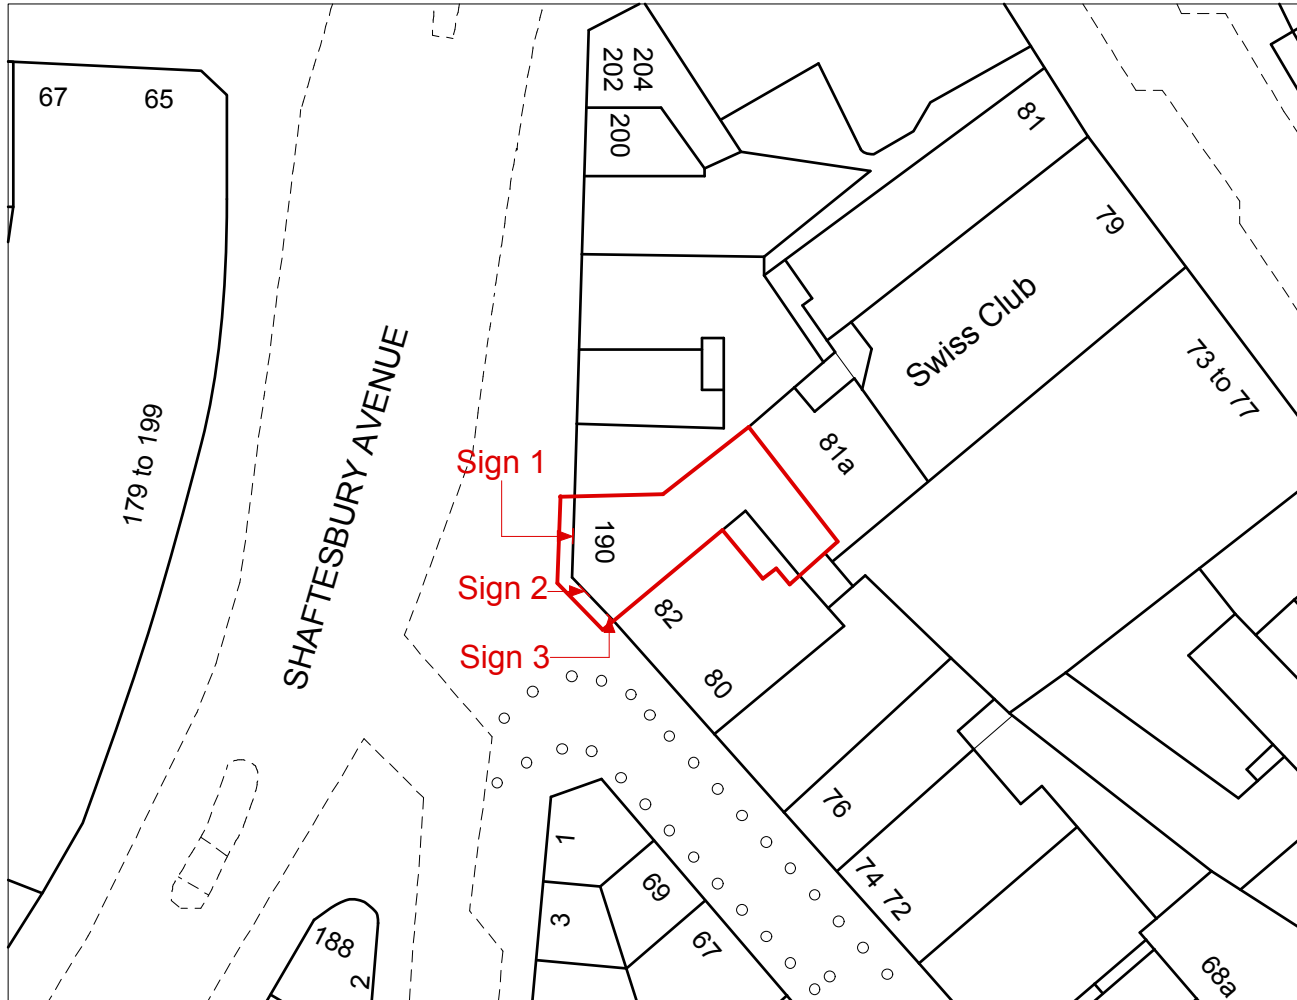

This drawing is the copyright of YOTU Architectural Design Ltd. It is for planning application purposes only & may not be reproduced in whole or in part without permission. Drawings lodged for planning approval may be reproduced by the Planning Authority in accordance with the Copyright (Material Open to Public Inspection) (Marking of Copies of Plans and Drawings) Order 1990 and must carry the relevant copyright restriction note.

Scale Bar 1:500

Rev Date Description By

YOTU
ARCHITECTURAL DESIGN LTD.

46 Furze Hill House, Furze Hill, Hove, East Sussex BN3 1PU
Tel: 01273 385796 07880 902127 Email: info@yotu.co.uk

Client Blue Kitchen Lapis Ltd	Drawing Block Plan			Drawing ref 078_P_02	Rev
Project 190 Shaftesbury Avenue, London	Scale 1:500 @ A4	Date Jun 2018	Status Planning	Drawn olcay	