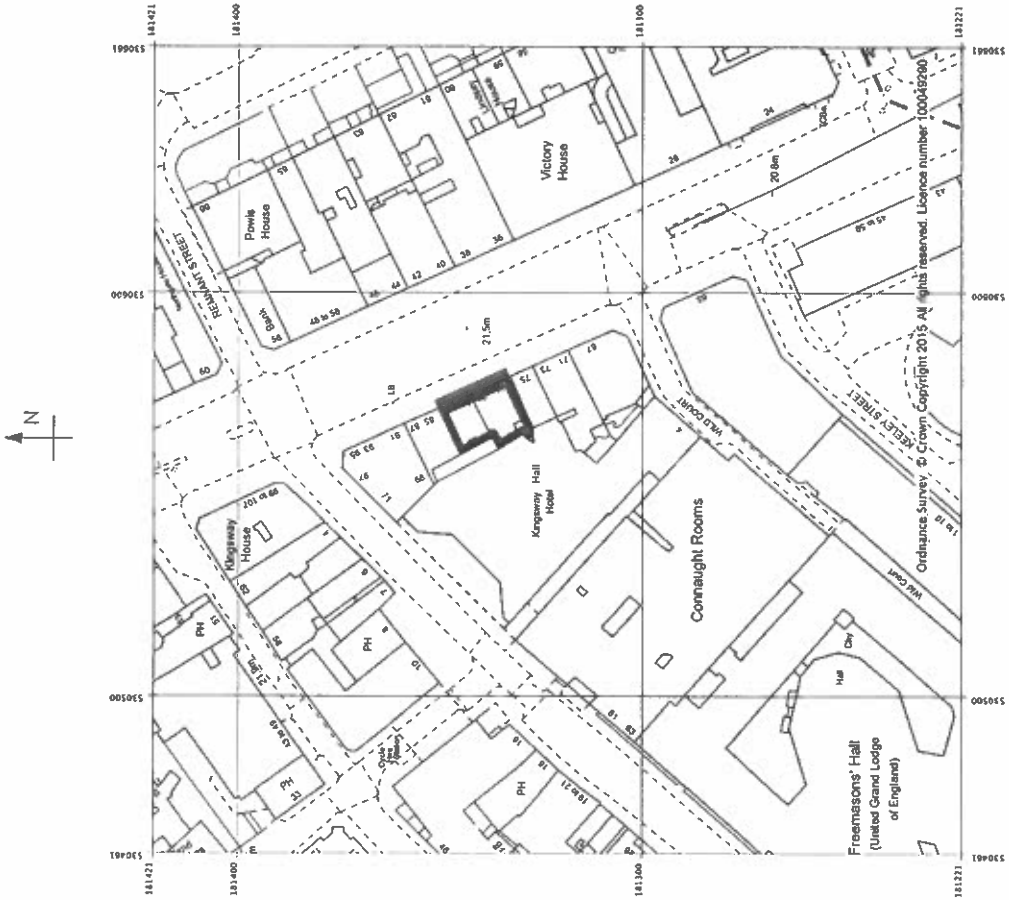

Client: CDG

Drawing Title: Proposed External Seating Area
 Site Plan

Scale: 1:100EA3
 Date: 13/05/2015

Drawing number: CR/Kingsway/2015
 1/1

EXTERNAL SEATING AREA SCHEDULE
 Tables 700mm Dia. = 9
 Chairs = 36

PROPOSED EXTERNAL SEATING AREA
 SCALE 1:100

SITE PLAN
 SCALE 1:1250