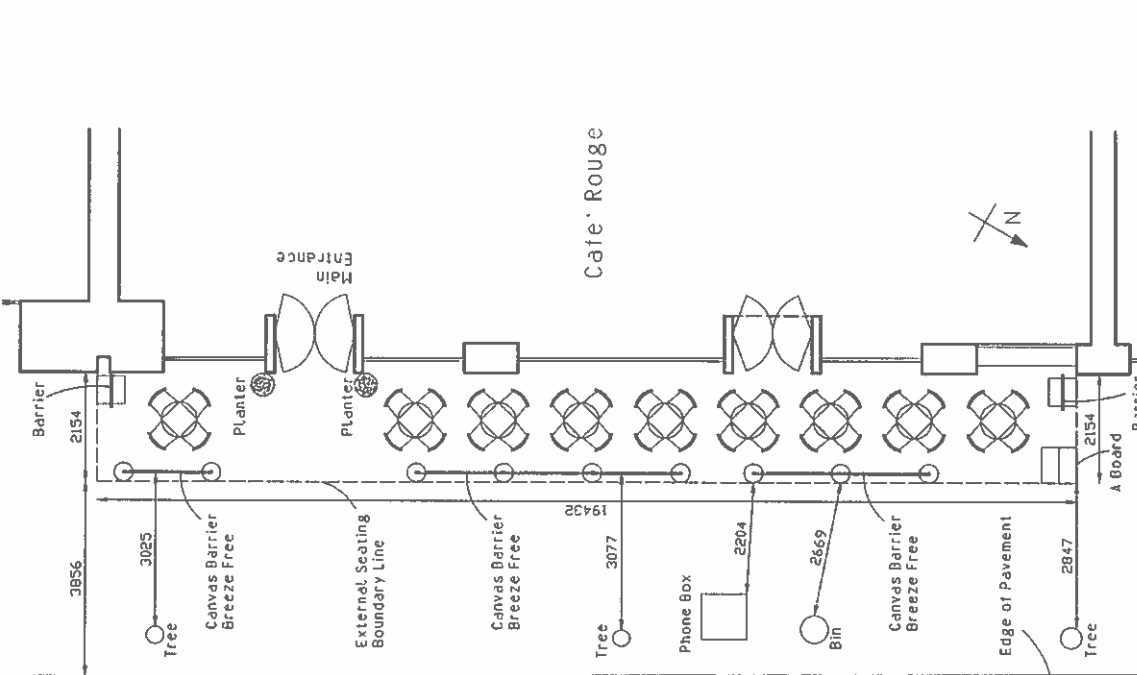

Valerio Sad Design
 28 Haddon Road
 Darnley Street
 S11 5SN
 Tel: 020 1821 3200
 Mob: 0771 3177 257
 info@valeriosad.com
 www.valeriosad.com

RIBA Chartered
 Architects
 London
 WC2B 5SR
 Cafe Rouge
 77 Kingsway

Client: CDG

Drawing Title: Proposed External Seating Area
 Site Plan

Scale: 1:100EA3
 Date: 13/05/2015

Drawing number: CR/Kingsway/2015
 1/1

EXTERNAL SEATING AREA SCHEDULE
 Tables 700mm Dia. = 9
 Chairs = 36

PROPOSED EXTERNAL SEATING AREA
 SCALE 1:100

SITE PLAN
 SCALE 1:1250