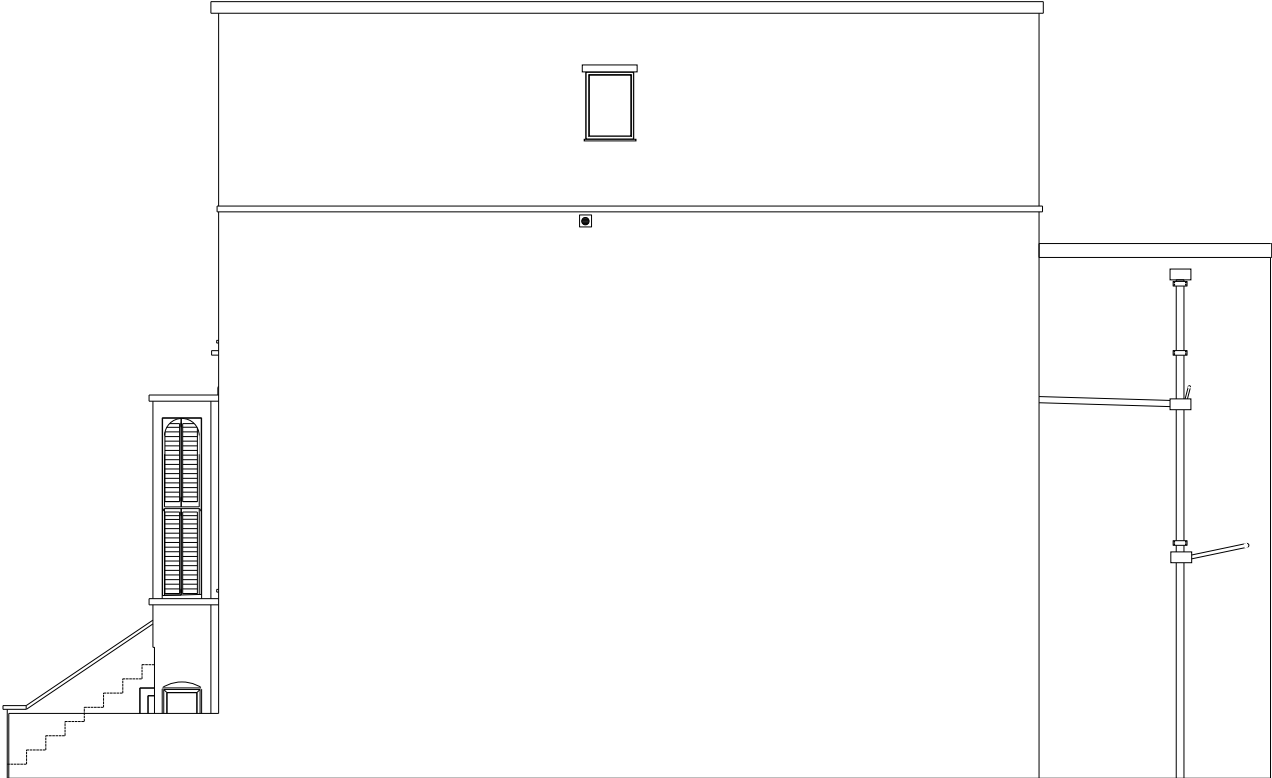

1 Evangelist Road NW5 1UA
Existing Plan

Side Elevation (EV: A)

Scale 1:100 @ A4