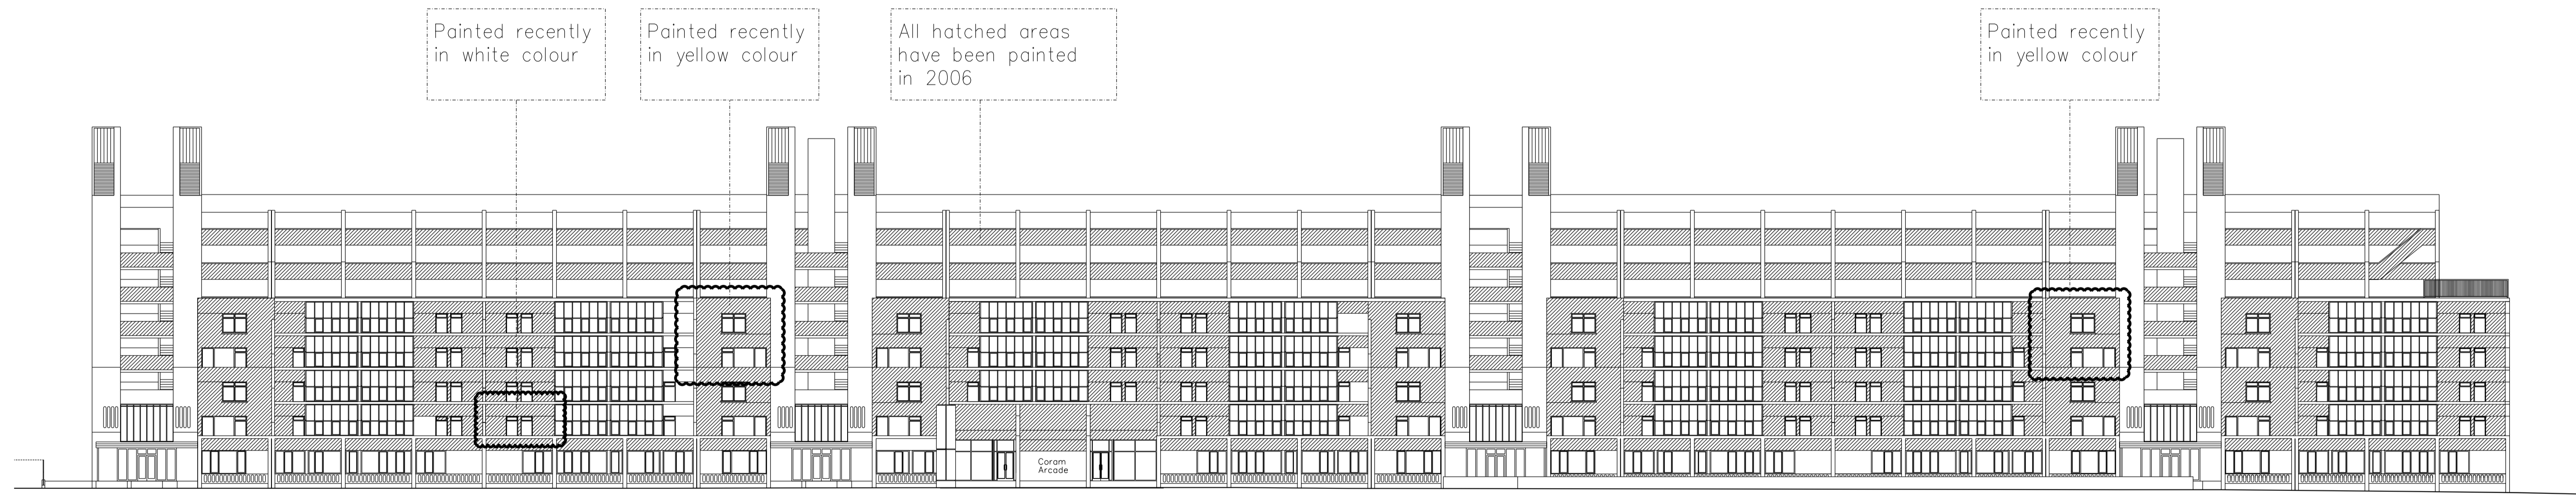

SOUTH ELEVATION
(FROM BERNARD STREET)

WEST ELEVATION
(FROM MARCHMONT ST)

CLIENT Lazari Properties 1 LTD		Debbie Flevotomou Architects LTD 1 BERKELEY STREET, MAYFAIR, LONDON, W1J 8DJ T: 020 3592 0537 E: info@debbieflevotomou.com		GENERAL NOTES 1. Do not scale from this drawing. 2. All dimensions must be checked on site and any discrepancies verified with the architect. 3. Unless shown otherwise, all dimensions are to structural surfaces.	
JOB TITLE The Brunswick London WC1		SCALE 1:500@A1	CHECKED		DRAWING No. 06
DRAWING Existing Elevations South & West		DRAWN DF	DATE MAY 2018		REVISIONS