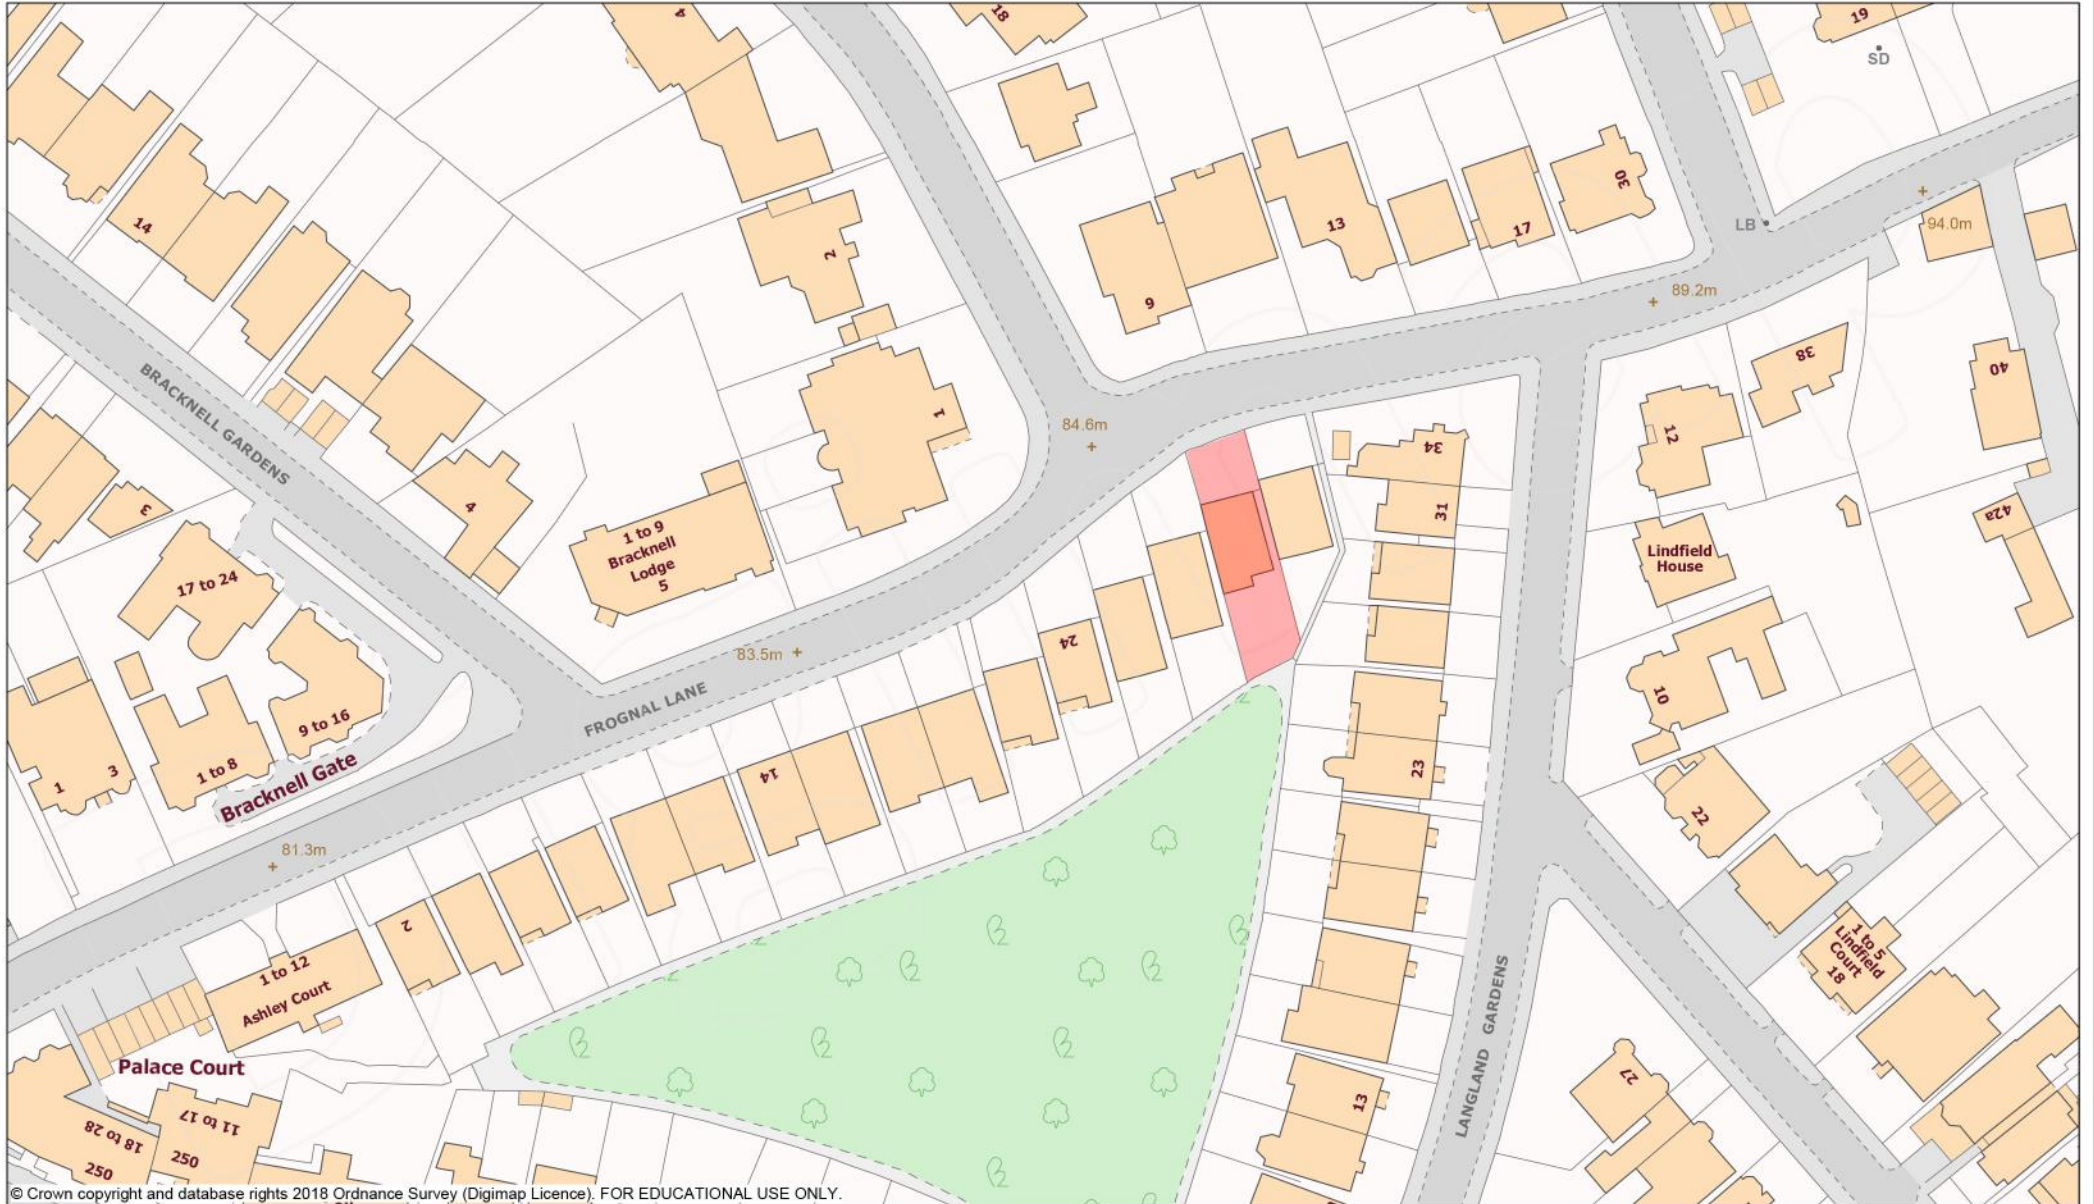

NW3 7DT

© Crown copyright and database rights 2018 Ordnance Survey (Digimap Licence). FOR EDUCATIONAL USE ONLY.

Scale 1:1250

Projection: British National Grid

Jun 14, 2018 12:43