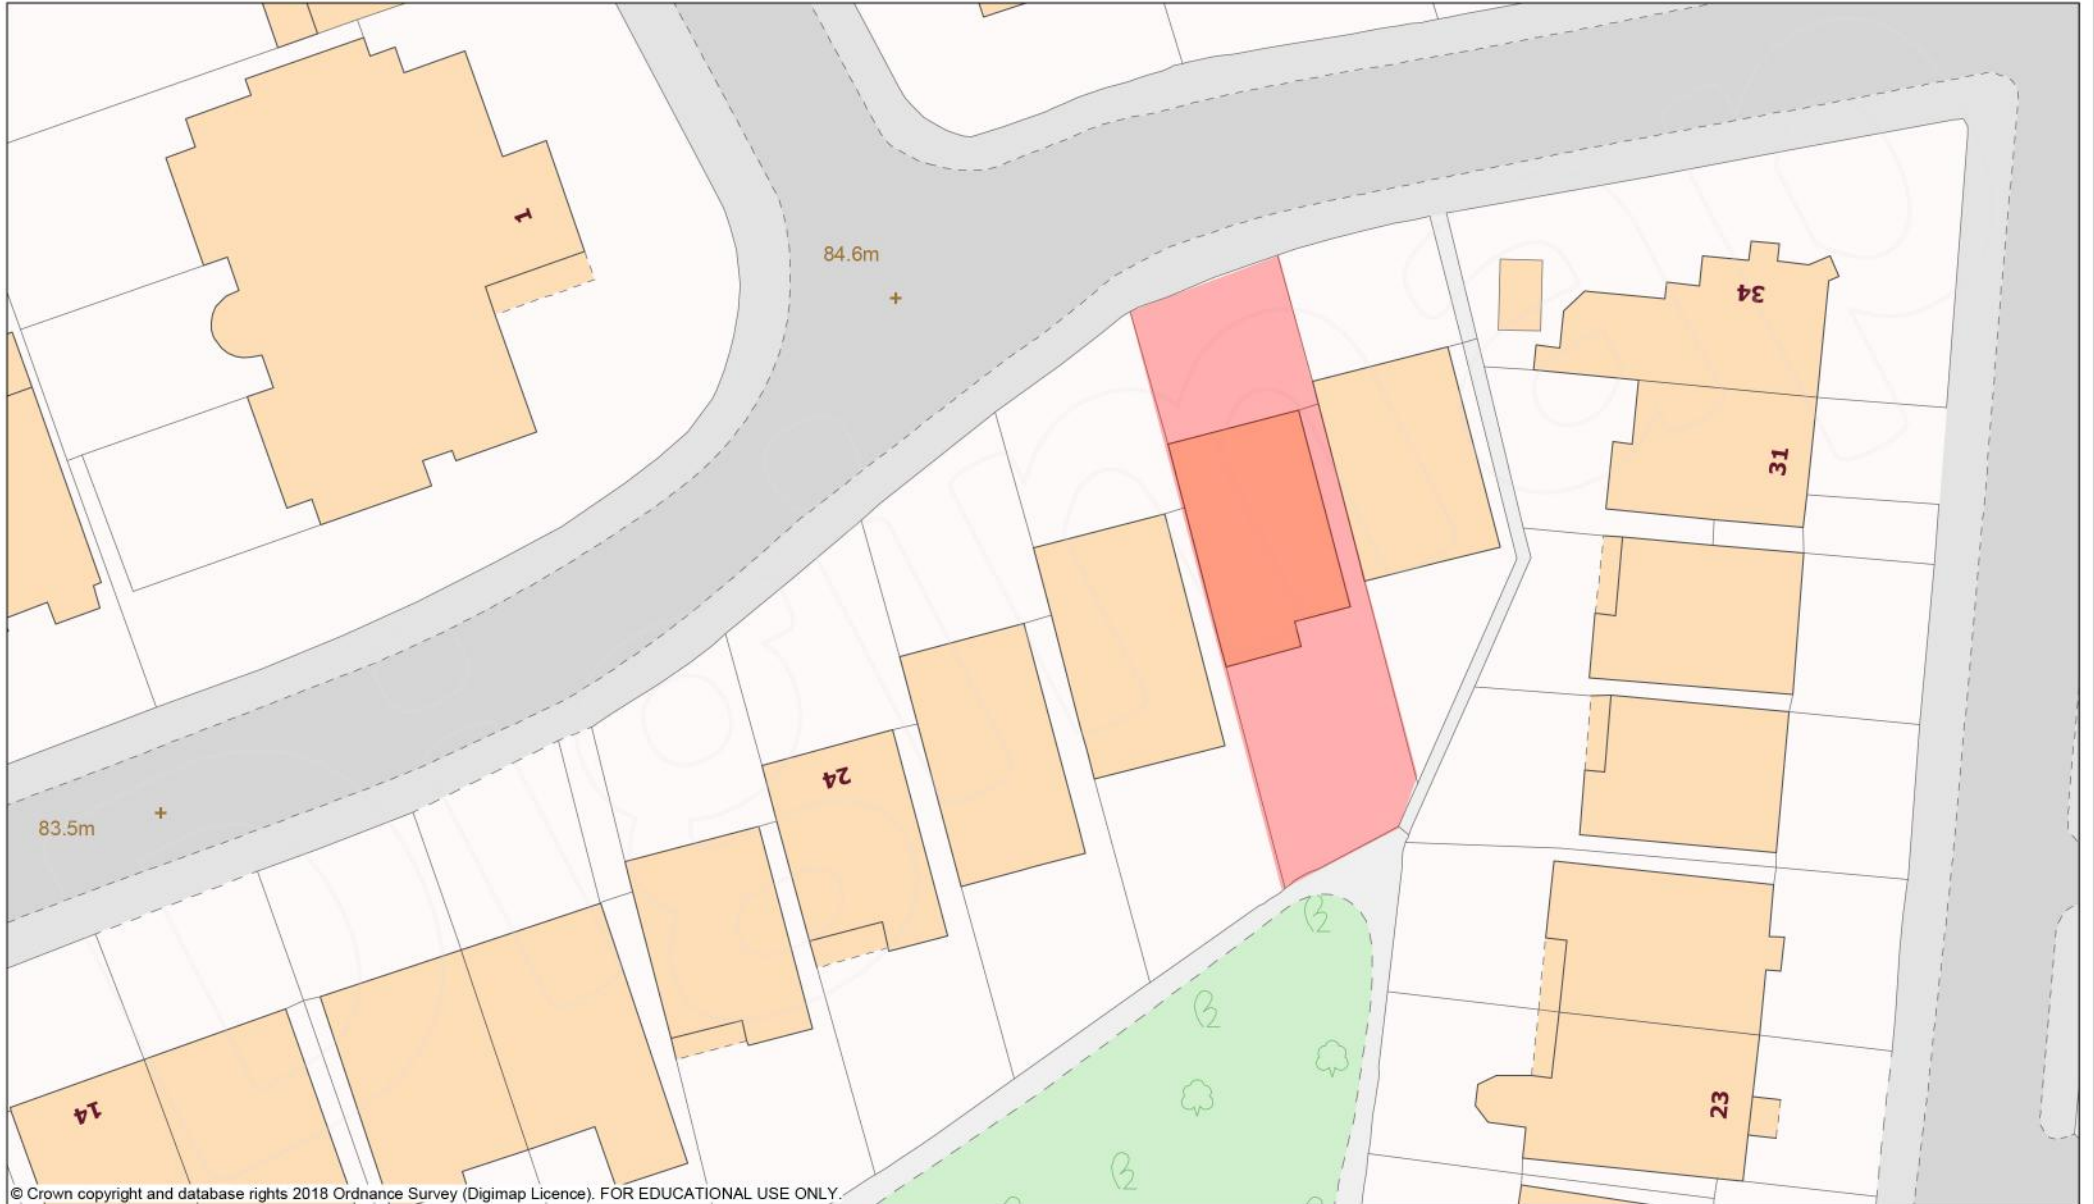

NW3 7DT

© Crown copyright and database rights 2018 Ordnance Survey (Digimap Licence). FOR EDUCATIONAL USE ONLY.

Scale 1:500

Projection: British National Grid

Jun 14, 2018 12:42