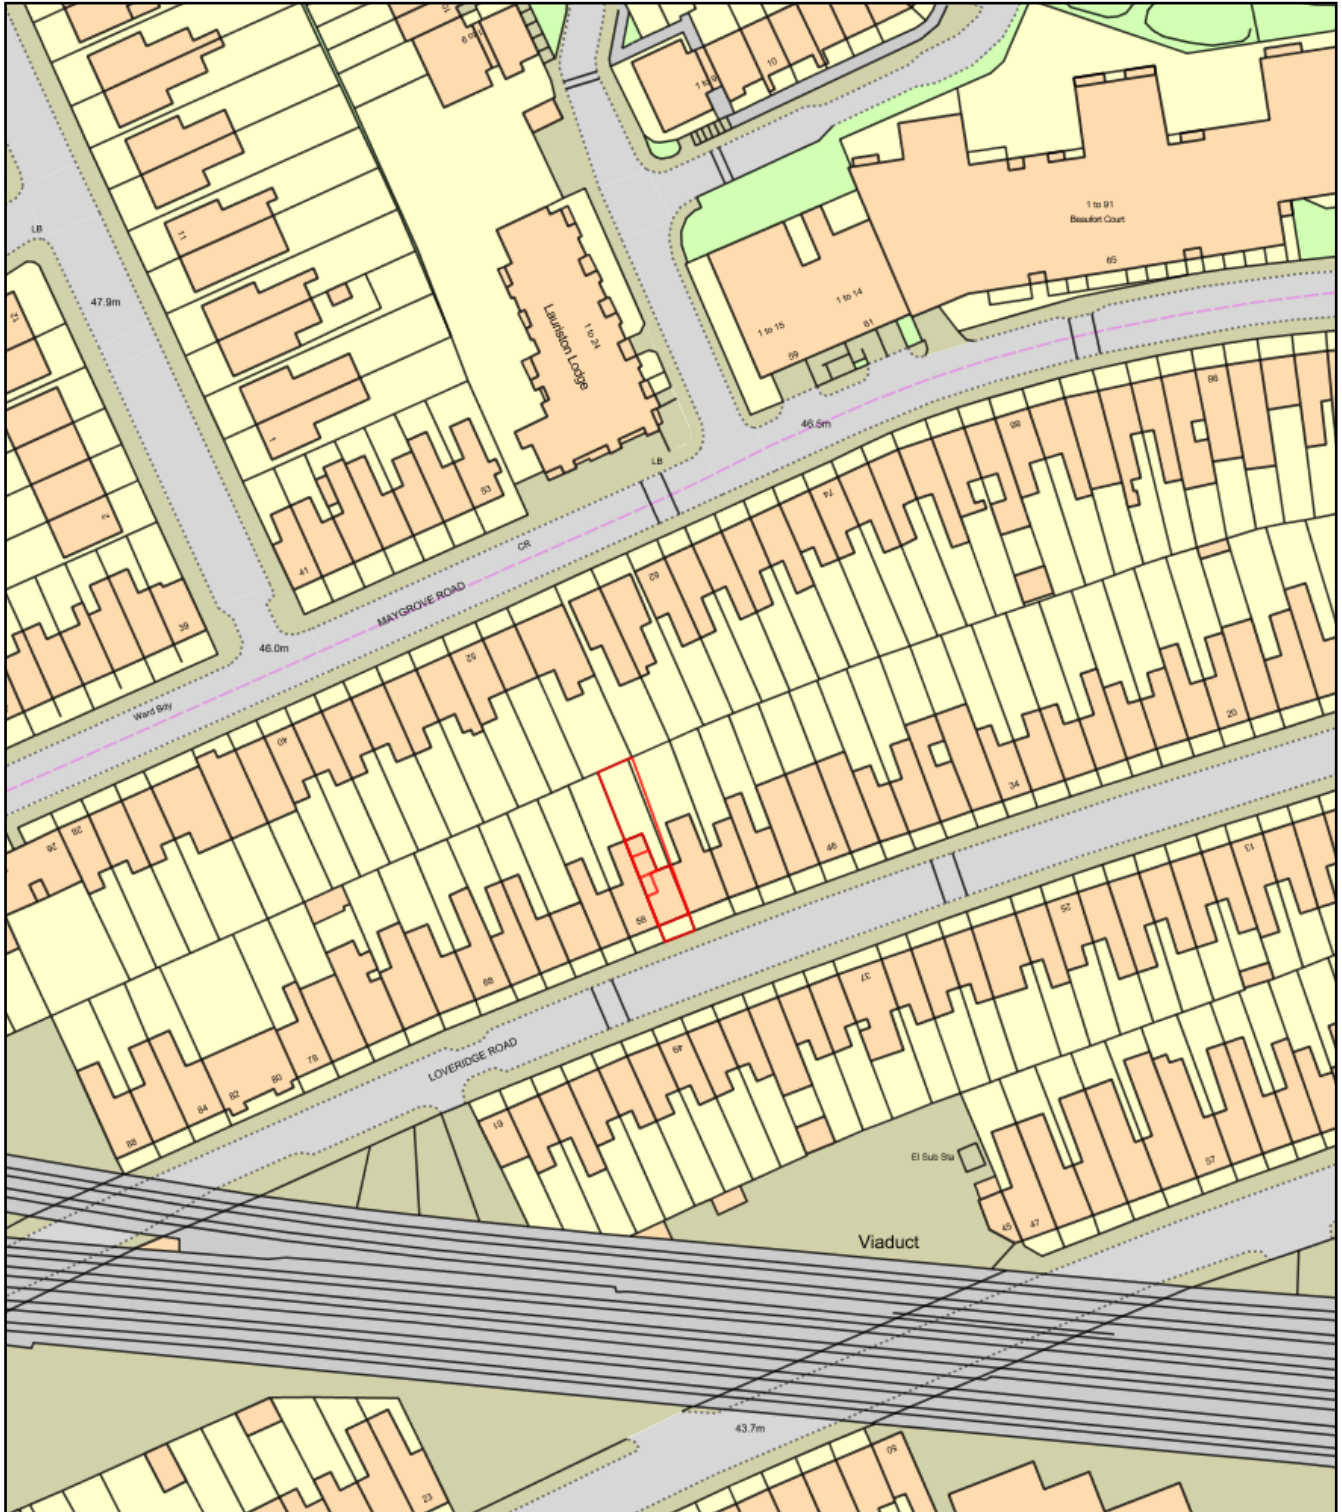

56 Loveridge Rd-1st Floor Flat

Plan Produced for: Rebecca Ellice-Flint

Date Produced: 22 Jun 2018

Plan Reference Number: TQRQM18173073148661

Scale: 1:1250 @ A4