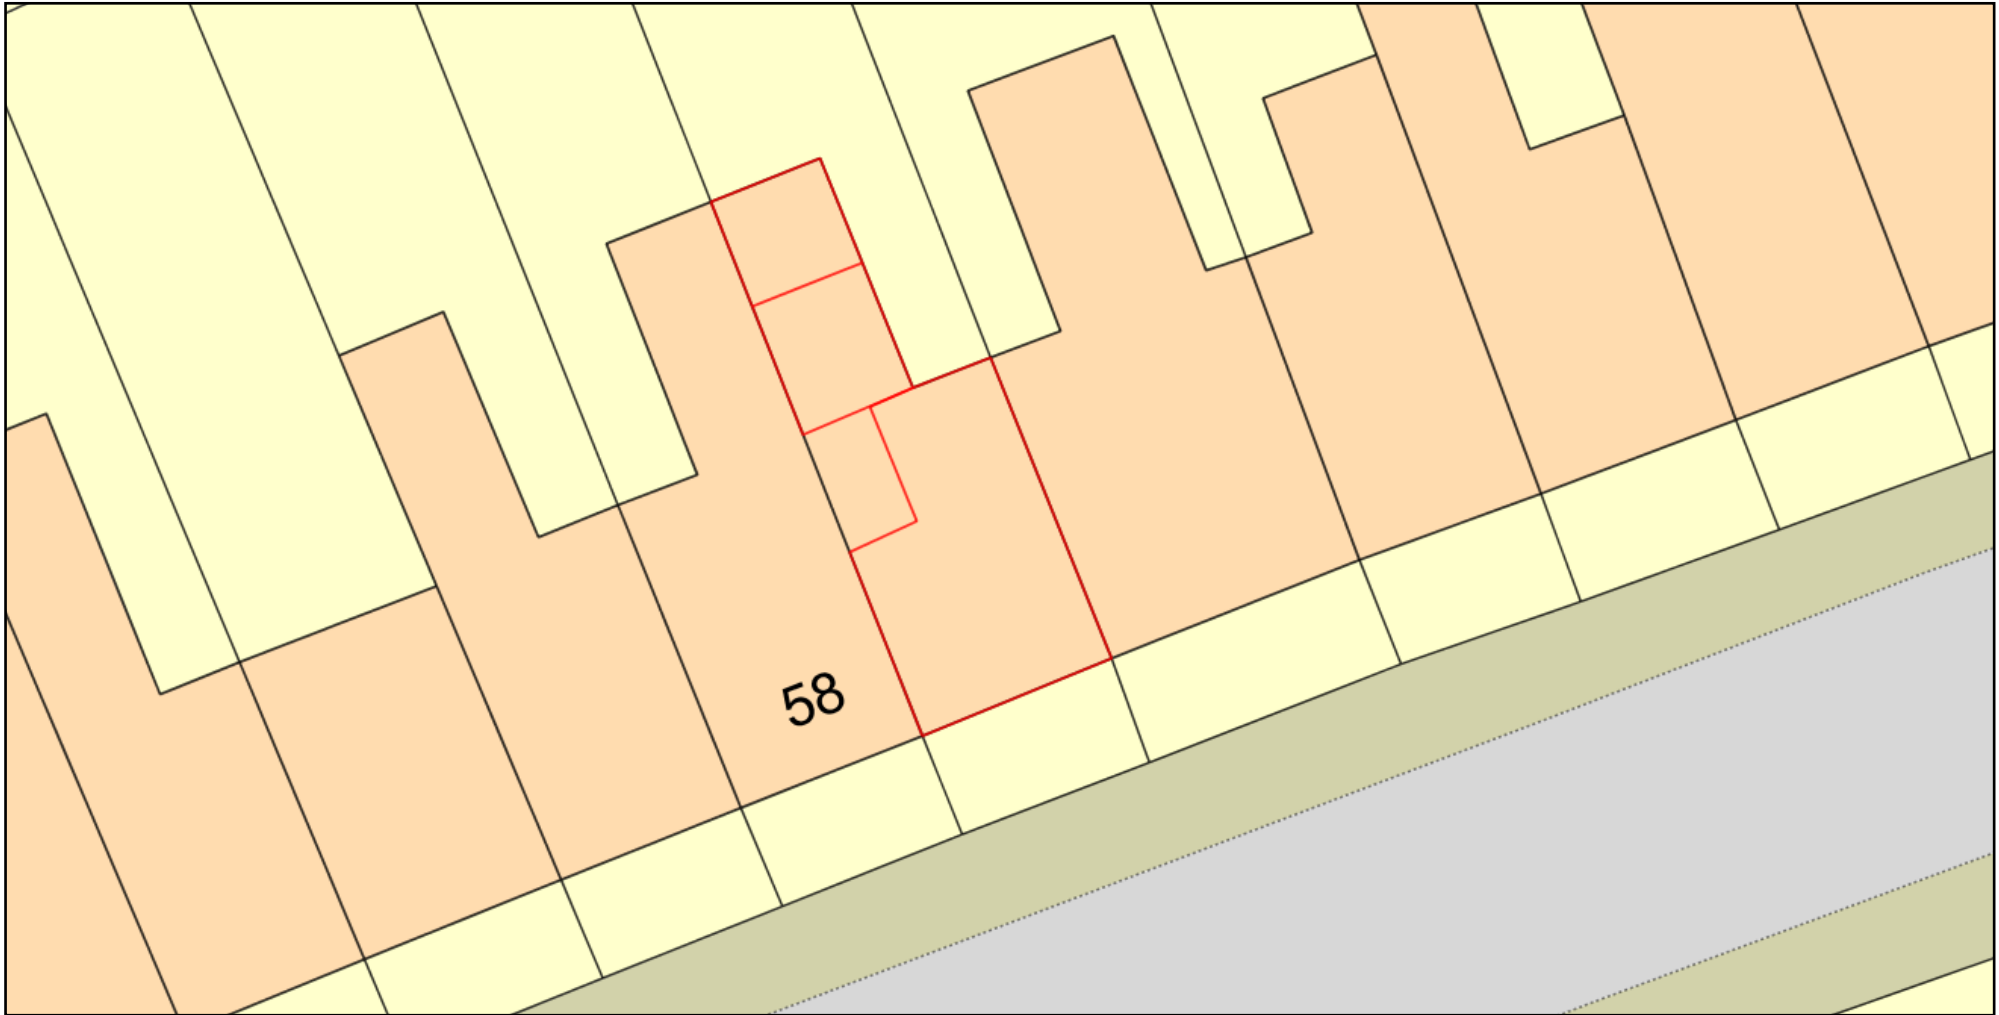

56 Loveridge Rd-1st Floor Flat

Plan Produced for: Rebecca Ellice-Flint
Date Produced: 22 Jun 2018
Plan Reference Number: TQRQM18173072233356
Scale: 1:200 @ A4