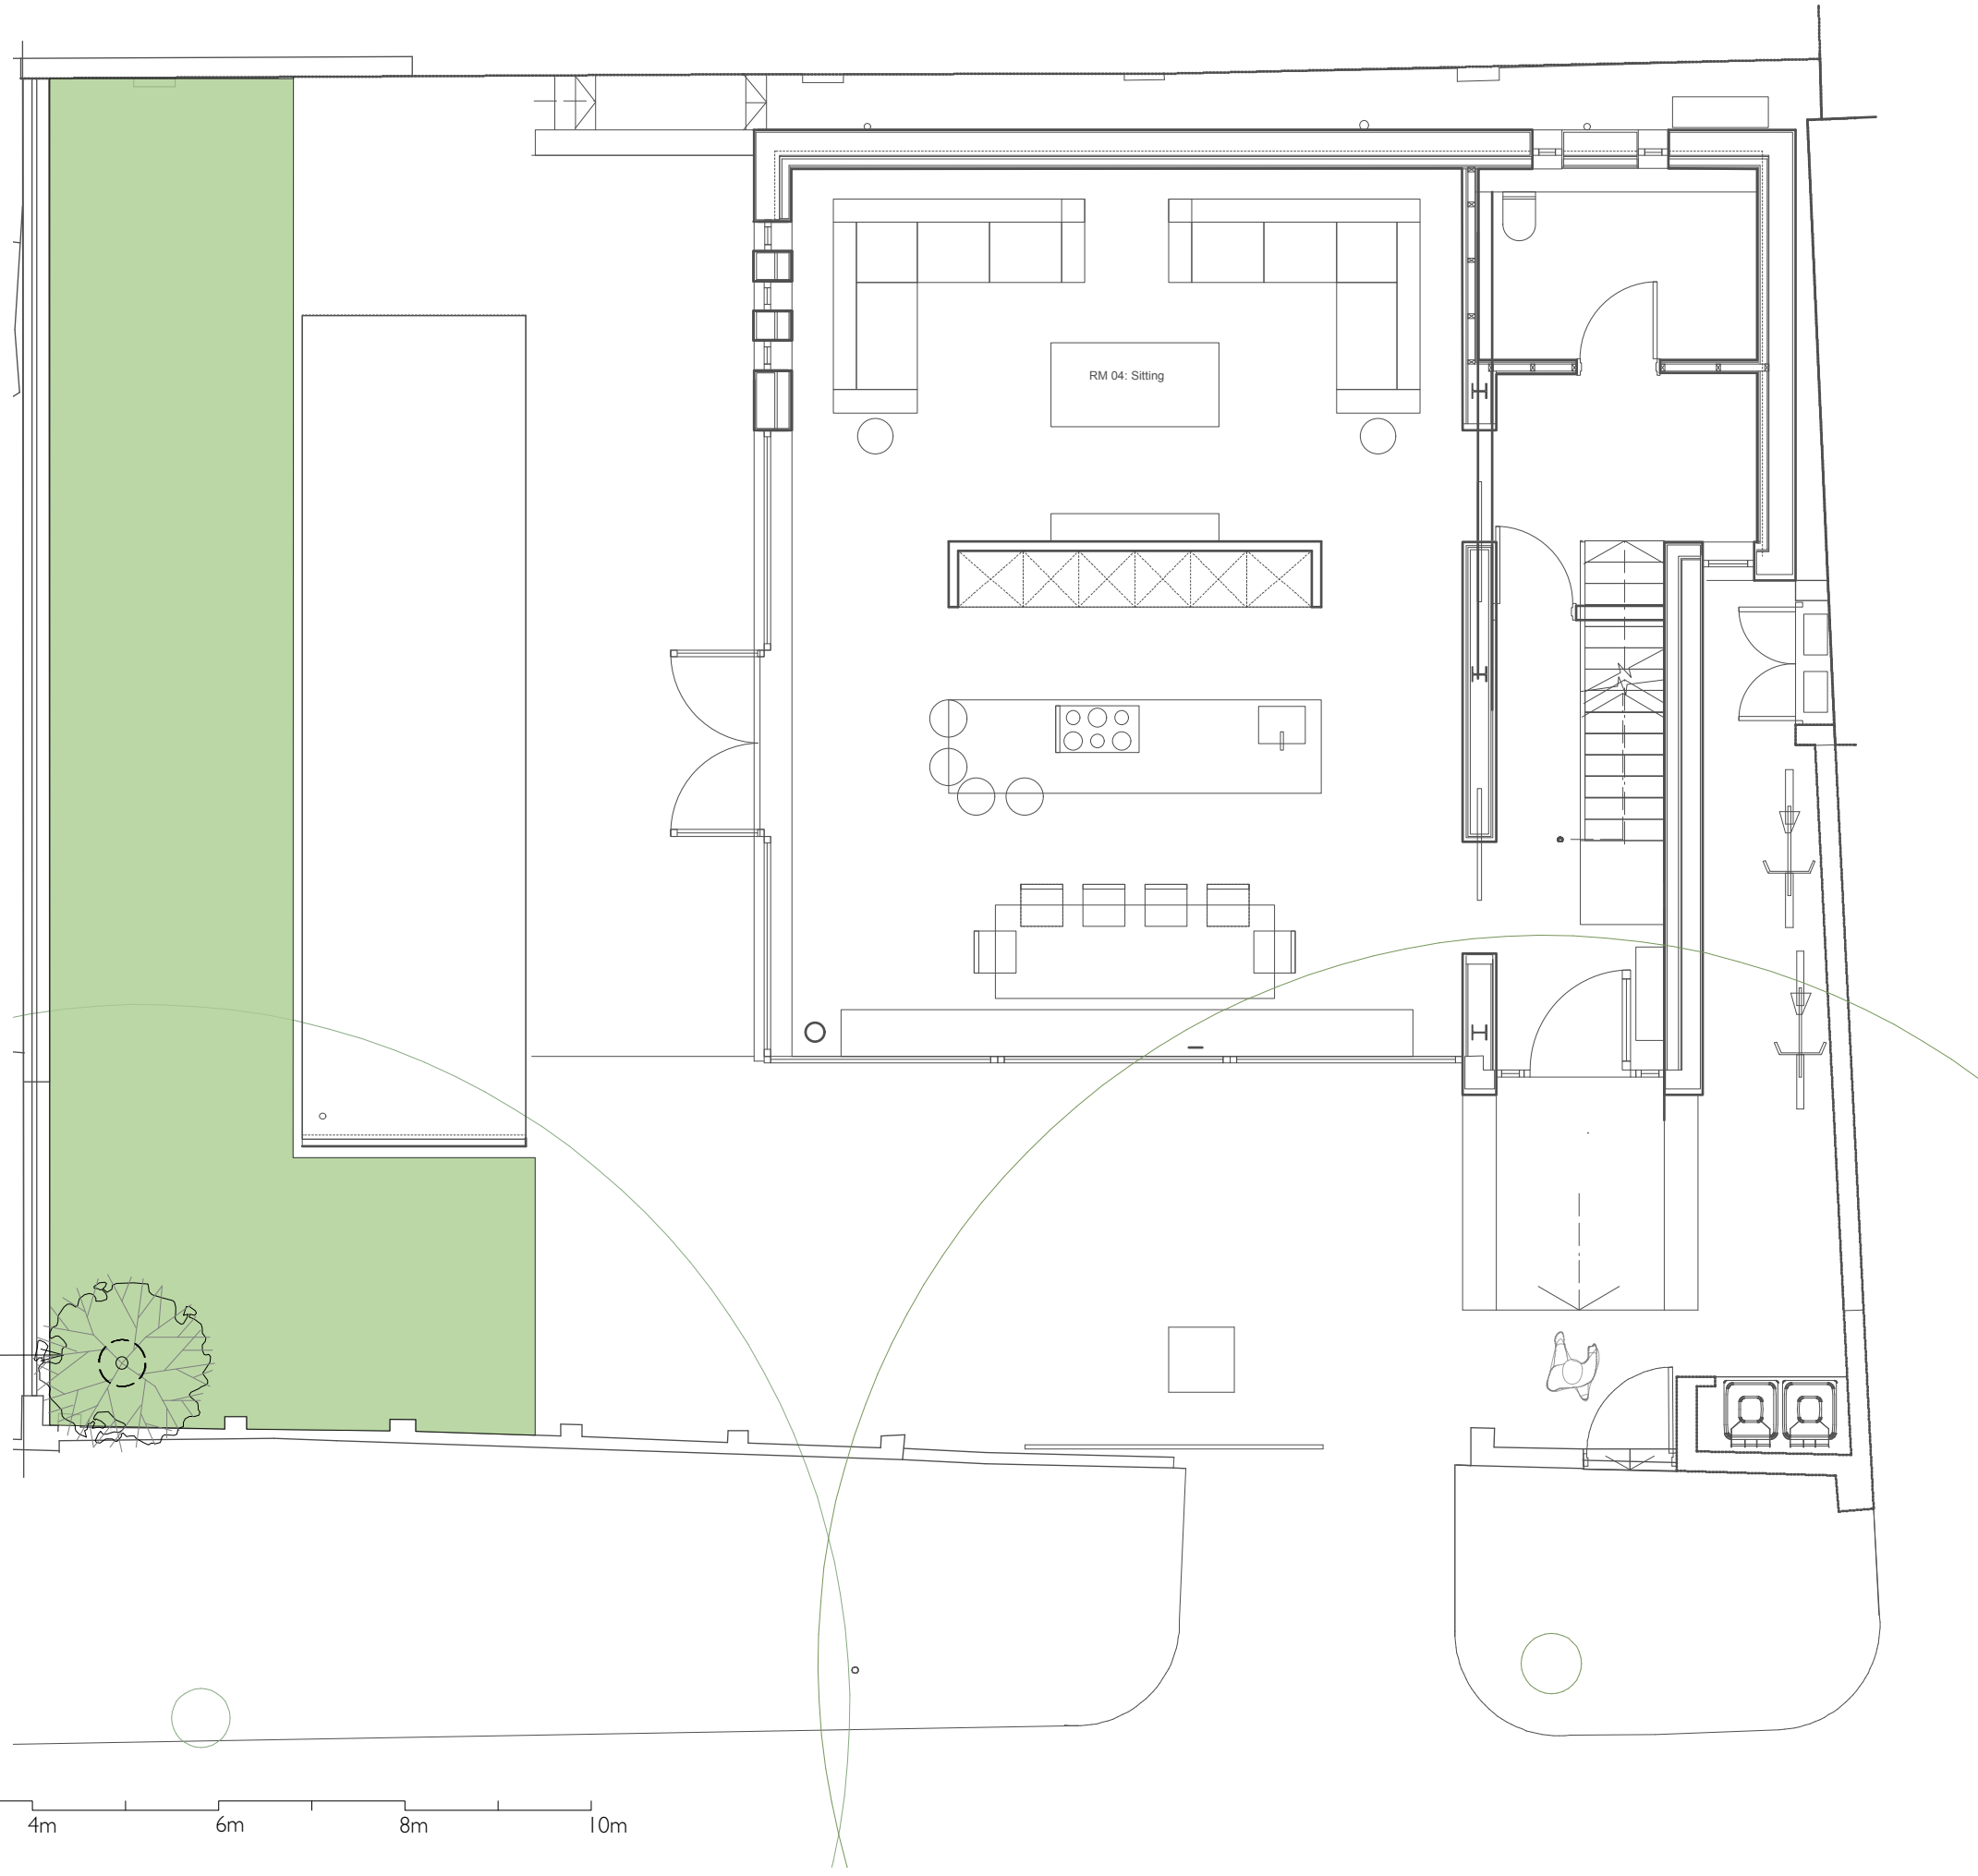

1 X BETULA UTILIS 'DOORENBOS' FEATHERED
12/14 GIRTH, 90L POT OR ROOTBALLED IF AVAILABLE

0m 2m 4m 6m 8m 10m

COPYRIGHT OF THIS DRAWING IS THE PROPERTY OF SARA JANE ROTHWELL OF LONDONGARDENDESIGNER
AND MAY NOT BE REPRODUCED WITHOUT THEIR PERMISSION DO NOT SCALE OFF DRAWINGS.
WORK FROM FIGURED DIMENSIONS ONLY AND VERIFY ON SITE.