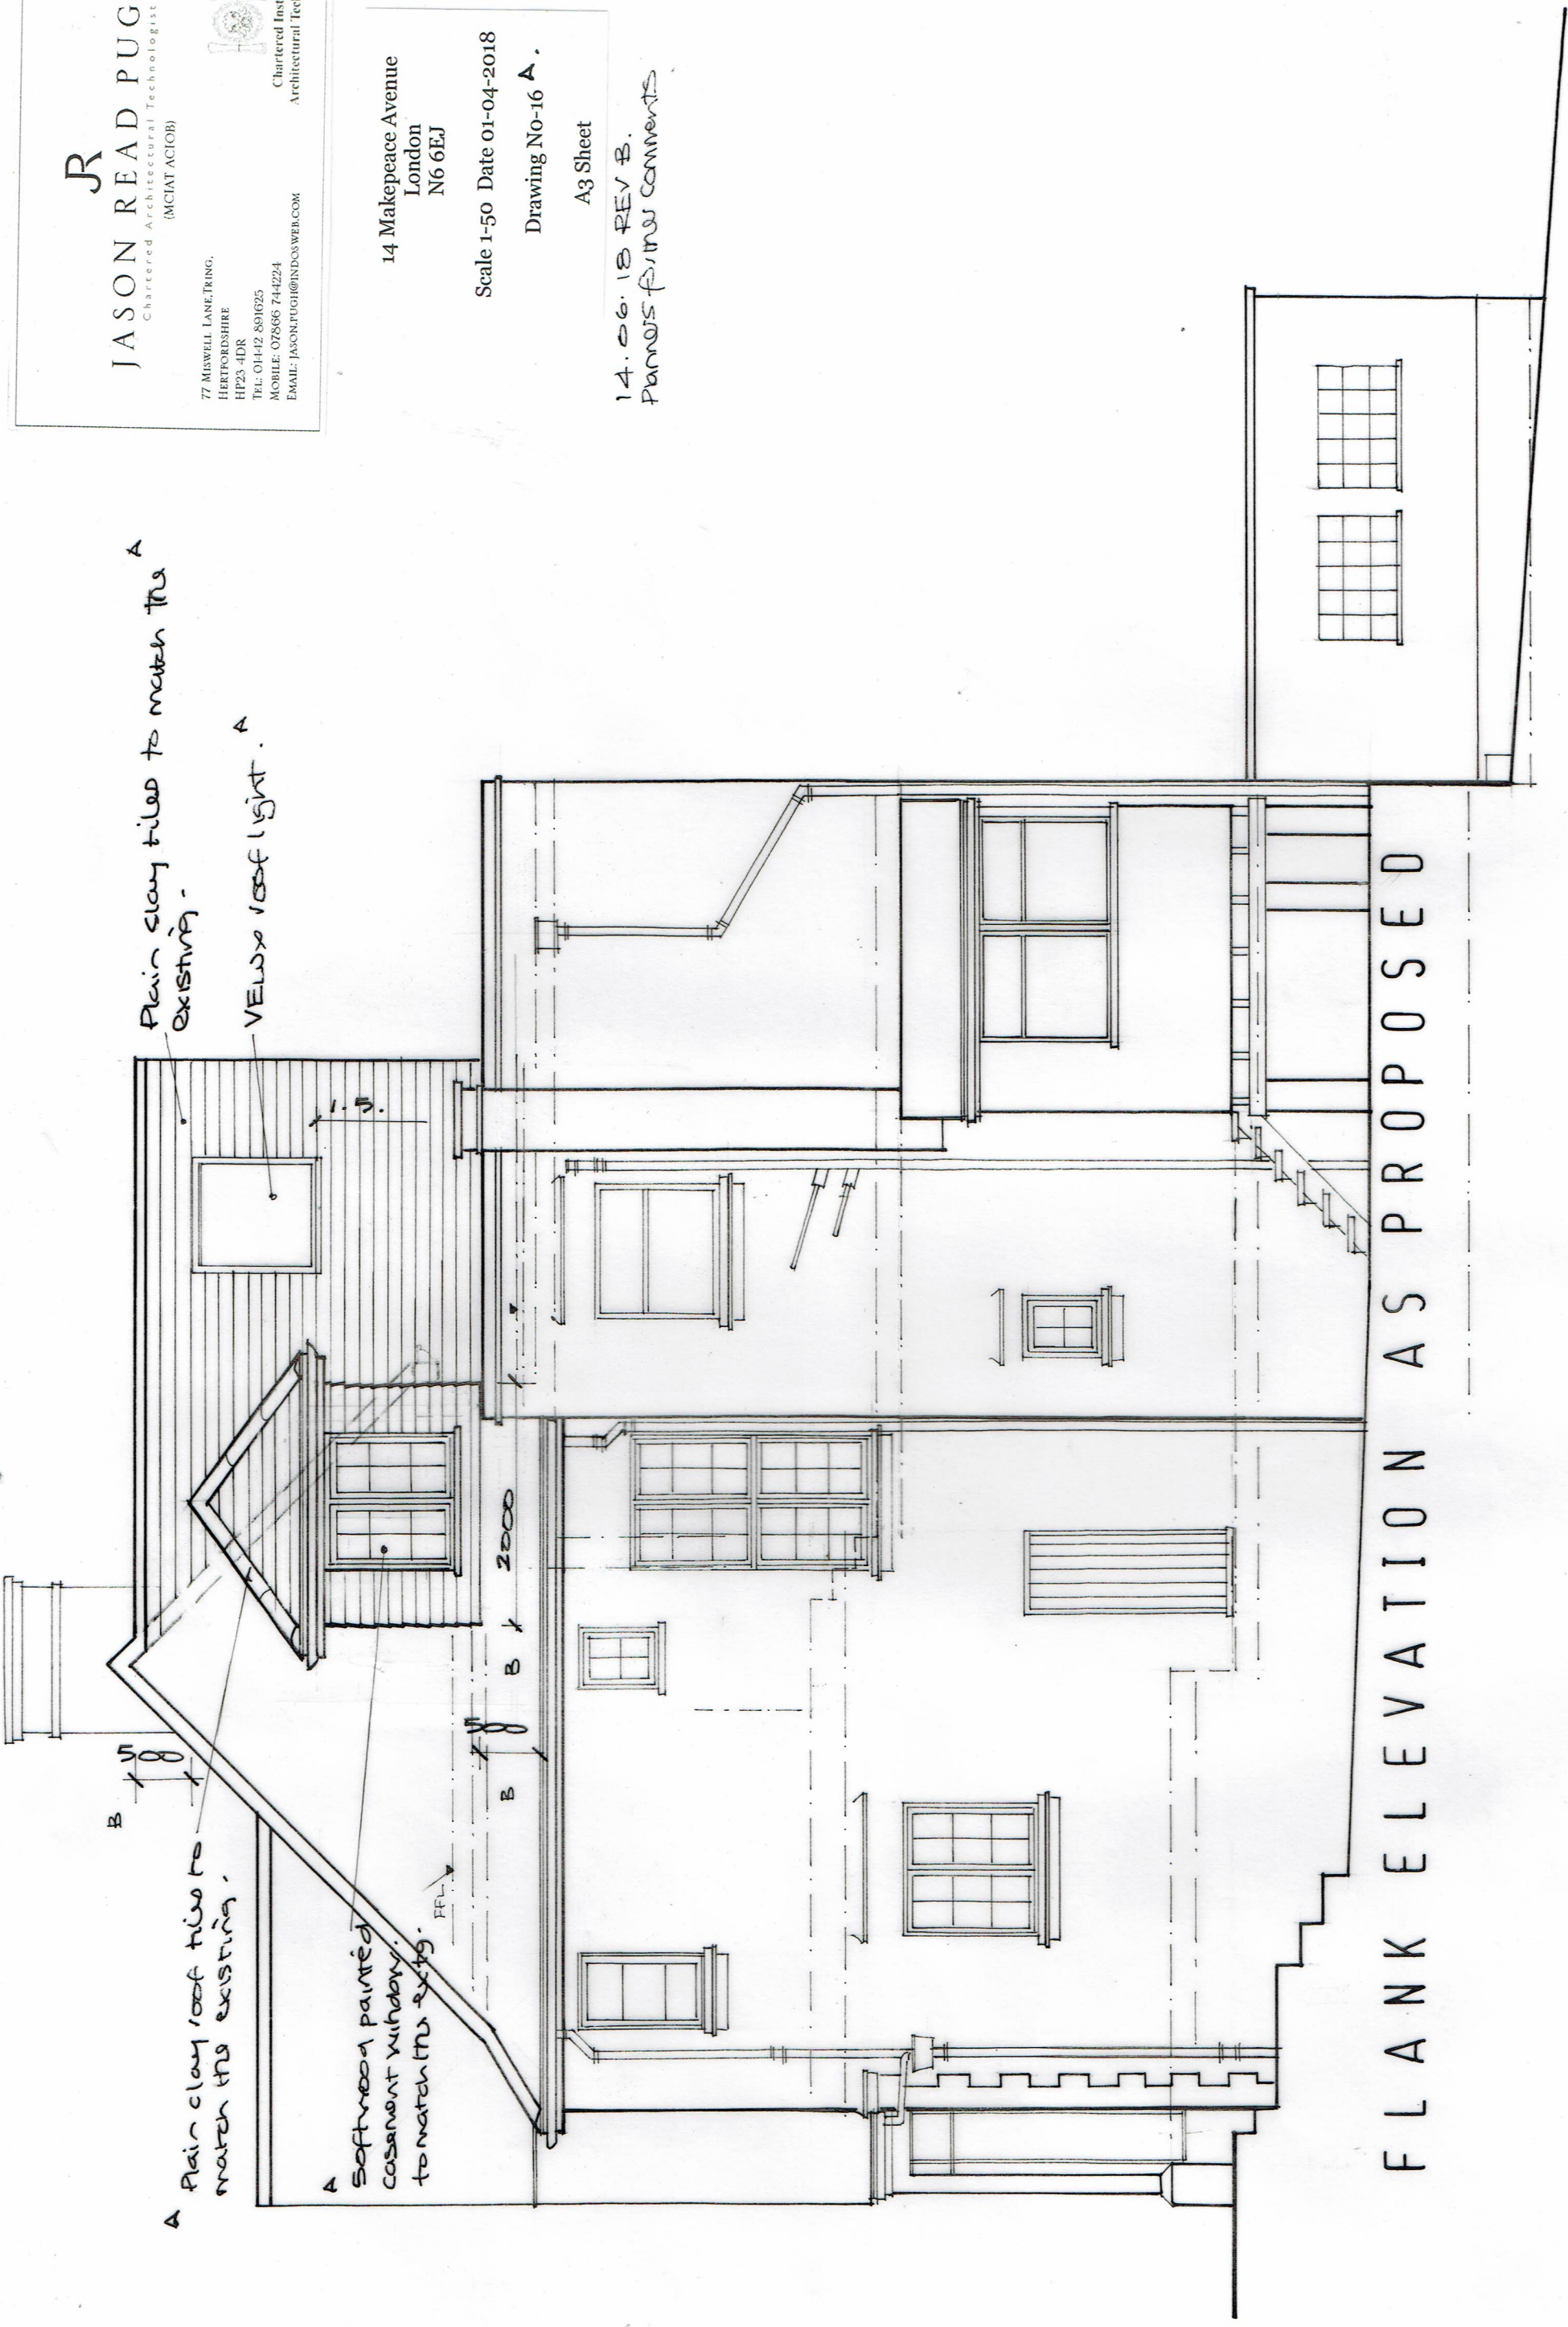

14 Makepeace Avenue
 London
 N6 6EJ

Scale 1:50 Date 01-04-2018

Drawing No-16 A.

A3 Sheet

14.06.18 REV B.

PANORIS FINISH COMMENTS

A Plain clay tiled to match the existing.

A VELUX roof light.

A Plain clay roof tiles to match the existing.

A Softwood painted casement window to match the existing.

FLANK ELEVATION AS PROPOSED