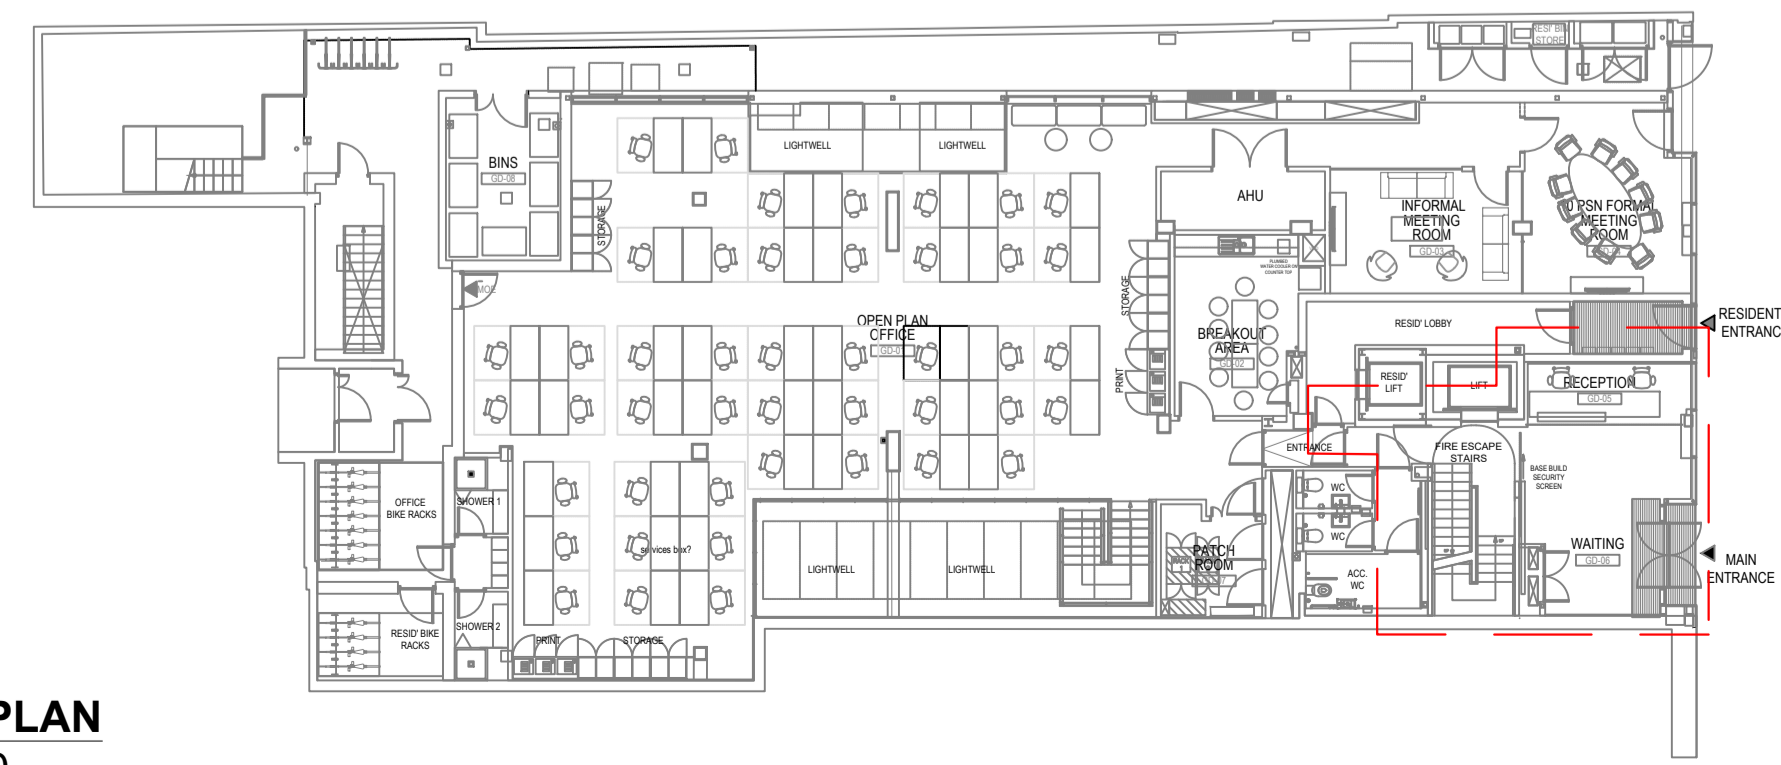

PLAN
 SCALE 1:20

LOCATION PLAN
 SCALE 1:200

Mark	Revision	Drawn	Date	Checked

1 Paris Garden
 London
 SE1 9NU
 T: 0203 9068000
 E: info@resonateinteriors.com
 www.resonateinteriors.com

Client's name
Eyre Estates

Job title
28 - 30 Kirby Street

Drawing title
Existing Ground Floor

Scale
1:20 / 1:200 @ A1

Drawn	Checked	Date
KW	PS	18.06.18

Job No	Drawing No	Rev
1164	EX-G-01	01

Status
INFORMATION