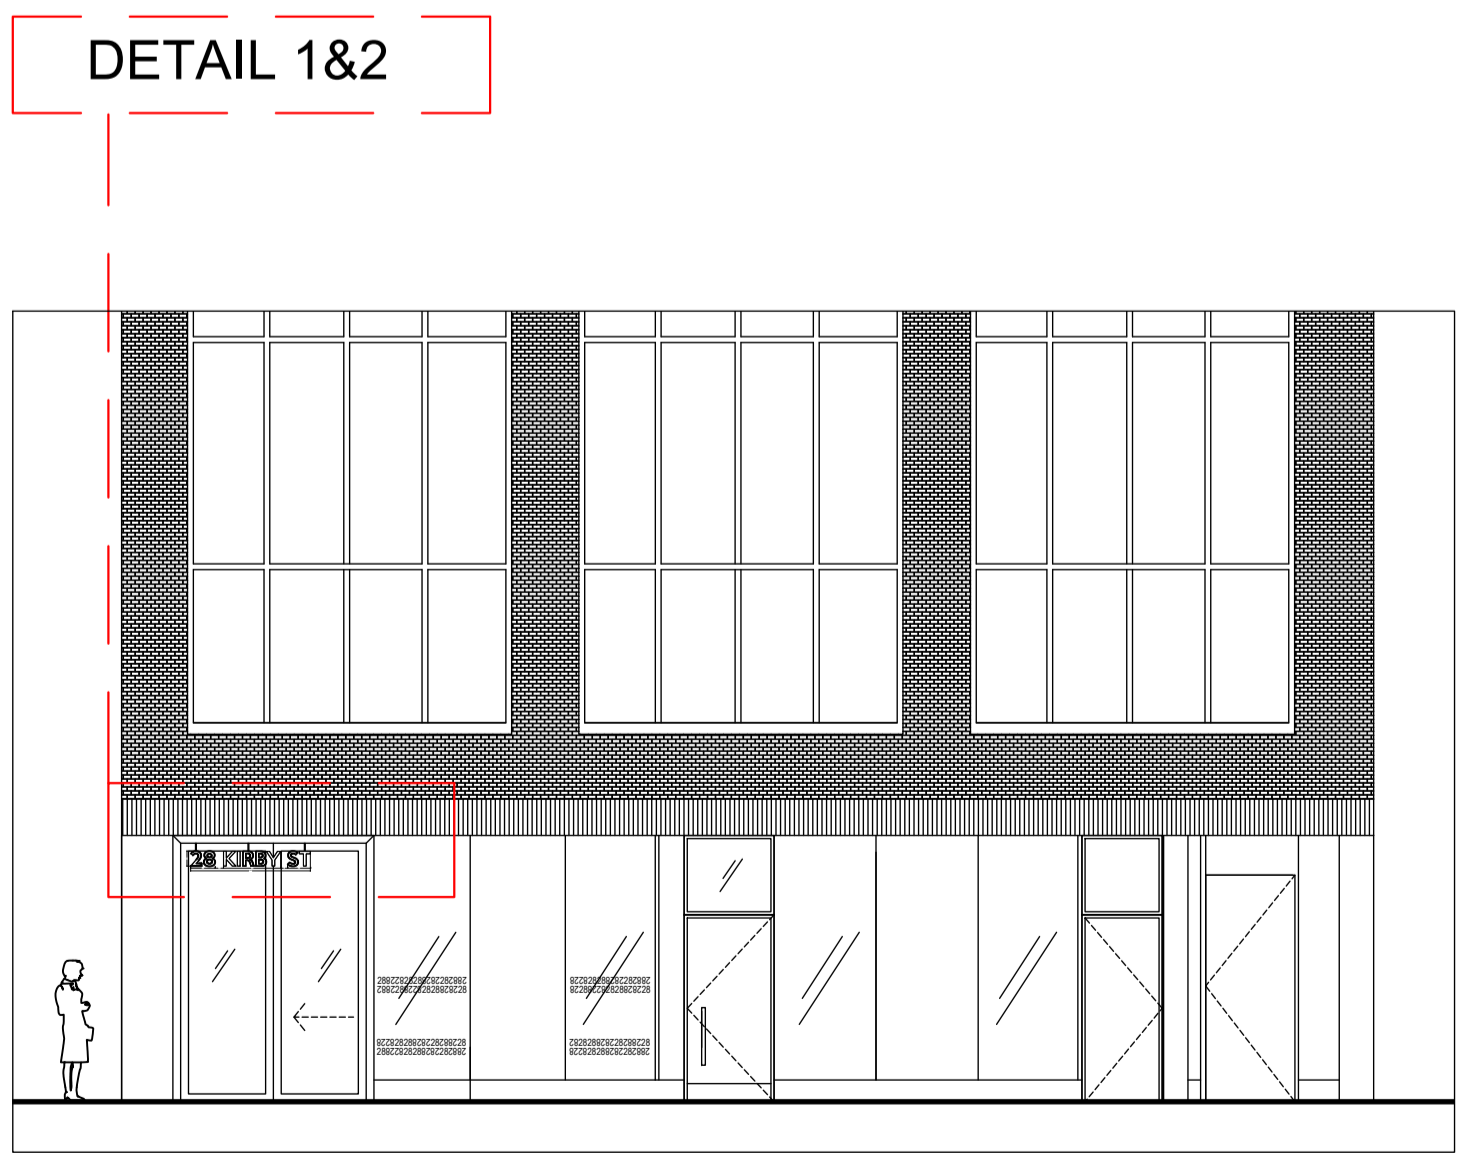

LETTER DETAIL 1
 SCALE 1:05

LETTER DETAIL 2
 SCALE 1:05

LETTER SIDE ELEVATION
 SCALE 1:50

Mark	Revision	Drawn	Date	Checked

RESONATE
 INTERIOR ARCHITECTURE

1 Paris Garden
 London
 SE1 9NU
 T: 0203 9068000
 E: info@resonateinteriors.com
 www.resonateinteriors.com

Client's name
Eyre Estates

Job title
28 - 30 Kirby Street

Drawing title
Proposed external illuminated signage

Scale
1:05 / 1:100 @ A1

Drawn	Checked	Date
KW	PS	20.06.18
Job No	Drawing No	Rev
1164	DT-X-01	01

Status
PRELIMINARY

PHOTO FOR REFERENCE ONLY
 NOT TO SCALE

FRONT ELEVATION
 SCALE 1:100