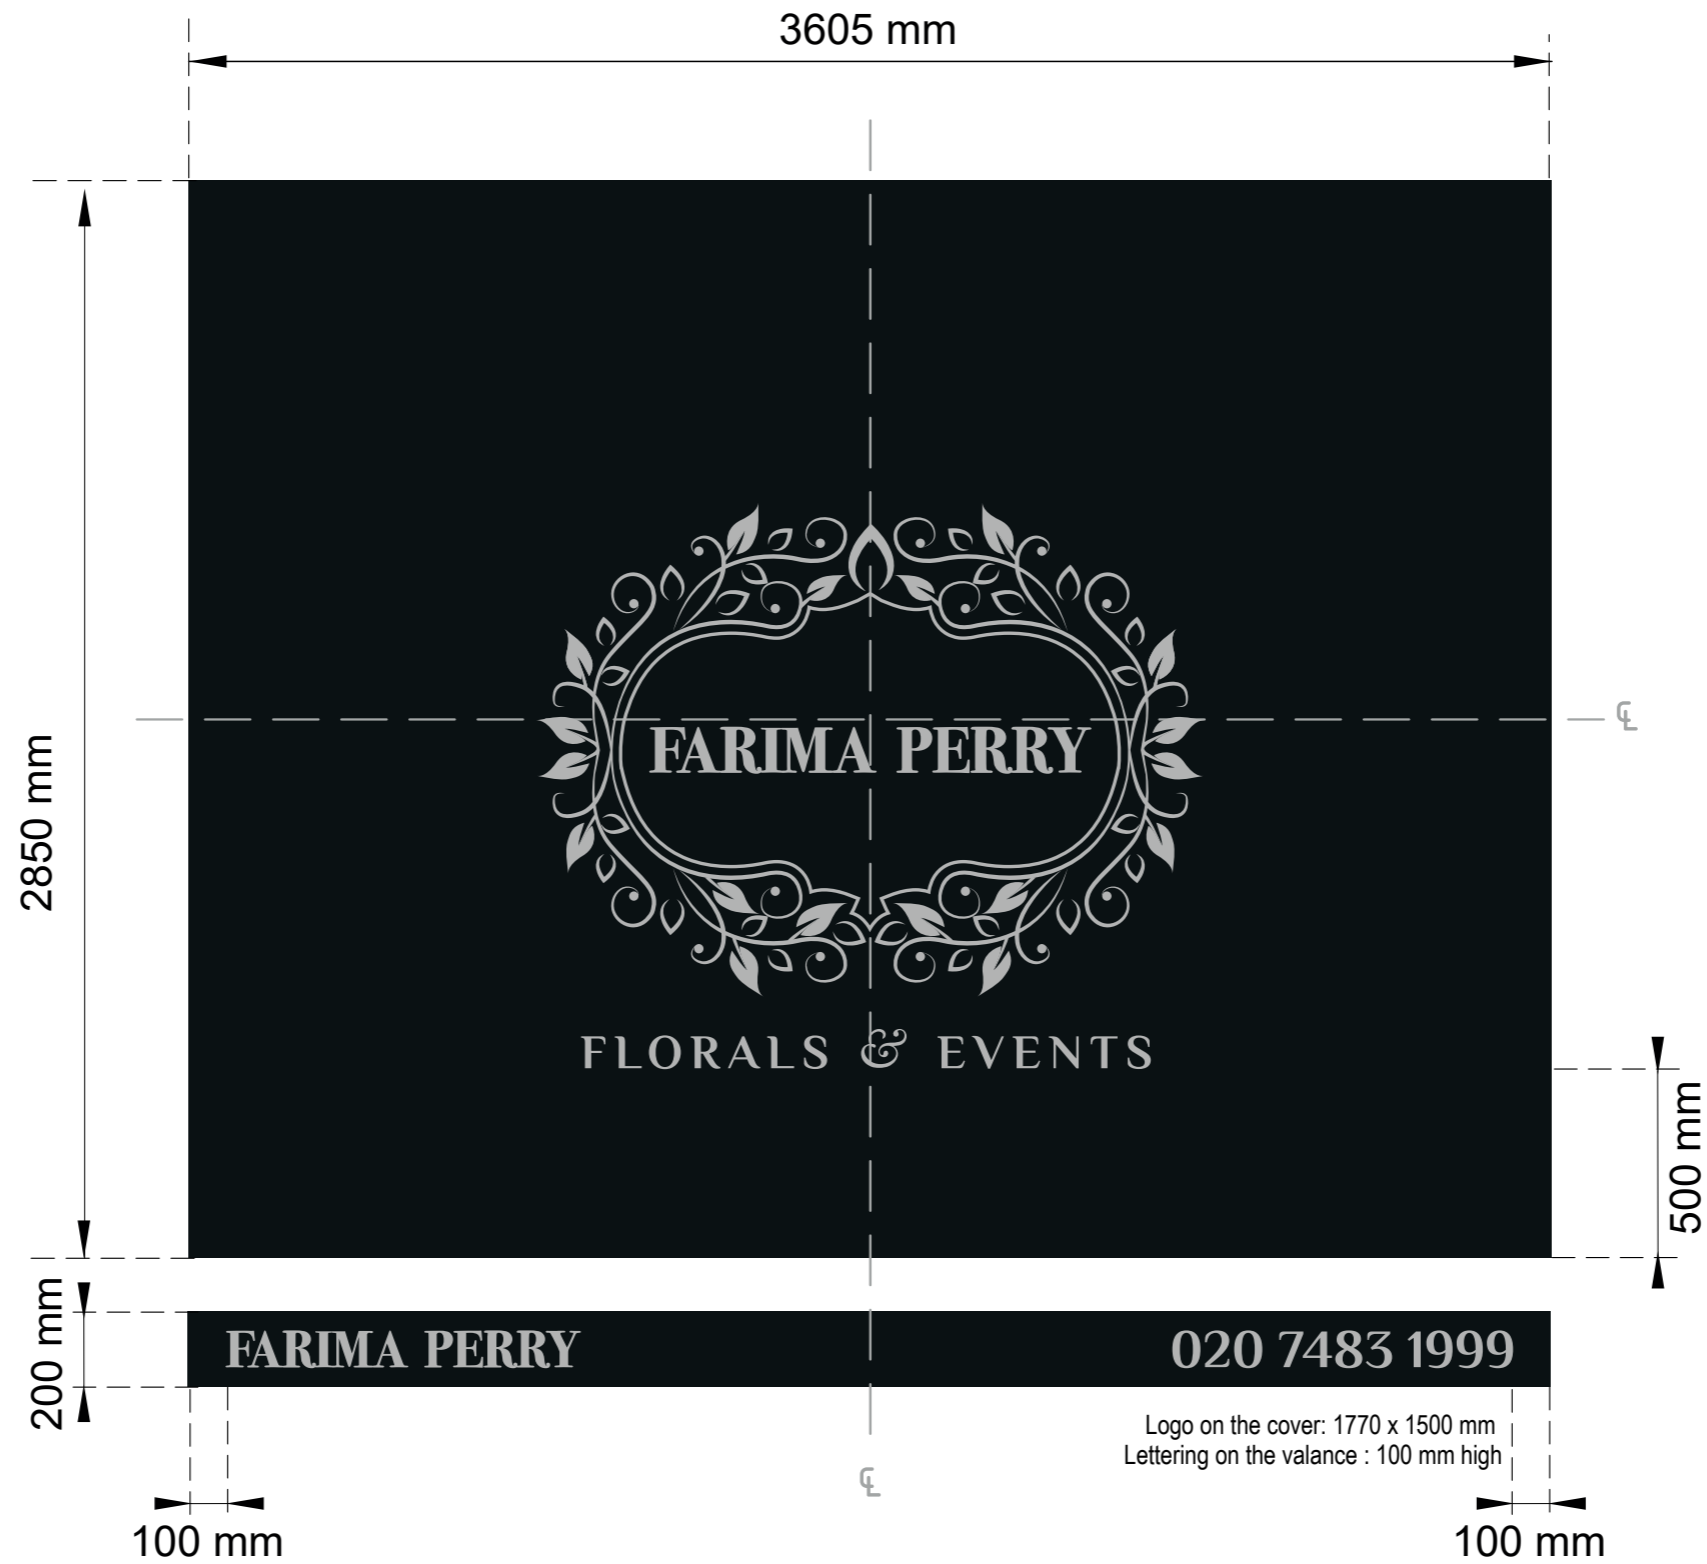

1no. Signature Folding arm awning.

R- 150 Dark Grey

Silver Vinyl

Fabric Colour: **R - 150 Dark Grey**

Branding Colour: **Silver Vinyl**

	CLIENT	PROJECT	DRAWING TITLE	SCALE	DRAWING NO.	DC signature
	Farima Perry	155 Haverstock Hill, London, NW3 4QT	Branding proof	1:20@A3	01	
					REVISION	
					A	