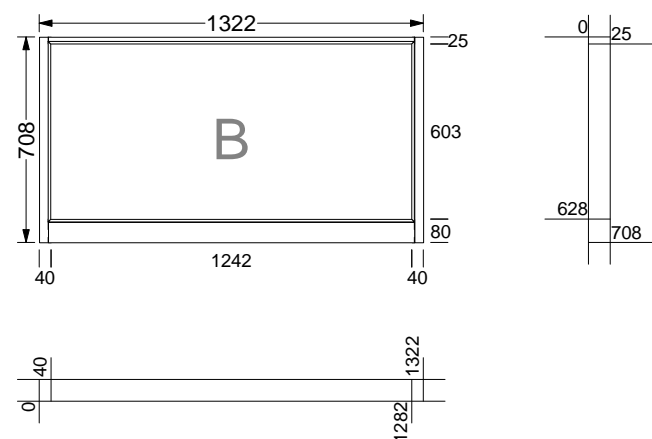

Client **Mr Johathan Kemp**

Job **Traditional Box Sash Window - Internal secondary glazing - These windows fit into window reveals inside room**

Ref **WC2H 9JN Kemp 1947**

1 X Sliding Sash - KP6 (Living-room-front)