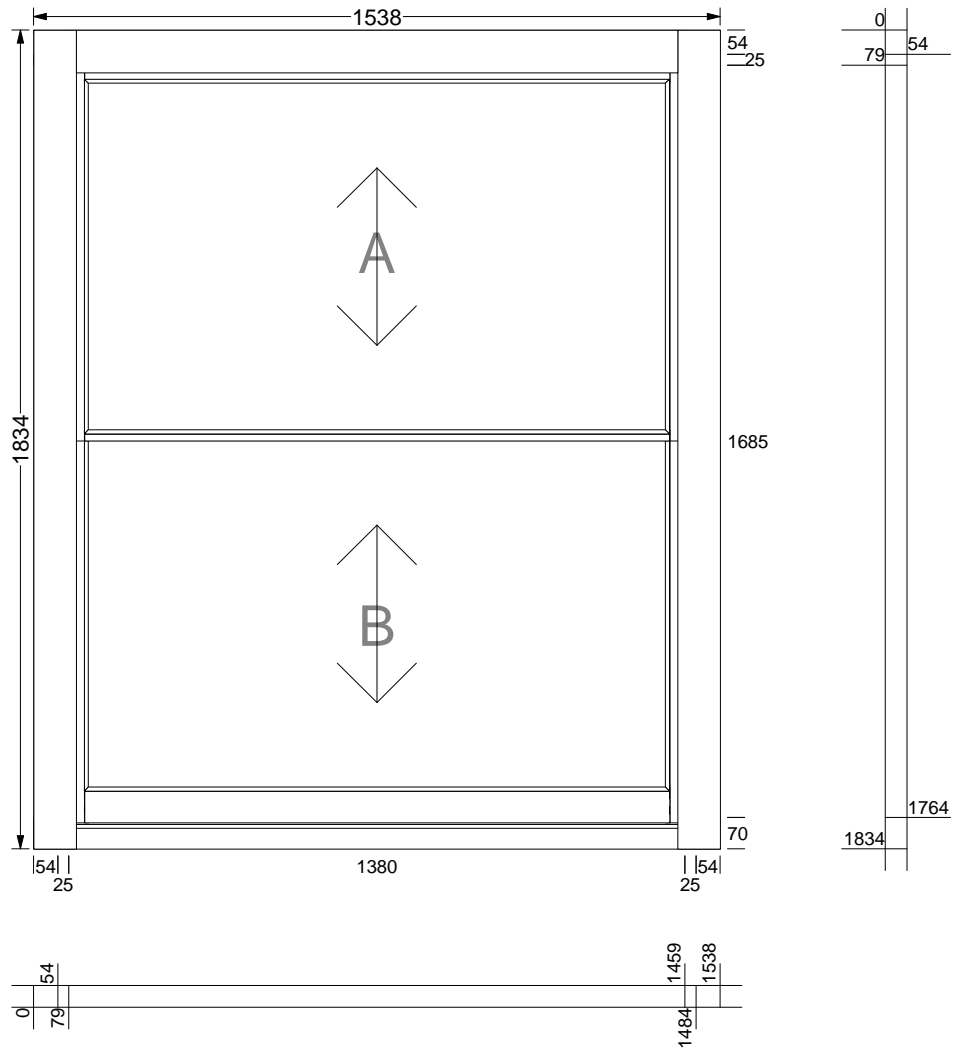

KP7
Bottom sliding sash

1 X Sliding Sash - KP7 (Bedroom-front)

KP7
Top sliding sash