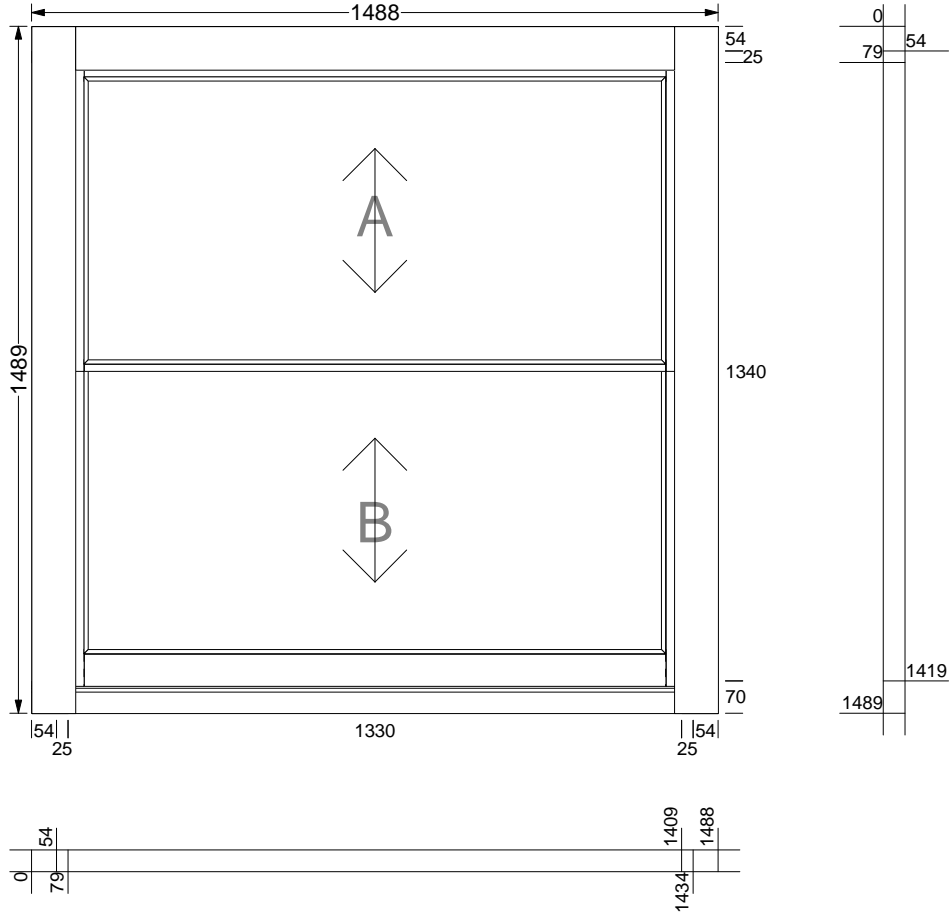

Customer Order Summary

| | | |
|---|---|--|
| <p>Client Mr Johathan Kemp</p> <p>Job Traditional Box Sash Window - Internal secondary glazing - These windows fit into window reveals inside room</p> <p>Ref WC2H 9JN Kemp 1947</p> | | |
|  | <p>Sliding Sash</p> <p>Living-room-front - Internal Box sash window for secondary glazing - Plain glazed no bars Box frame - Lamb tongue on sashes Traditional Box Frame</p> <p>Tulip Single Glazed Acoustic 6.8mm Laminated</p> | <p>KP6</p> <p>x1</p> |
|  | <p>Sliding Sash</p> <p>Bedroom-front - Internal Box sash window for secondary glazing - Plain glazed no bars Box frame - Lamb tongue on sashes Traditional Box Frame</p> <p>Tulip Single Glazed Acoustic 6.8mm Laminated</p> | <p>KP7</p> <p>x1</p> |
|  | <p>Frame Sections</p> <p>Single Glazed Box Sash section 141mm deep box - 45mm thick sashes</p> | <p>SECTION</p> <p>x1</p> |
|  | <p>Glass</p> <p>Secondary internal glazing - High performance acoustic glass 6.8mm</p> | <p>GLASS</p> <p>x1</p> |
|  | <p>Paint Colours</p> <p>Standard Semi-Gloss White Inside and Out</p> | <p>FINISH</p> <p>x1</p> |
|  | <p>Spiral Balance Example Section</p> <p>Sashes counter balance on Spiral Balance - These are hidden from view under a timber panel</p> | <p>PULLEYS</p> <p>x2</p> |
|  | <p>Window Hardware Polished Brass</p> <p>Polished Brass Brighton Fastener Croft 1826</p> | <p>FURNITURE</p> <p>x2</p> |

Client **Mr Johathan Kemp**

Job **Traditional Box Sash Window - Internal secondary glazing - These windows fit into window reveals inside room**

Ref **WC2H 9JN Kemp 1947**

1 X Sliding Sash - KP6 (Living-room-front)