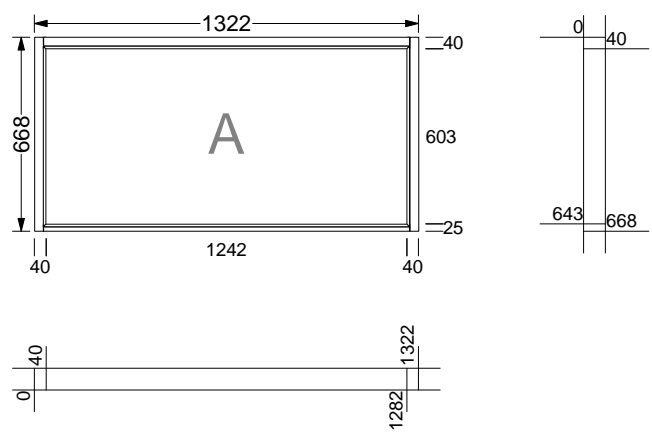

Client **Mr Johathan Kemp**

Job **Traditional Box Sash Window - Internal secondary glazing - These windows fit into window reveals inside room**

Ref **WC2H 9JN Kemp 1947**

1 X Sliding Sash - KP6 (Living-room-front)