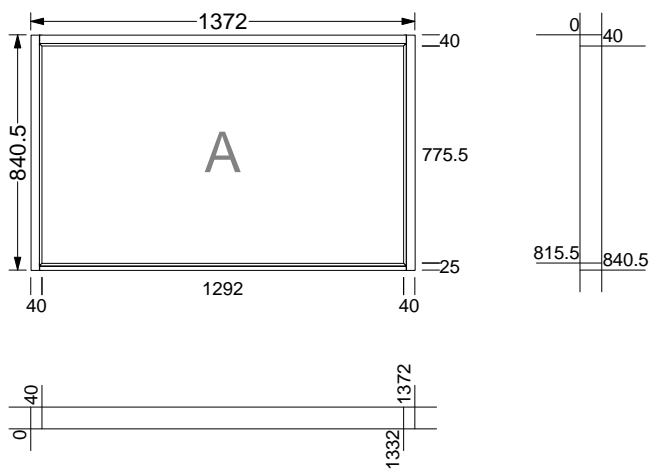

1 X Sliding Sash - KP7 (Bedroom-front)