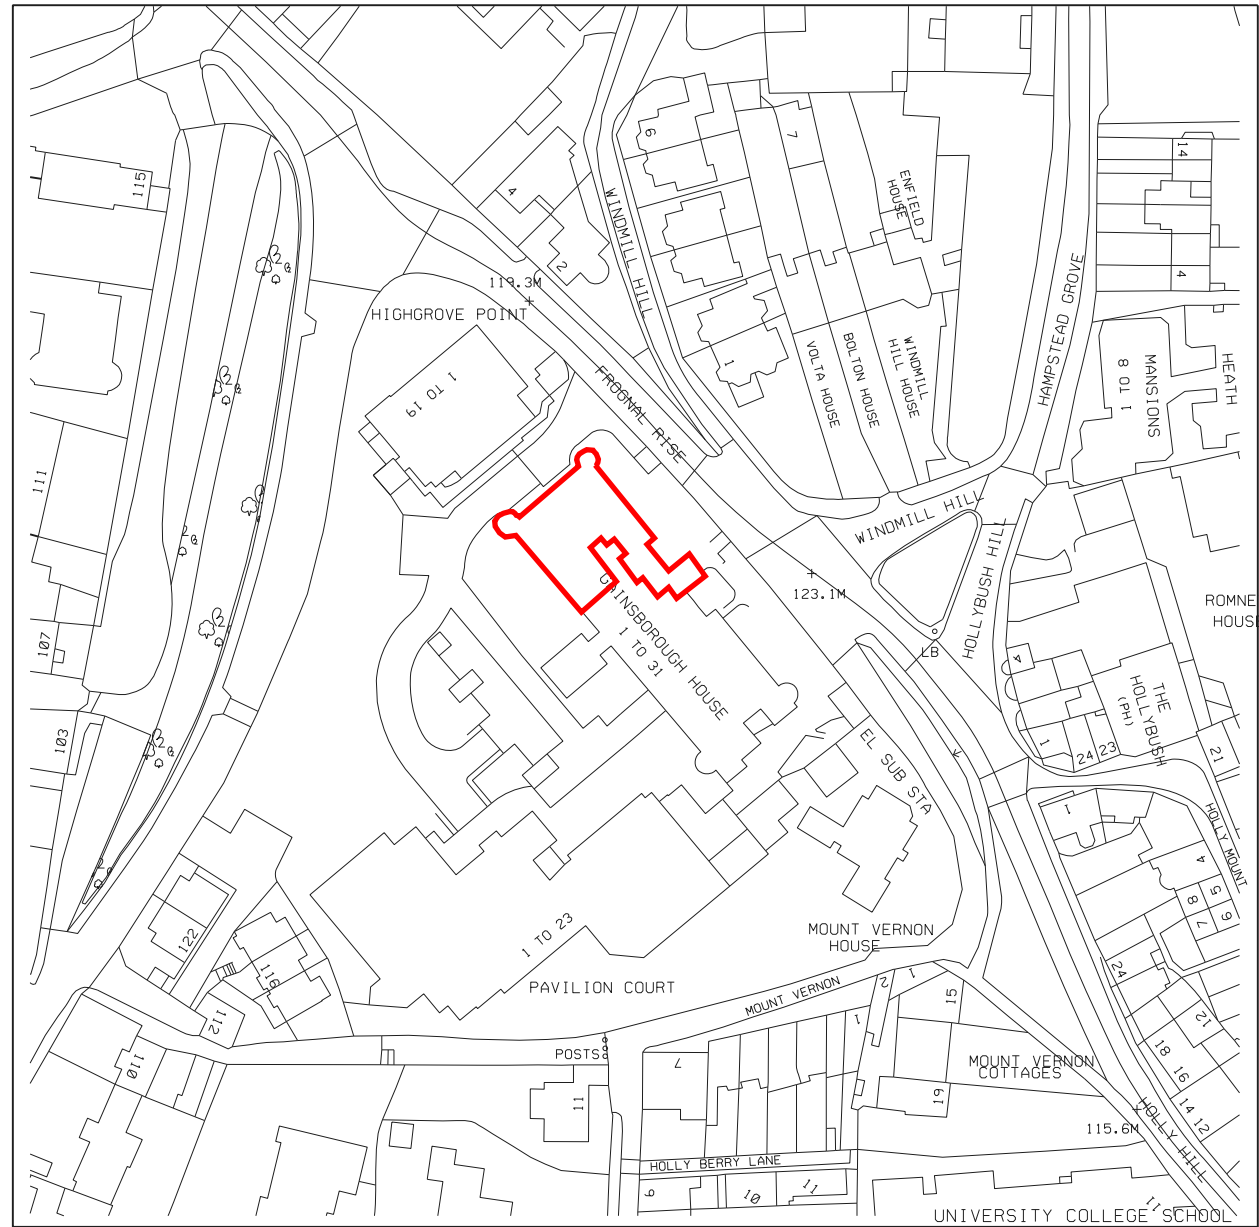

MOUSKOS ARCHITECTS

11-14 GRAFTON STREET
MAYFAIR
LONDON
W1S 4EW
UNITED KINGDOM

6 & 7
Gainsborough House
London
NW3
project title

Existing Site Plan

drawing title

client John Michael Mouskos

scale 1:1250@A3 June 2018