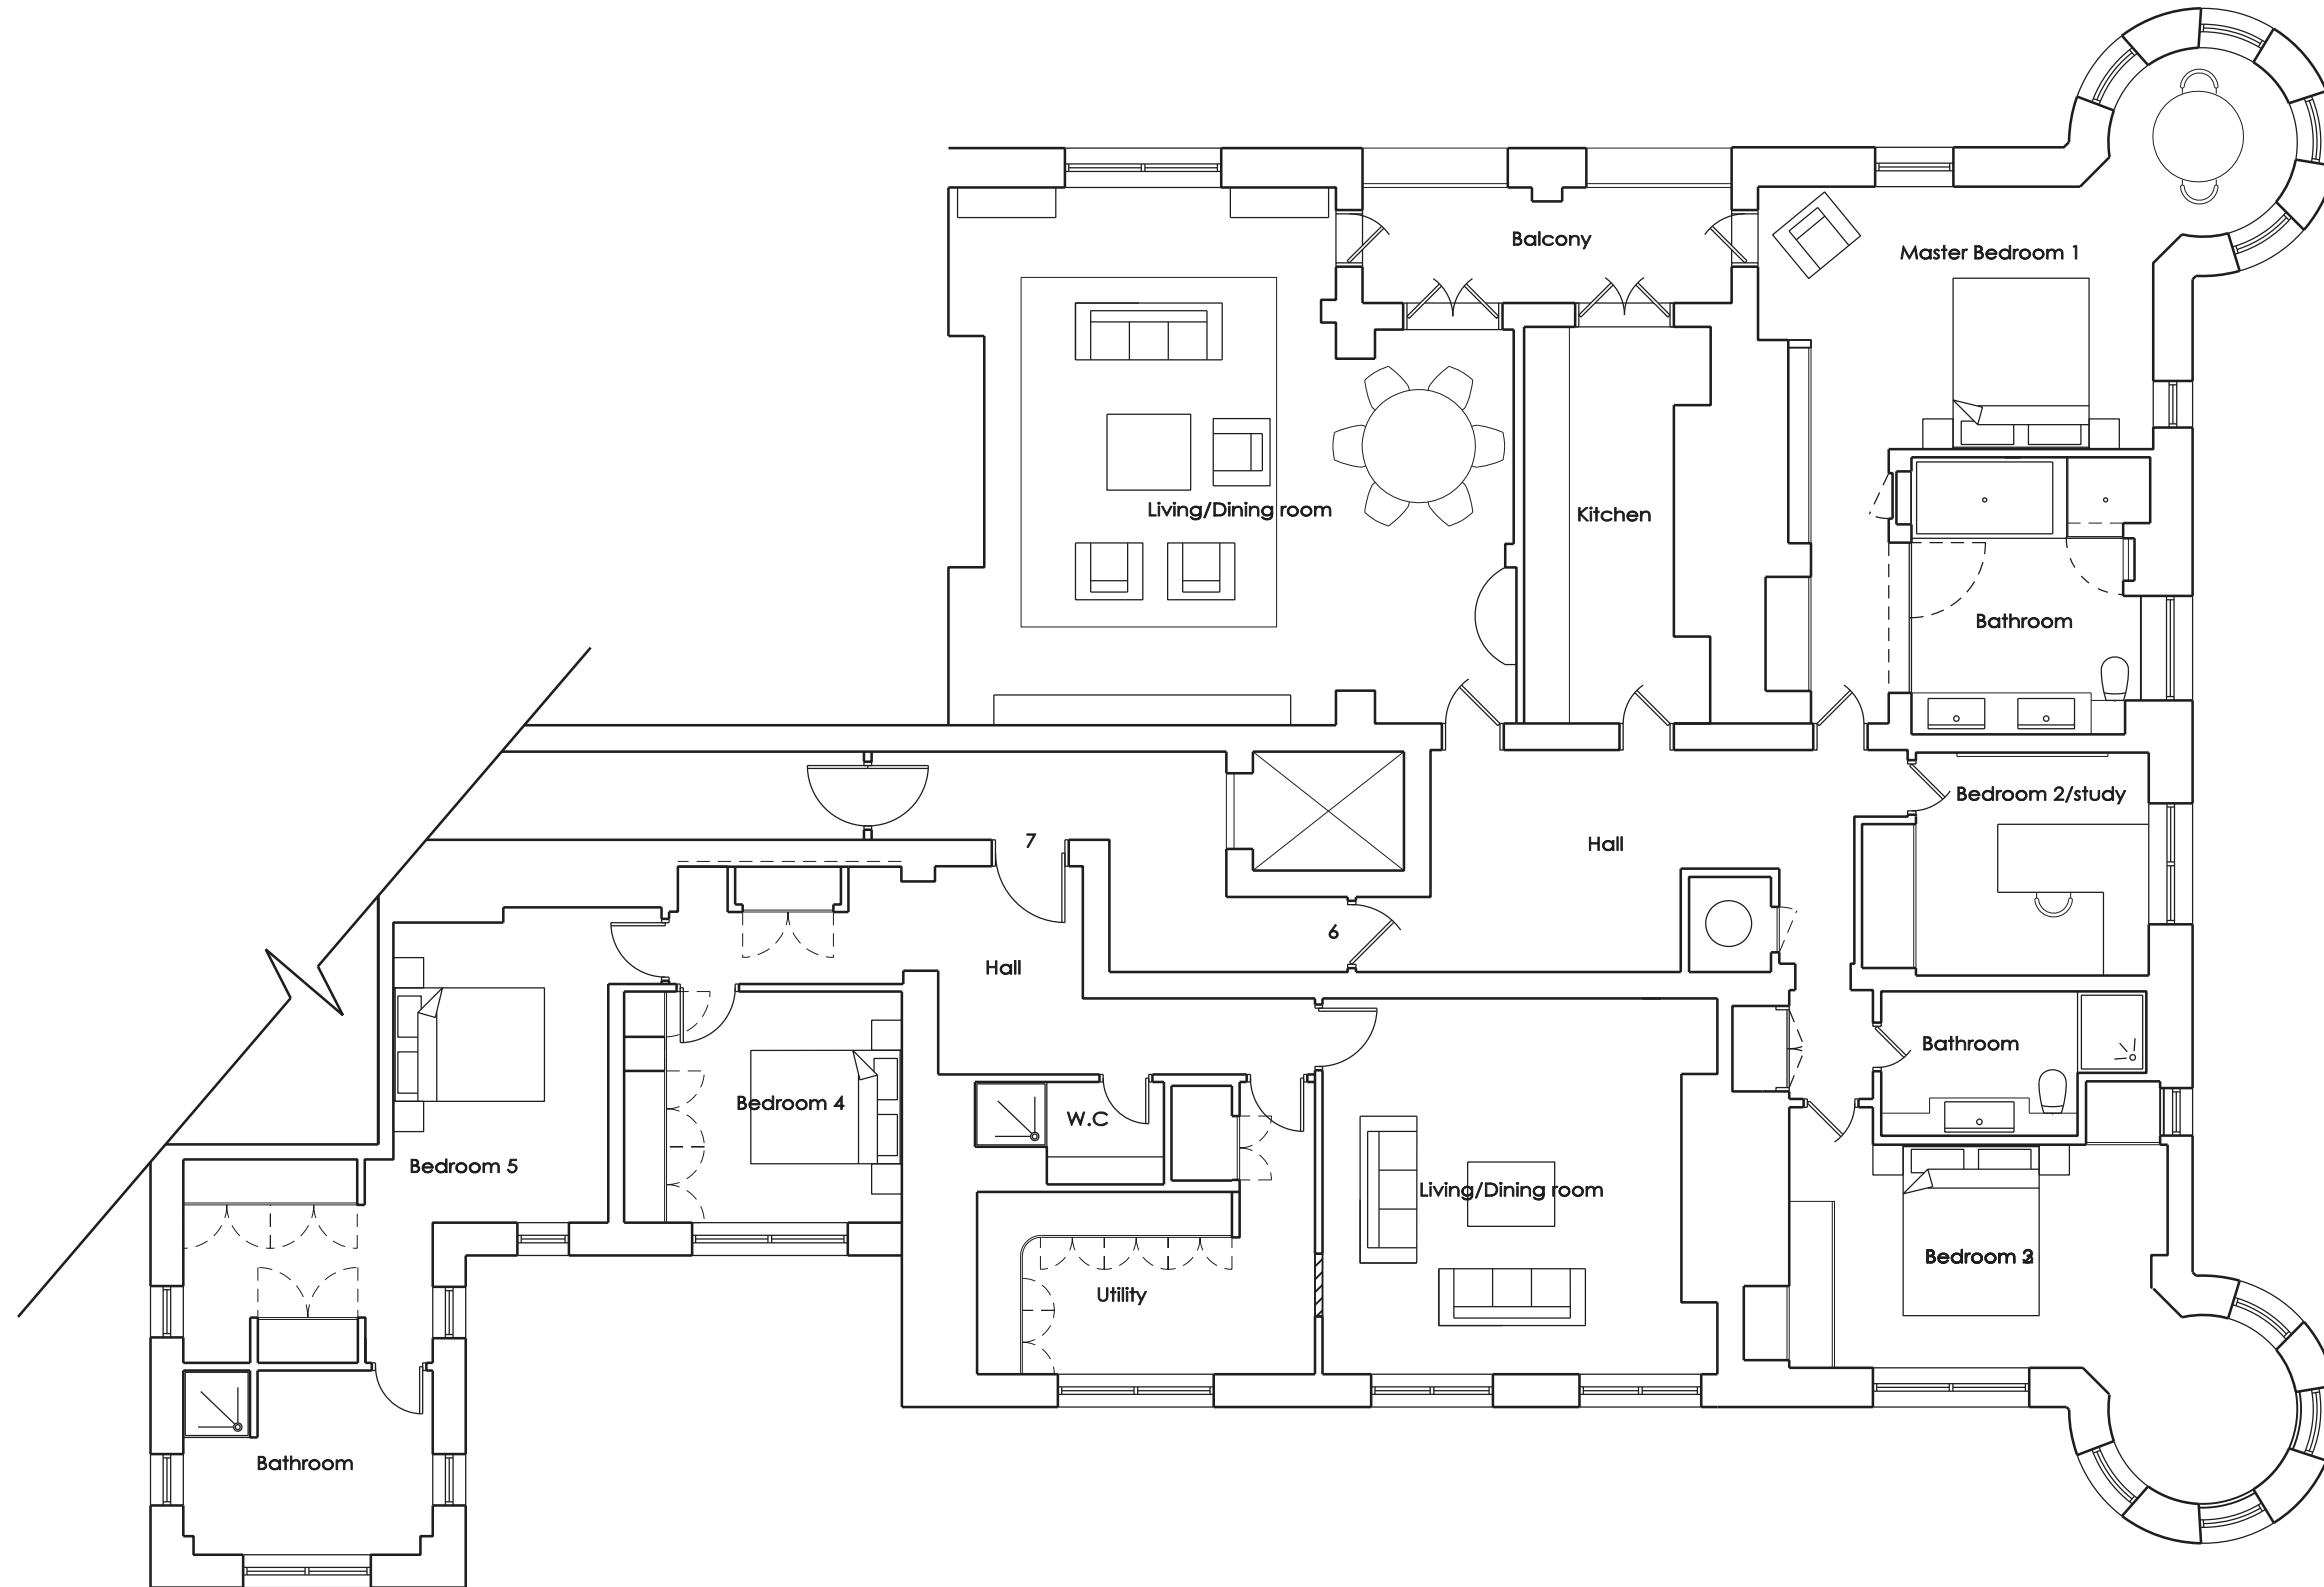

11-14 Grafton Street
Mayfair
London
W1S 4EW
United Kingdom

6 & 7
Gainsborough House
London
NW3
project title

Existing Plans

drawing title

client John Michael Mouskos

scale 1:100@A3 June 2018

drg.no JMM_EX18_001