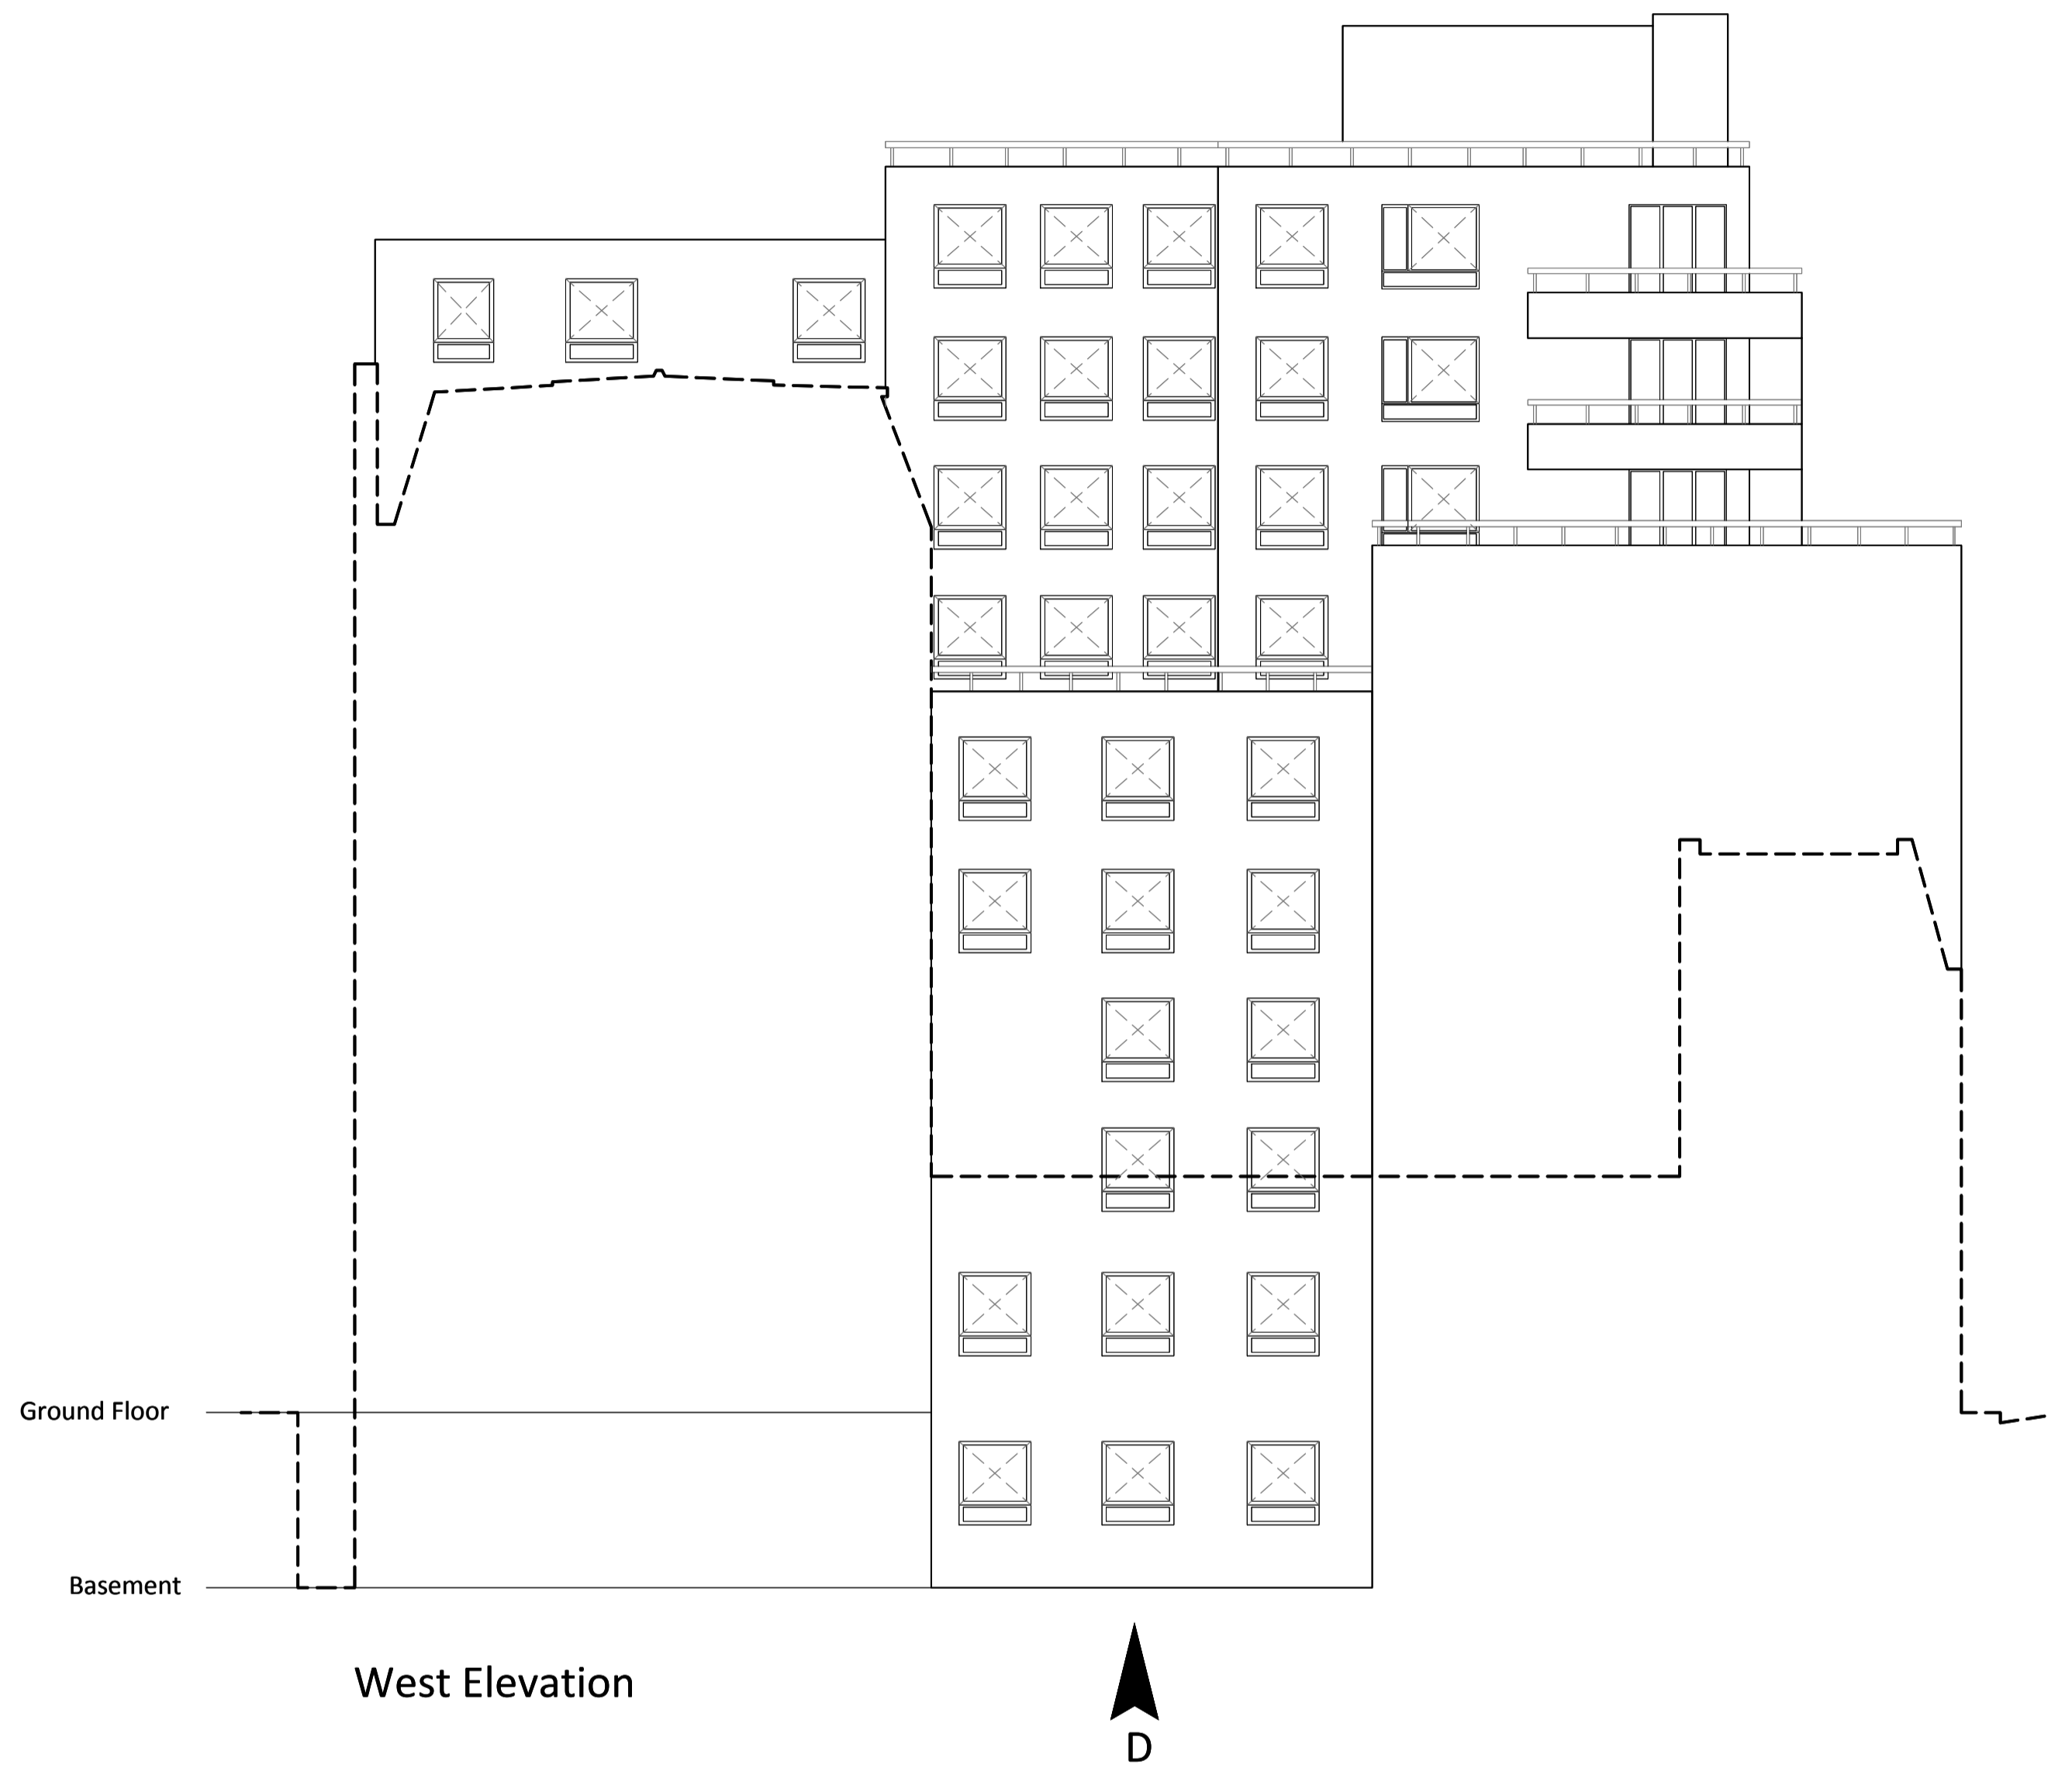

East Elevation

West Elevation

EXISTING & PROPOSED

EXISTING & PROPOSED

REV	DESCRIPTION	DATE	INIT	CHKD

Client
Optivo
Project
Helen Graham House, 57 Russell Street, WC1B 3BA
Title
East & West Elevations
Scale 1:100@A1 Date 13/06/18 Drawn By EM Checked By Project No: K180041 Drawing No: A1002 Revision
King's Head House King's Head Yard Borough High Street London SE1 1NA
020 7490 3200 london@calfordseaden.com
calfordseaden LLP is a Limited Liability Partnership Registered in England & Wales number 0C315838
ORPINGTON | LONDON | BIRMINGHAM | CAMBRIDGE | SOUTHEND-ON-SEA | WINCHESTER calfordseaden.com