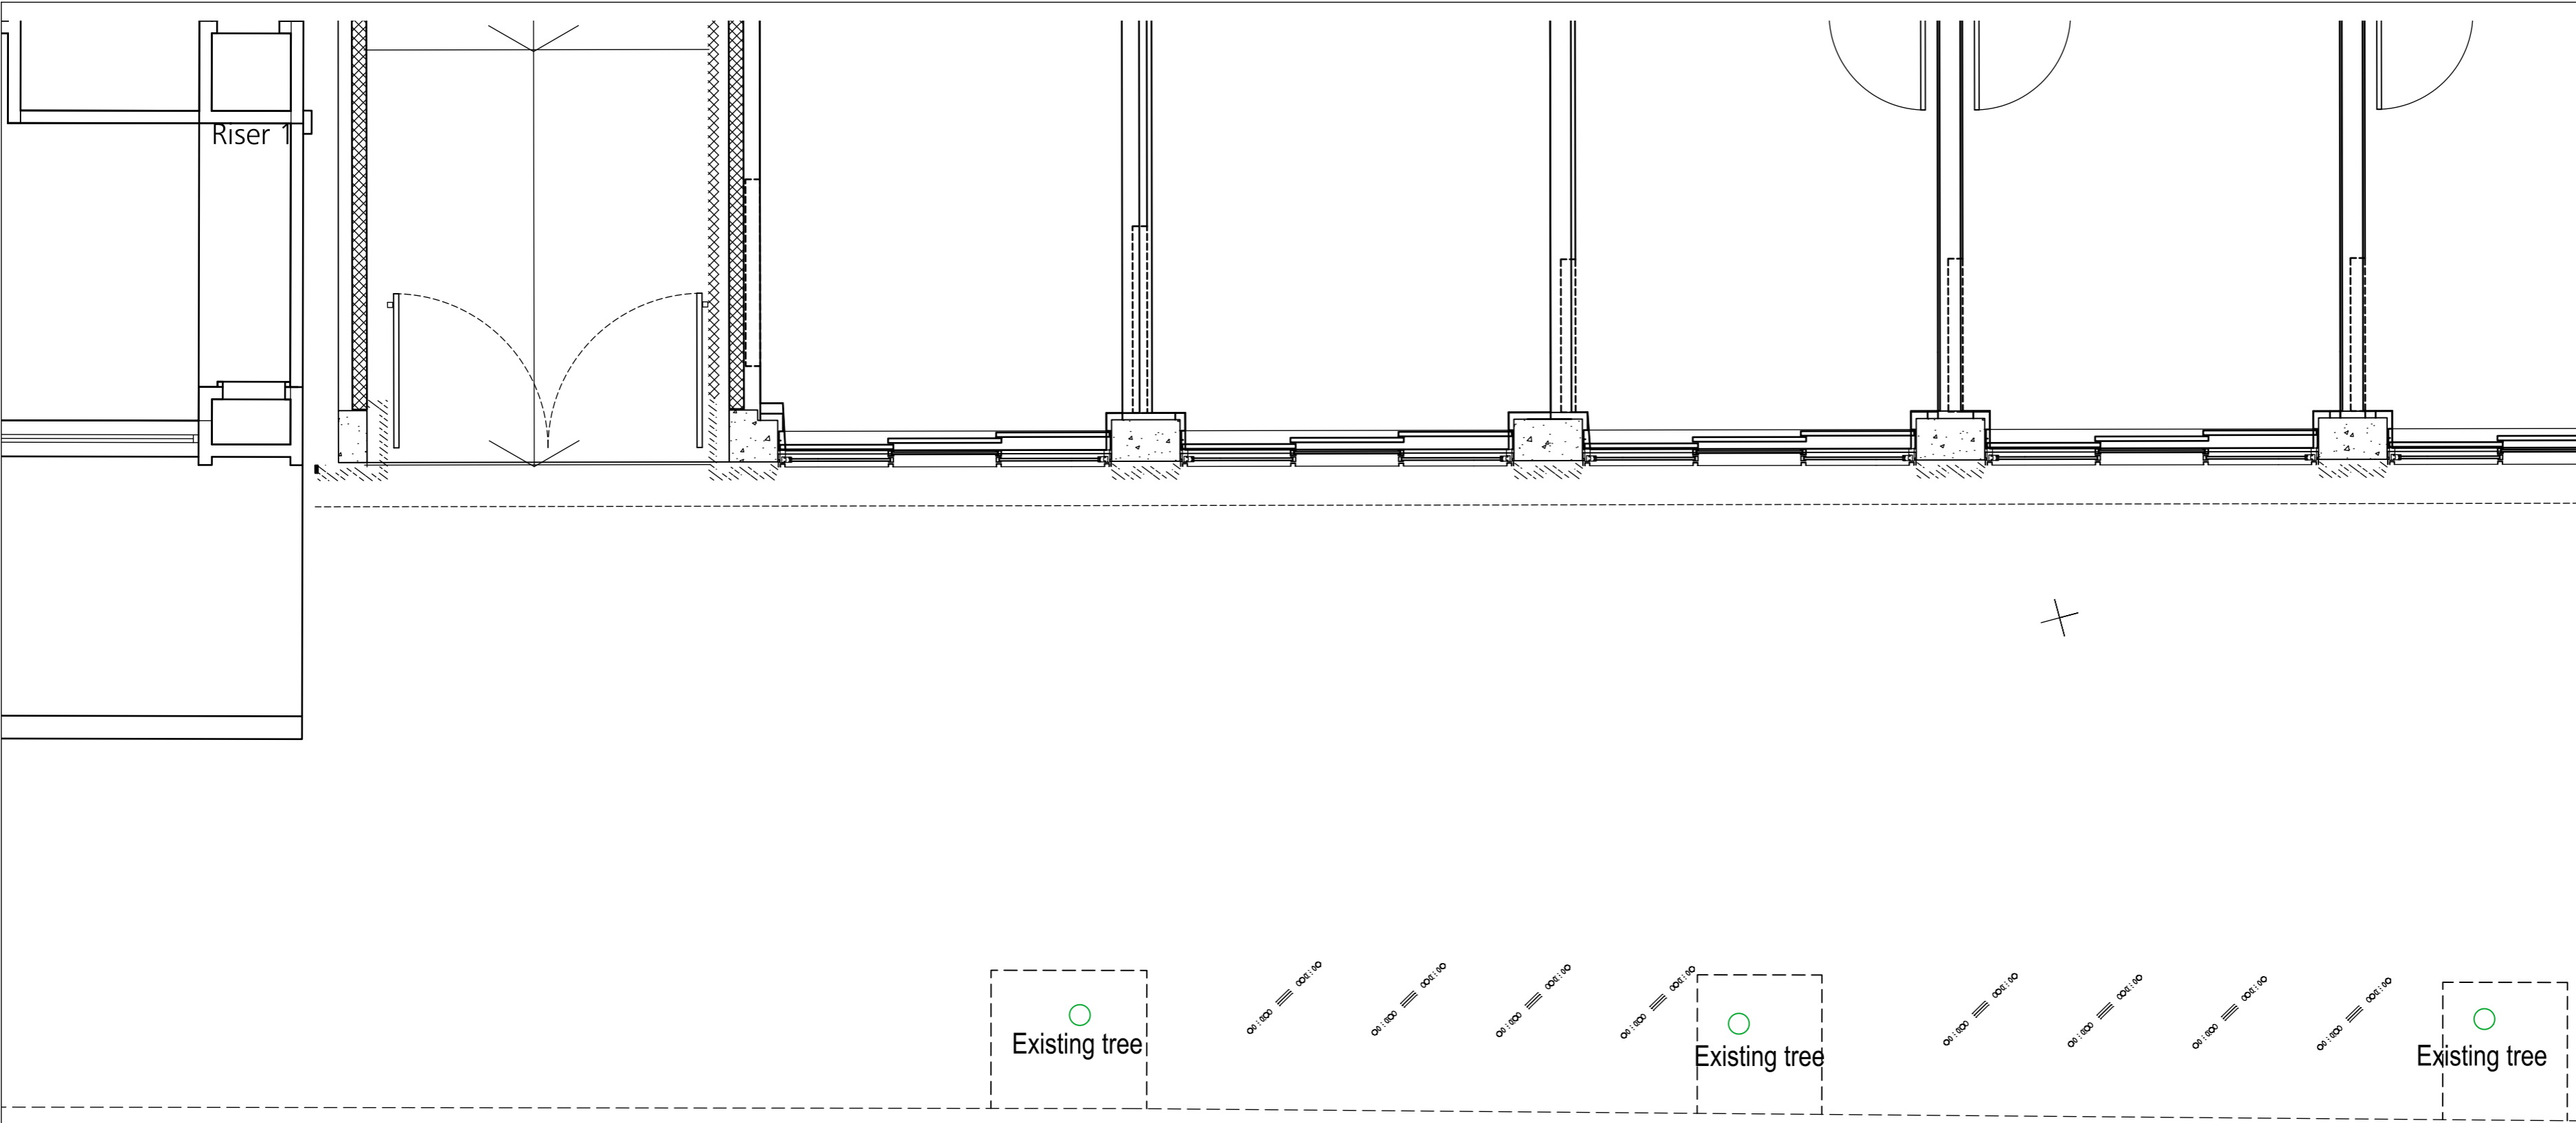

Notes:
All dimensions to be checked on site. Figured dimensions to be taken in preference to scaled dimensions.

A 07/06/2018 Existing cycle stands shown.
Rev: Date: Changes:

GREAT ORMOND STREET

Great Ormond Street **NHS**
Hospital for Children
NHS Foundation Trust

Projects
Development & Property Services

Great Ormond Street
London WC1N 3JH
Tel: 020 7405 9200

Scale:	Drawn by:
1:50	VL
Date:	Checked by:
20/04/2018	DP

Project:
Cycle Parking

Title:
Outside Octav Botnar Wing, Great Ormond Street
Existing Floor Plan

Project No:
17001

Drawing No:	Rev:
Site2[17001]P01	A