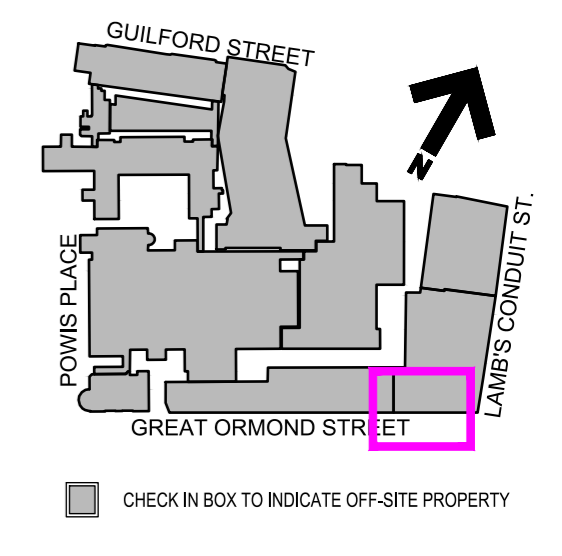

Notes:
All dimensions to be checked on site. Figured dimensions to be taken in preference to scaled dimensions.

A 07/06/2018 Existing cycle stands shown.
Rev: Date: Changes:

GREAT ORMOND STREET

Great Ormond Street **NHS**
Hospital for Children
NHS Foundation Trust

Projects
Development & Property Services

Great Ormond Street
London WC1N 3JH
Tel: 020 7405 9200

Scale:	Drawn by:
1:50	VL
Date:	Checked by:
20/04/2018	DP

Project:
Cycle Parking

Title:
Outside Octav Botnar Wing, Great Ormond Street
Existing Floor Plan