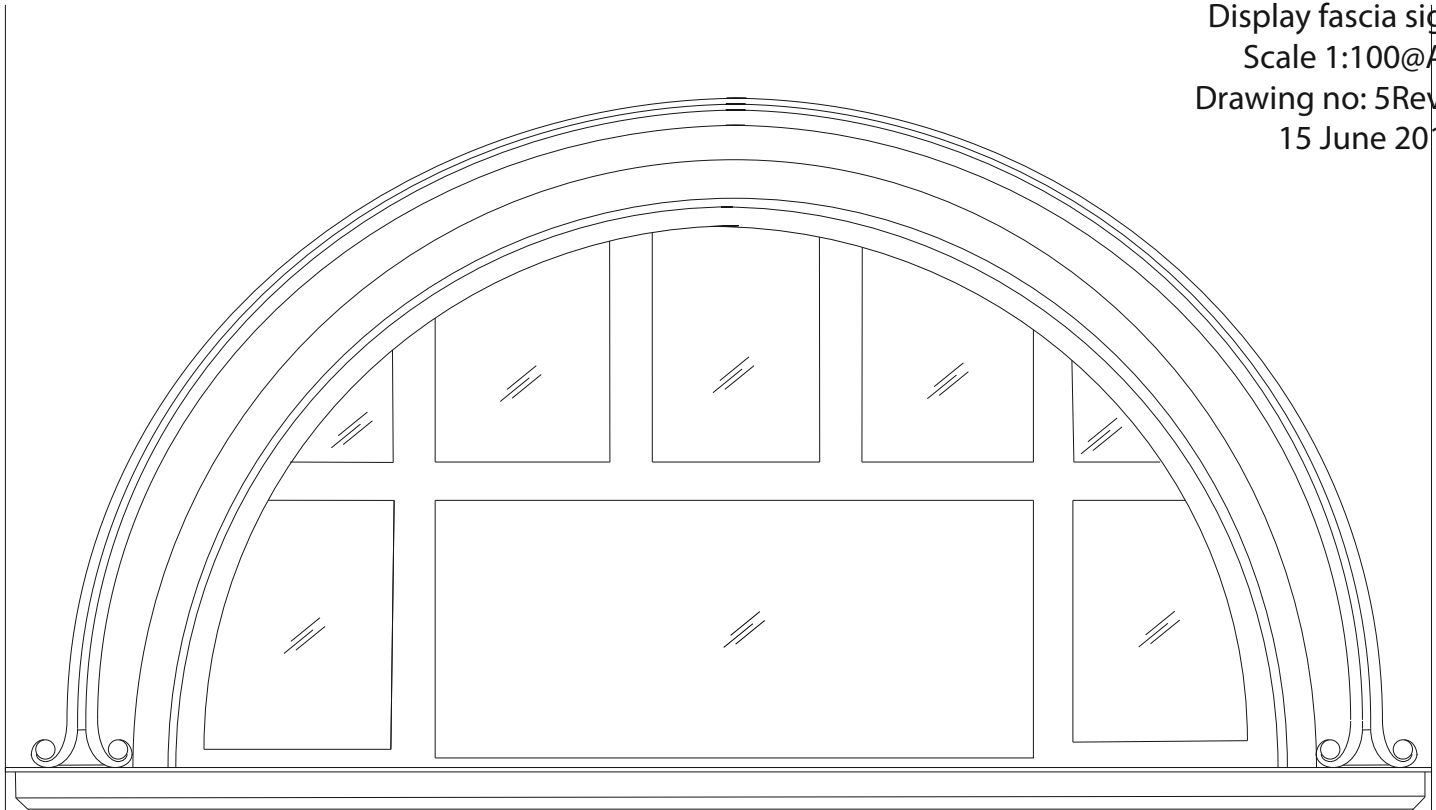

REVISION - PROPOSED ELEVATION FRONT

111 High Holborn, London WC1V 6JJ

Display fascia sign

Scale 1:100@A1

Drawing no: 5RevA

15 June 2018

VAPE SHOP

E-CIGARETTES E-LIQUIDS VAPORIZERS

FASCIA SIGN

REFER TO DETAIL DRAWING
FOR FURTHER DETAILS

LED LIGHT

REFER TO DETAIL DRAWING
FOR FURTHER DETAILS