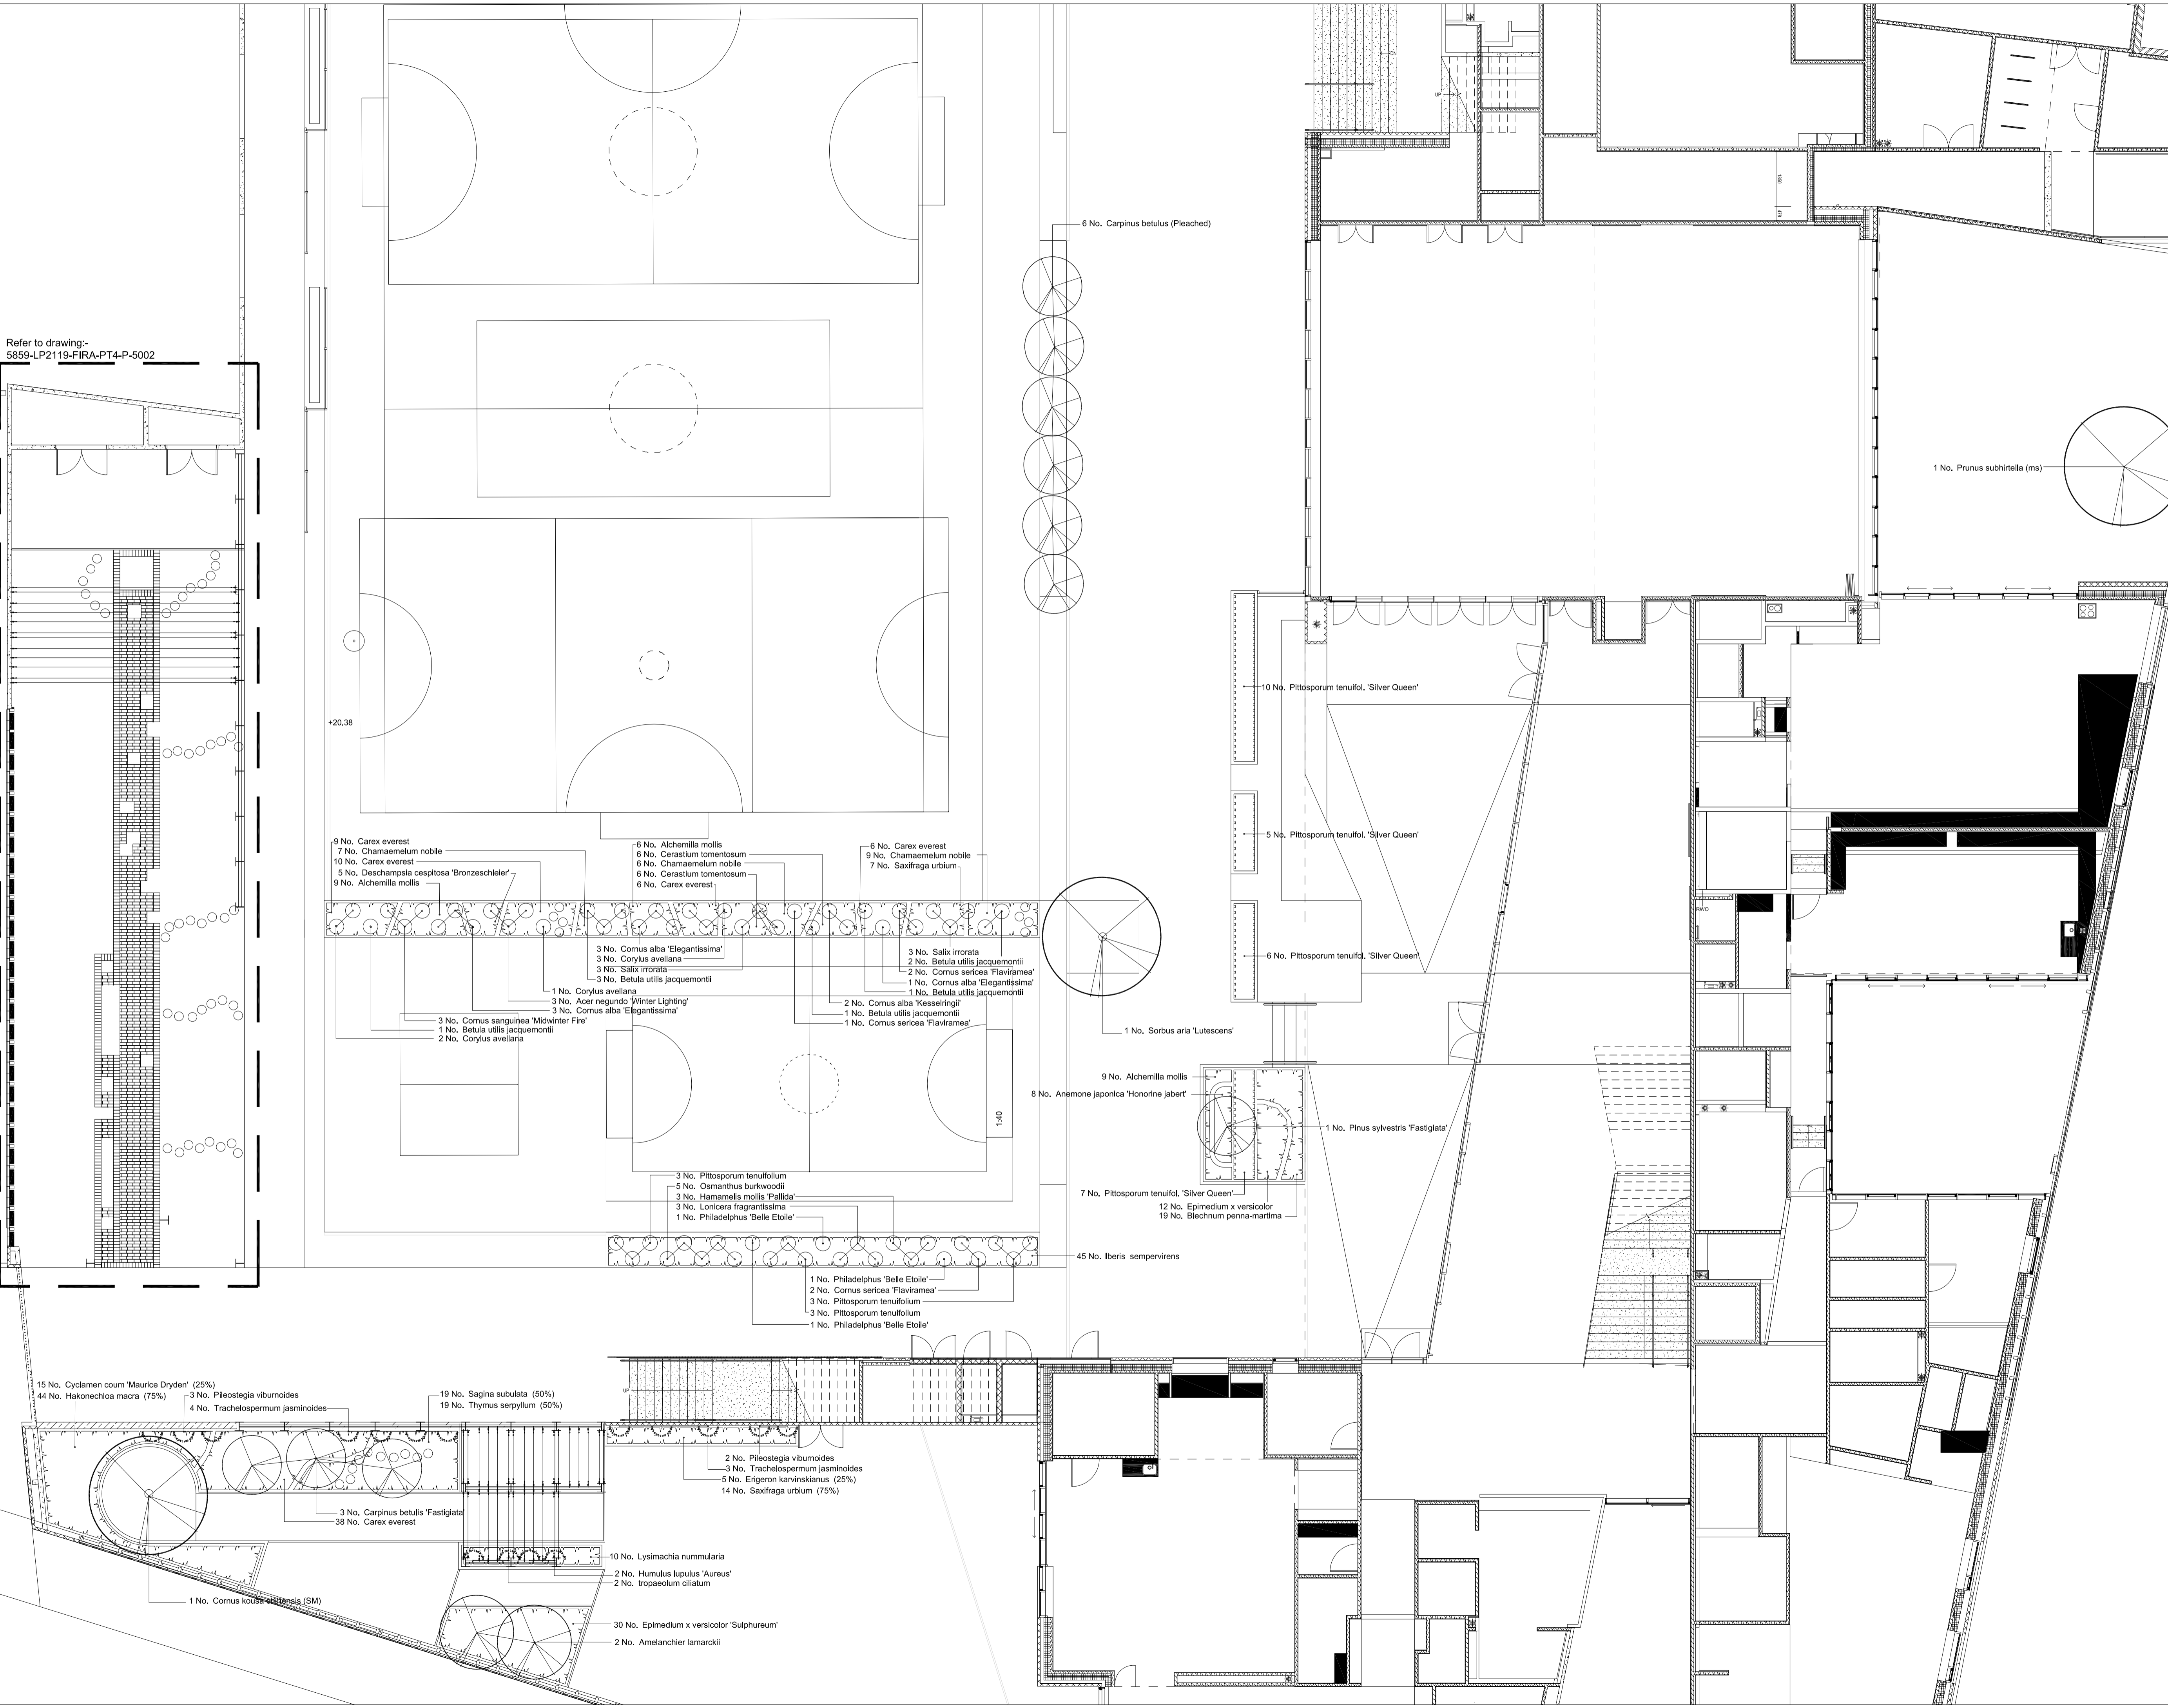

Refer to drawing:-
5859-LP2119-FIRA-PT4-P-5002

NOTE:
Tree planting subject to co-ordination
with underground services

drawing status: Information

project:
Plot 4 Edith Neville Primary School

job number:
LP2119

drawing title:
Playground & Nature Garden

drawing number:
5859-LP2119-FIR-PT4-P-5001

revision	scale	date	drawn	auth	date
-	1:100@A1	13/04/18	BK	JP	13/04/18

for information
for construction