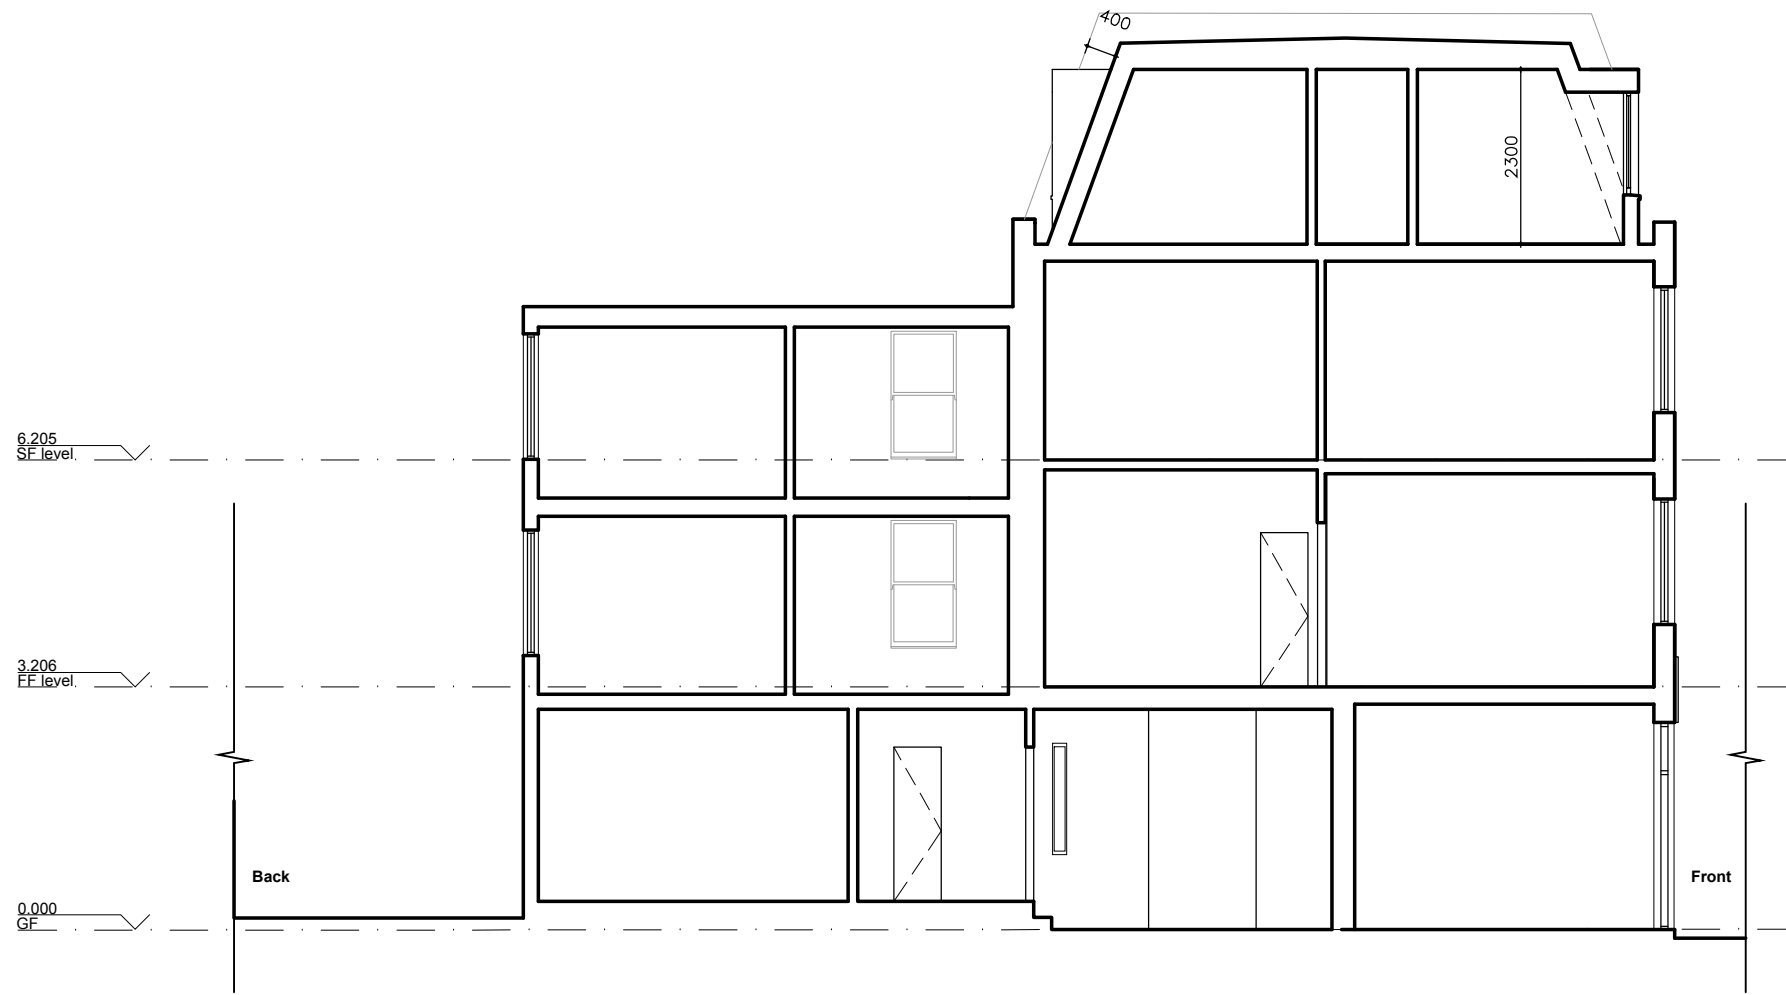

Proposed Section

Tender	Execution	Browsable
Sheet name Proposed Section	Sheet num' M-108	Scale 1:100
	Sheet A3	

1 - Edition	Change num' 1
-------------	------------------

File name Fortune Green Rd-A-100	Date 13.06.2018
-------------------------------------	--------------------