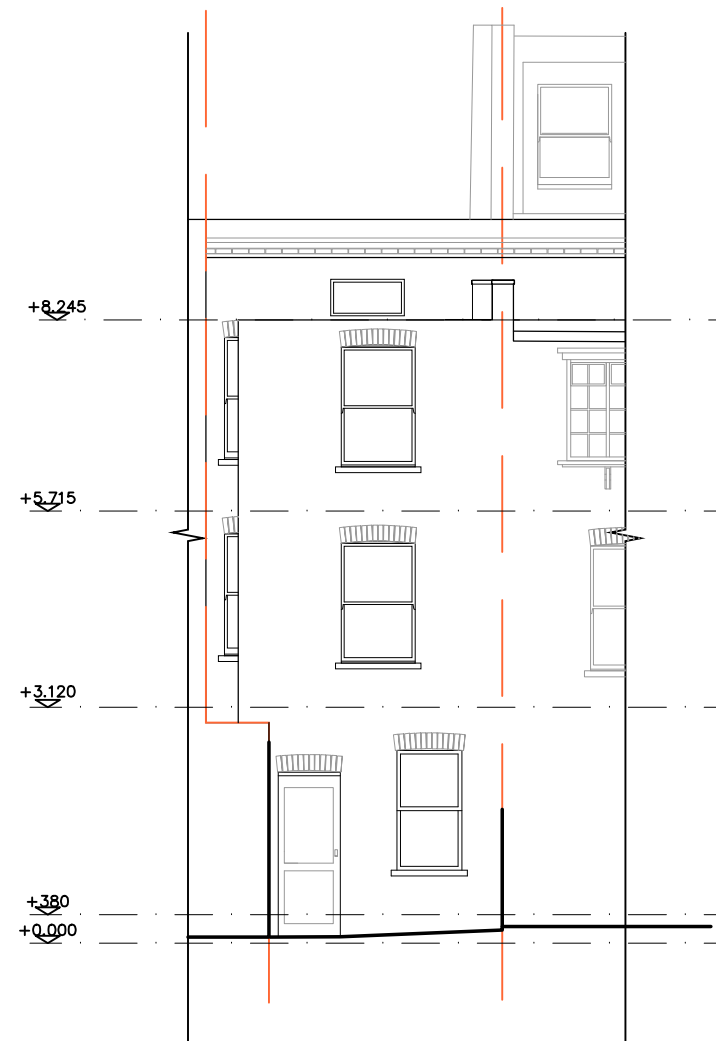

Front Elevation

Rear Elevation

Tender	Execution	Browsable
Sheet name Existing Elevations		Sheet num' M-102
		Scale 1:100
		Sheet A3
1 - Edition		Change num' 1
File name Fortune Green Rd-A-100		Date 13.06.2018
74 Fortune Green Rd NW6 1DS		
		