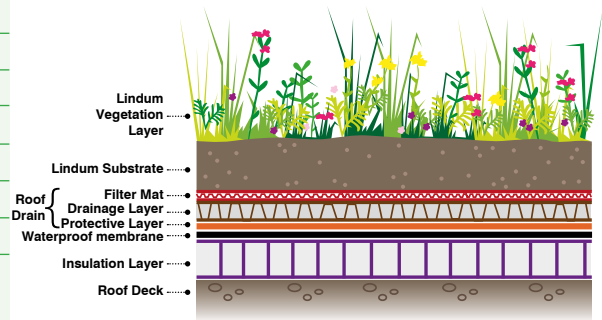

DRAINAGE LAYER

PRODUCT REFERENCE	Lindum Roofdrain 20		
MATERIAL	Recycled High Density Polyethylene water reservoir core with moisture retentive protective fleece to underside and geotextile filter mat to upper side		
THICKNESS	22mm		
INFILL	Not required		
ROLL SIZE	920mm x 50m (46 square metres per roll)		
WATER STORAGE CAPACITY	6.5 litres per square metre		
SATURATED WEIGHT	7.5kg per square metre		
MAXIMUM M² PER PALLET	92 square metres (2 rolls)		
DELIVERY OPTIONS	Pallet delivery service for small orders Flat-bed artic wagon for crane uplift Rigid with tail lift offload facilities Artic with mounted forklift		
ALSO AVAILABLE	Product	Water storage	Weight
	Lindum Roofdrain 40	13.0l/m²	15kg/m²

PROFILE OF A LINDUM GREEN ROOF

Other products available from Lindum:

Lindum SedumPlus Mat

Sixteen colourful varieties for extended flowering colour and interest throughout the growing season. For more information see: Lindum SedumPlus Mat technical sheet.

Lindum Green Roof Package

Lindum can supply a complete Green Roof Package. See our Lindum Green Roof technical sheet for more information.