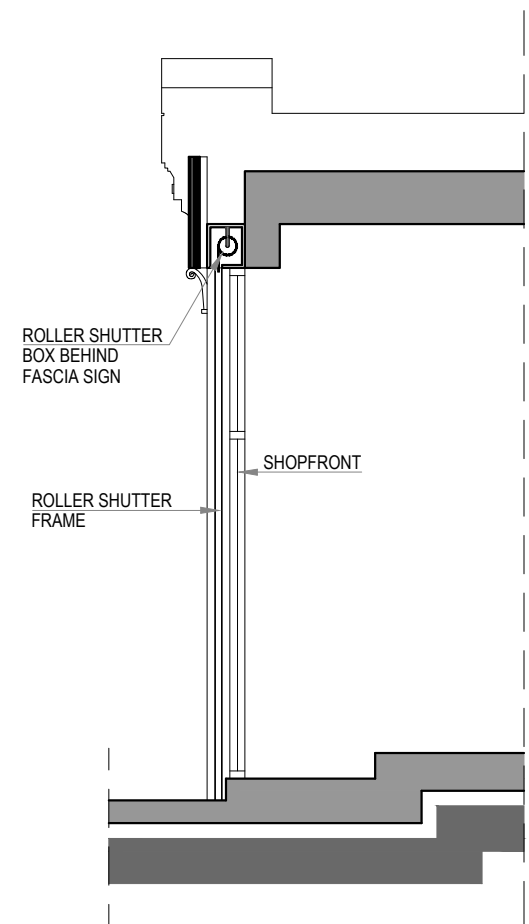

PROPOSED SHOPFRONT - PLAN
scale 1:50

PROPOSED SHOPFRONT - FRONT VIEW
scale 1:50

PROPOSED SHOPFRONT - SECTION VIEW
scale 1:50

scale 1:50

- Notes
- 1- This drawing is not for construction
 - 2- All Dimension are in millimeters
 - 3- Dimensions are not to be scaled directly from drawings
 - 4- All dimensions are to be checked on site and the Architect is to be inform of any discrepancies before construction commences
 - 5- All references to drawings refer to current revision of that drawing
 - 6- The Copyright of this drawing belongs to Archpl Ltd.