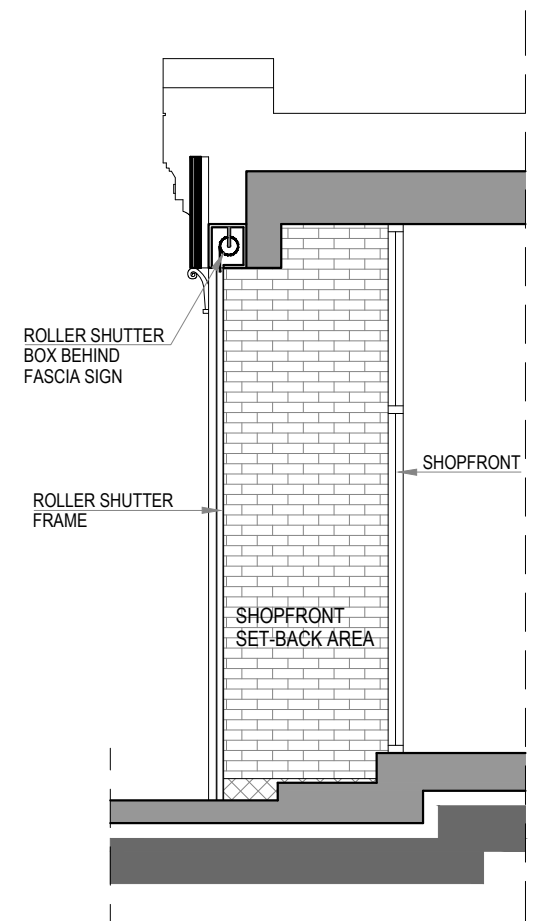

EXISTING SHOPFRONT - PLAN
scale 1:50

EXISTING SHOPFRONT - FRONT VIEW
scale 1:50

EXISTING SHOPFRONT - SECTION VIEW
scale 1:50

scale 1:50

- Notes
- 1- This drawing is not for construction
 - 2- All Dimension are in millimeters
 - 3- Dimensions are not to be scaled directly from drawings
 - 4- All dimensions are to be checked on site and the Architect is to be inform of any discrepancies before construction commences
 - 5- All references to drawings refer to current revision of that drawing
 - 6- The Copyright of this drawing belongs to Archpl Ltd.