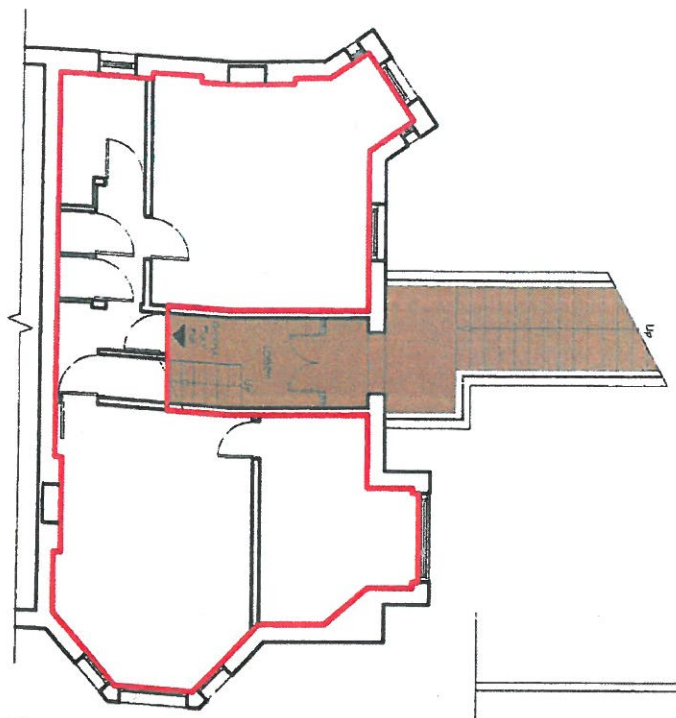

LEGEND: X - tree

Location Plan
Scale 1:12500@A3

Elsworthy Terrace

Elsworthy Road

Garden Level Flat
Scale 1:1000@A3

Ground Floor Flat
Scale 1:1000@A3

Handwritten signature

PROJECT NAME	DATE
LEASE PLAN	6th March 2017
1 ELSWORTHY TERRACE	DRAWING NUMBER