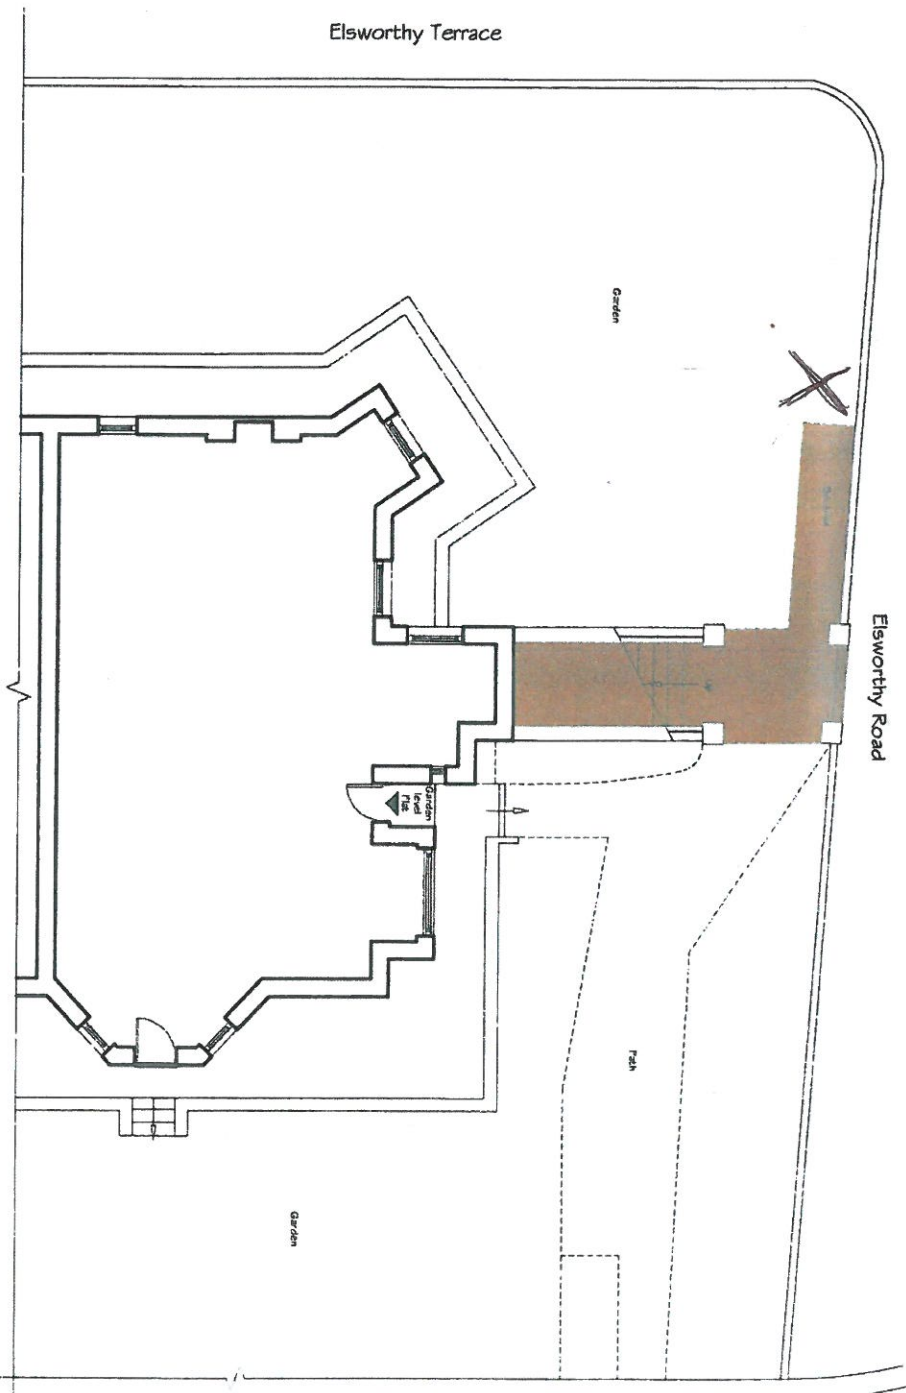

LEGEND: X - tree

Location Plan
Scale 1:12500@A3

Elsworthy Terrace

Elsworthy Road

Garden Level Flat
Scale 1:1000@A3

Ground Floor Flat
Scale 1:1000@A3

Handwritten signature

PROJECT NAME	DATE
LEASE PLAN	6th March 2017
1 ELSWORTHY TERRACE	DRAWING NUMBER