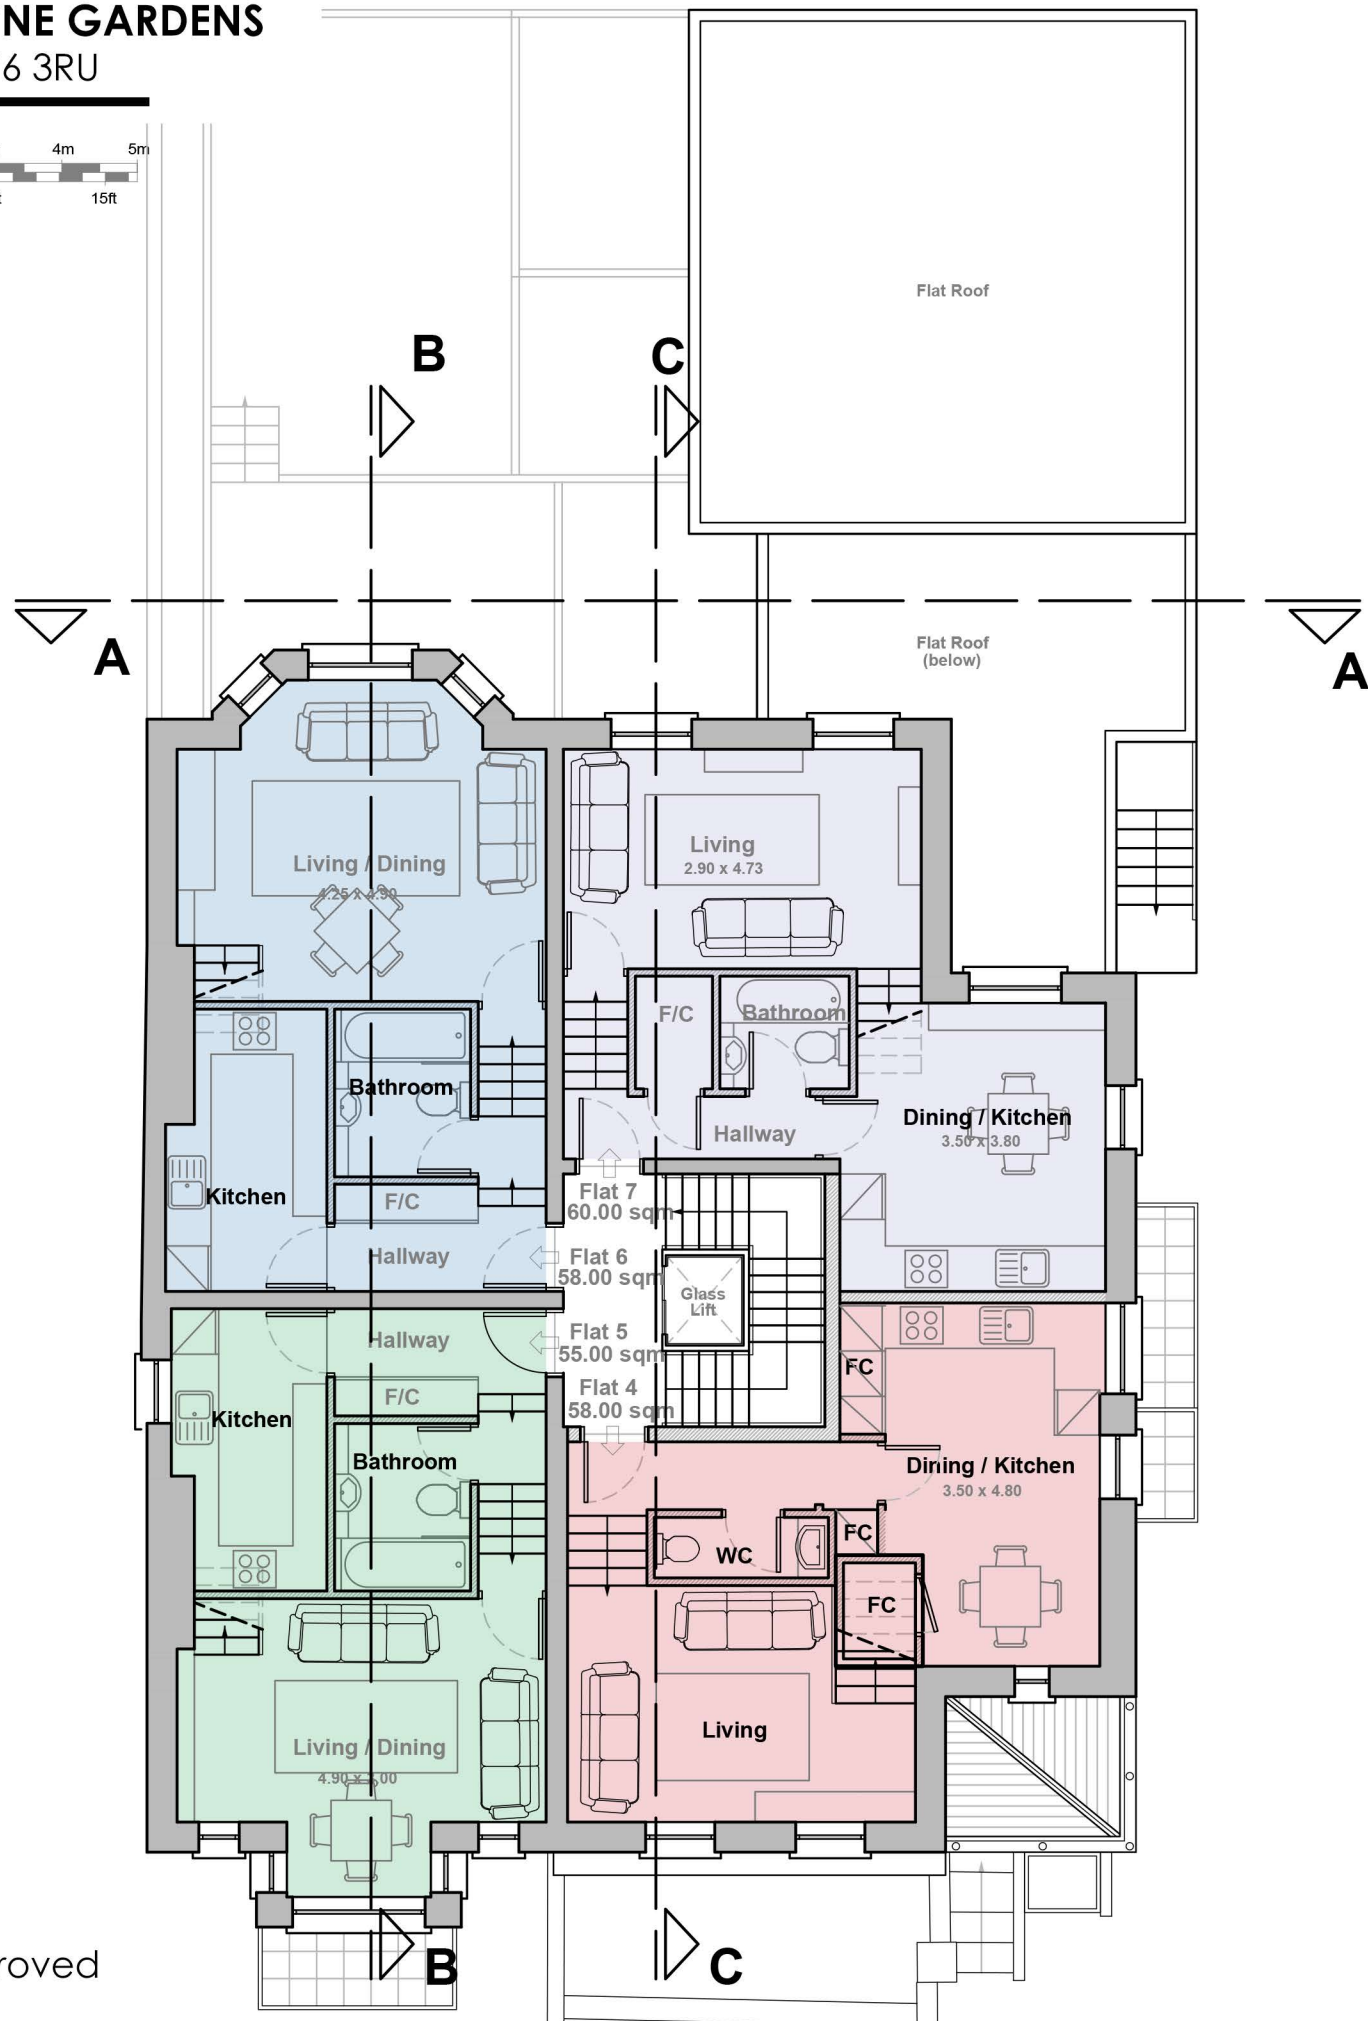

82 COMPAYNE GARDENS

LONDON, NW6 3RU

Approved

Proposed