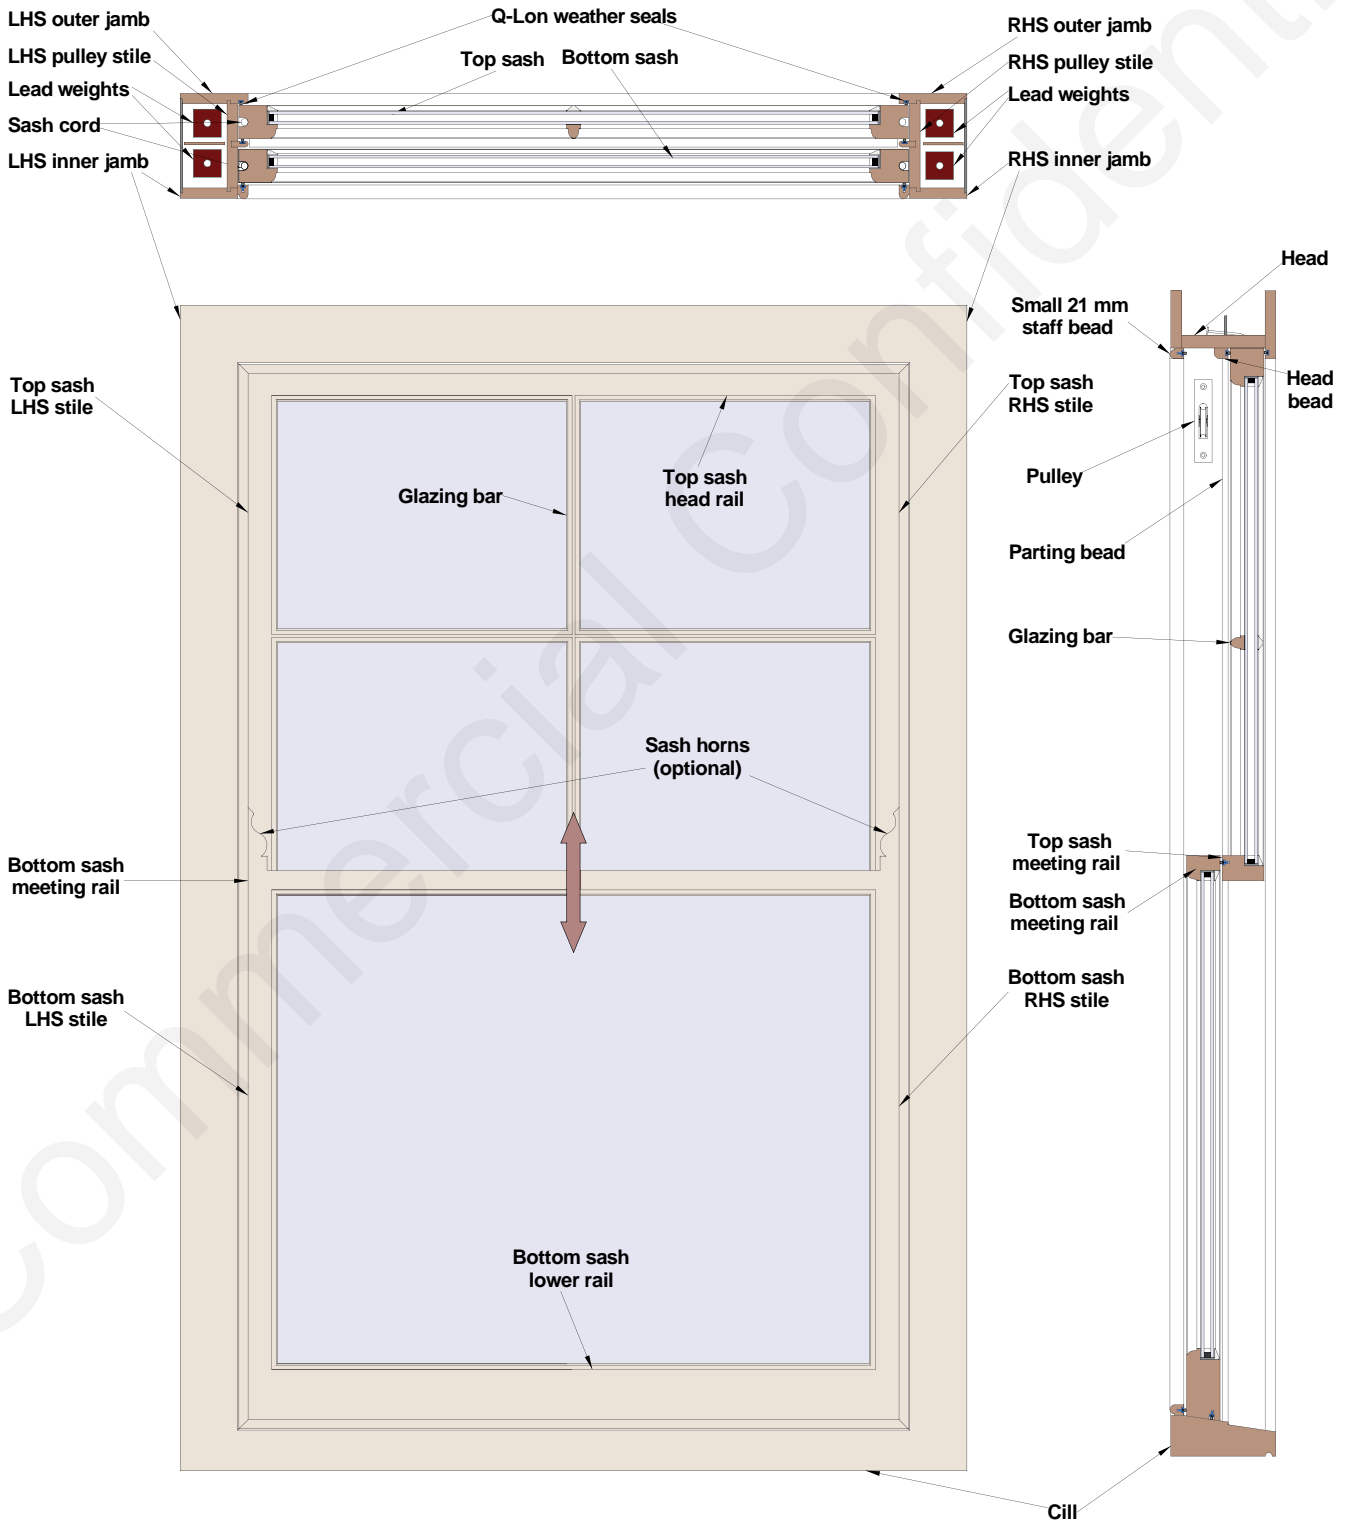

THE SASH WINDOW WORKSHOP

# TRADITIONAL BOX SASH WINDOW - INTERNAL VIEW

Double glazed with bonded bars

THE SASH WINDOW WORKSHOP

## TRADITIONAL BOX SASH WINDOW - EXTERNAL VIEW

Double glazed with bonded bars