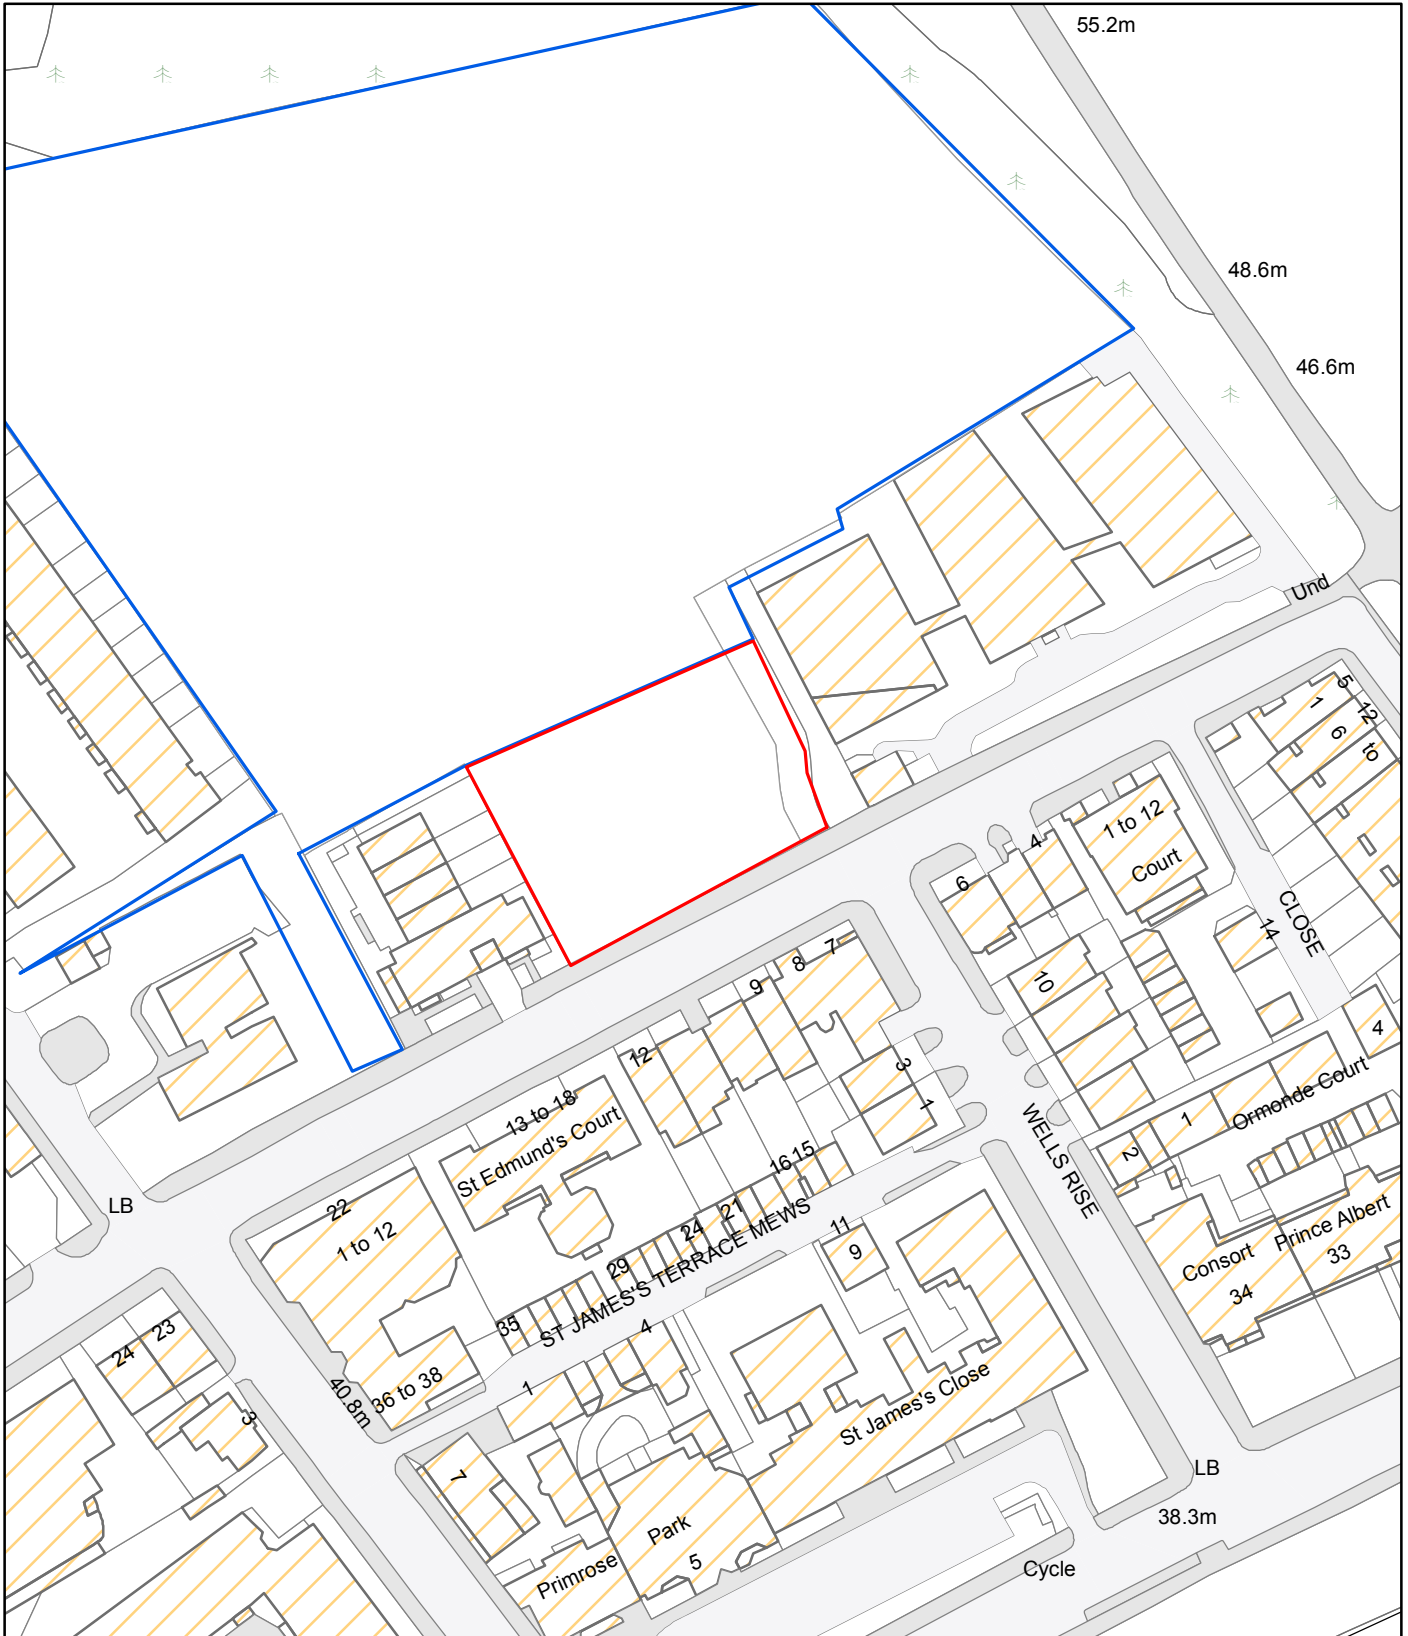

Site Location Plan

Thames Water
Map

Printed By : mhazeldi
 Print Date : 10/05/2018
 Map Centre On: 527574, 183613
 Centre Tile No. : TQ2783NE

Comments:

Scale 1:1250 @ A4
 Drawing No: SLP1

Current Scale : 1:1,250

Disclaimer: Based on the Ordnance Survey Map with the Sanction of the Controller of H.M Stationery Office License Number:- 100019345

The position of any boundary or apparatus shown on this plan is given without obligation and warranty, and the accuracy cannot be guaranteed.