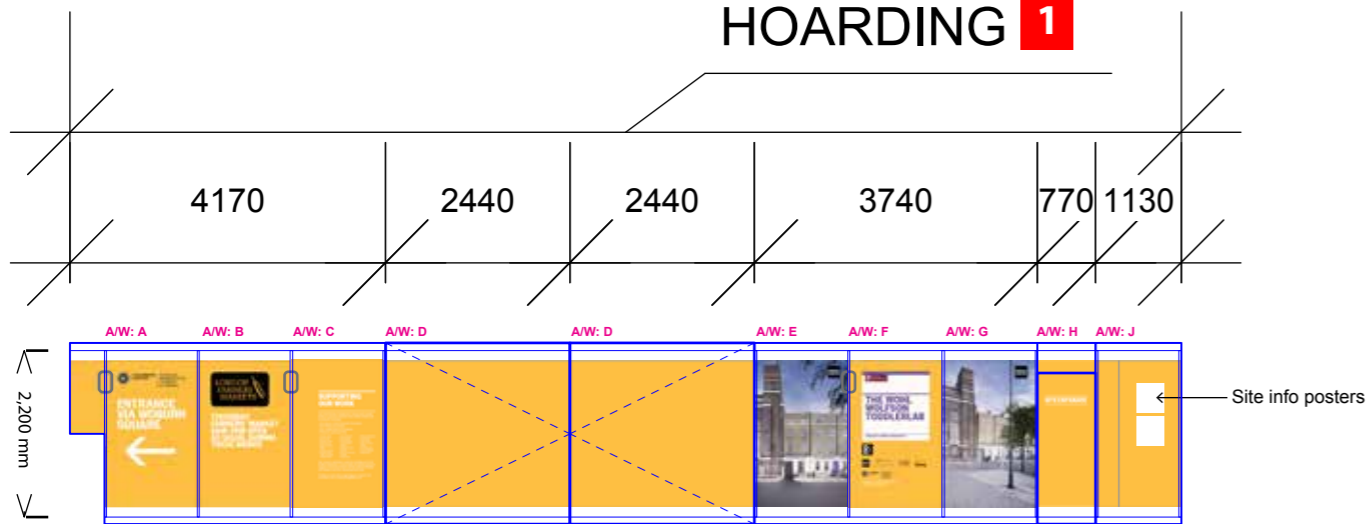

HOARDING 1

- Artwork A x1
- Artwork B x2
- Artwork C x3
- Artwork D x4
- Artwork E x2
- Artwork Fx2
- Artwork G x1
- Artwork H x1
- Artwork J x1
- Artwork K x19
- Artwork L x4
- Artwork M x4
- Artwork N x3
- Artwork P x4
- Artwork Q x3
- Artwork R x3
- Artwork S x2
- Artwork T x2
- Artwork U x1
- Artwork V x1
- Artwork W x1
- Artwork X x6
- Artwork Y x1

Do not scale
All dimensions to be checked on site

Project: Wohl Wolfson Toddler lab

Key: 32 Torrington Square and Annex
Bloomsbury
London
WC1E7HX
Birkbeck University of London

Logo:

Information Title: **Hoarding Elevations**

Date: 18.05.10 | Drawn: MP | Checked: IJ | Scale: 1:100

| Project No. | Originator | Zone | Level | Type | Role | Number | Suitability | Revision |
|-------------|------------|------|-------|------|------|--------|-------------|----------|
| BB29 | BA | 01 | 00 | DR | A | 0001C | D2 | P1 |