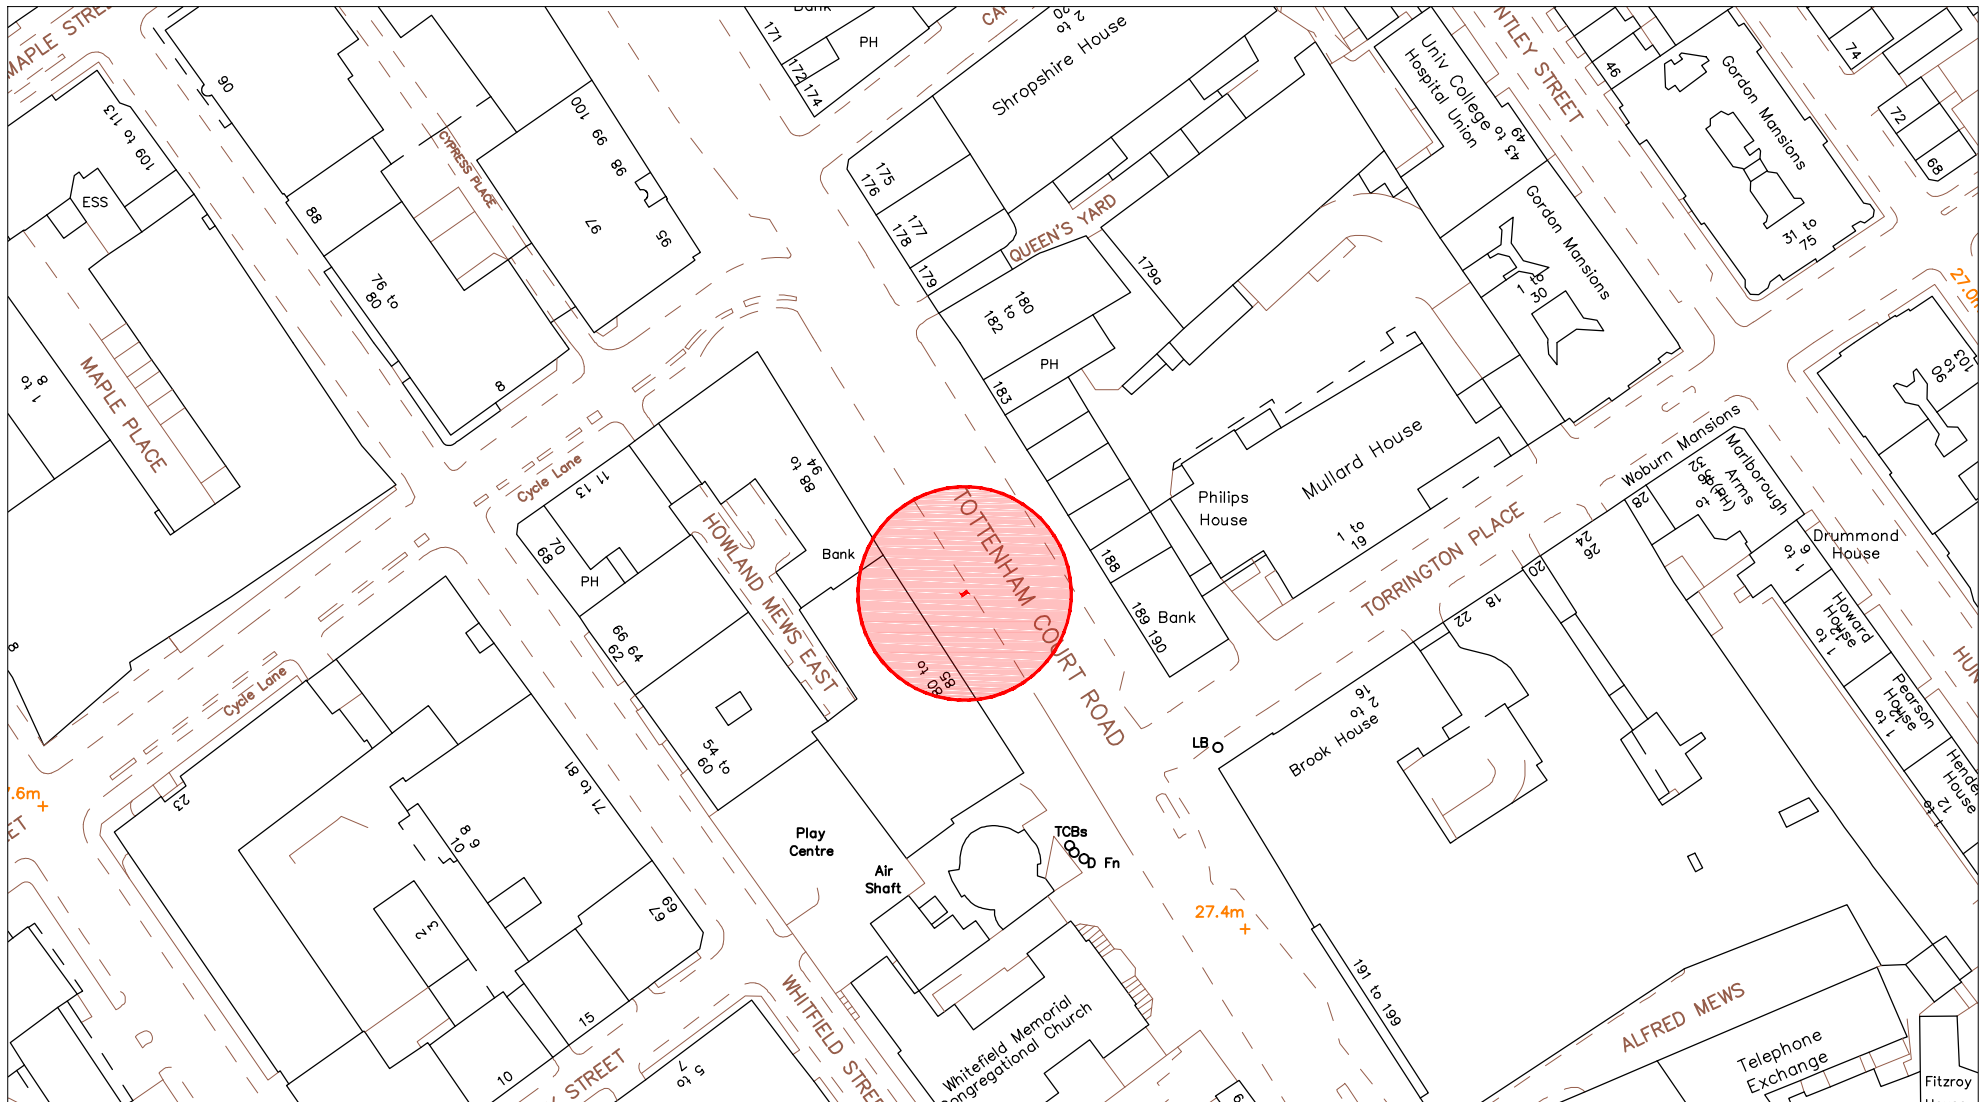

SITE ADDRESS

82 Tottenham Court Rd, London, W1T 4TE

Furniture Index: 01

Easting/Northing: 529445/181934

SCALE BAR [1:1250 @ A4]

SITE ADDRESS

82 Tottenham Court Rd, London, W1T 4TE

Furniture Index: 01

Easting/Northing: 529445/181934

SITE ADDRESS

82 Tottenham Court Rd, London, W1T 4TE

Furniture Index: 01

Easting/Northing: 529445/181934

Existing Advertising
to be removed ←

SITE ADDRESS

82 Tottenham Court Rd, London, W1T 4TE

Furniture Index: 01

Easting/Northing: 529445/181934

SCALE BAR [1:20 @ A4]

SITE ADDRESS

82 Tottenham Court Rd, London, W1T 4TE
 Furniture Index: 01
 Easting/Northing: 529445/181934

Existing Advertising Measurements:
 Irregular shape - Height of main structure
 4.1m. Total height including clocks and
 spire/aerial 5.87m. Total circumference 5.67m

Existing Advertising 
 to be removed

PROPOSED ADVERTISING DISPLAY

The proposed advertising panel will comprise a
 double sided freestanding digital display unit.

Proposed Advertising Measurements:
 2.28m height x 1.04m width x 0.33m deep