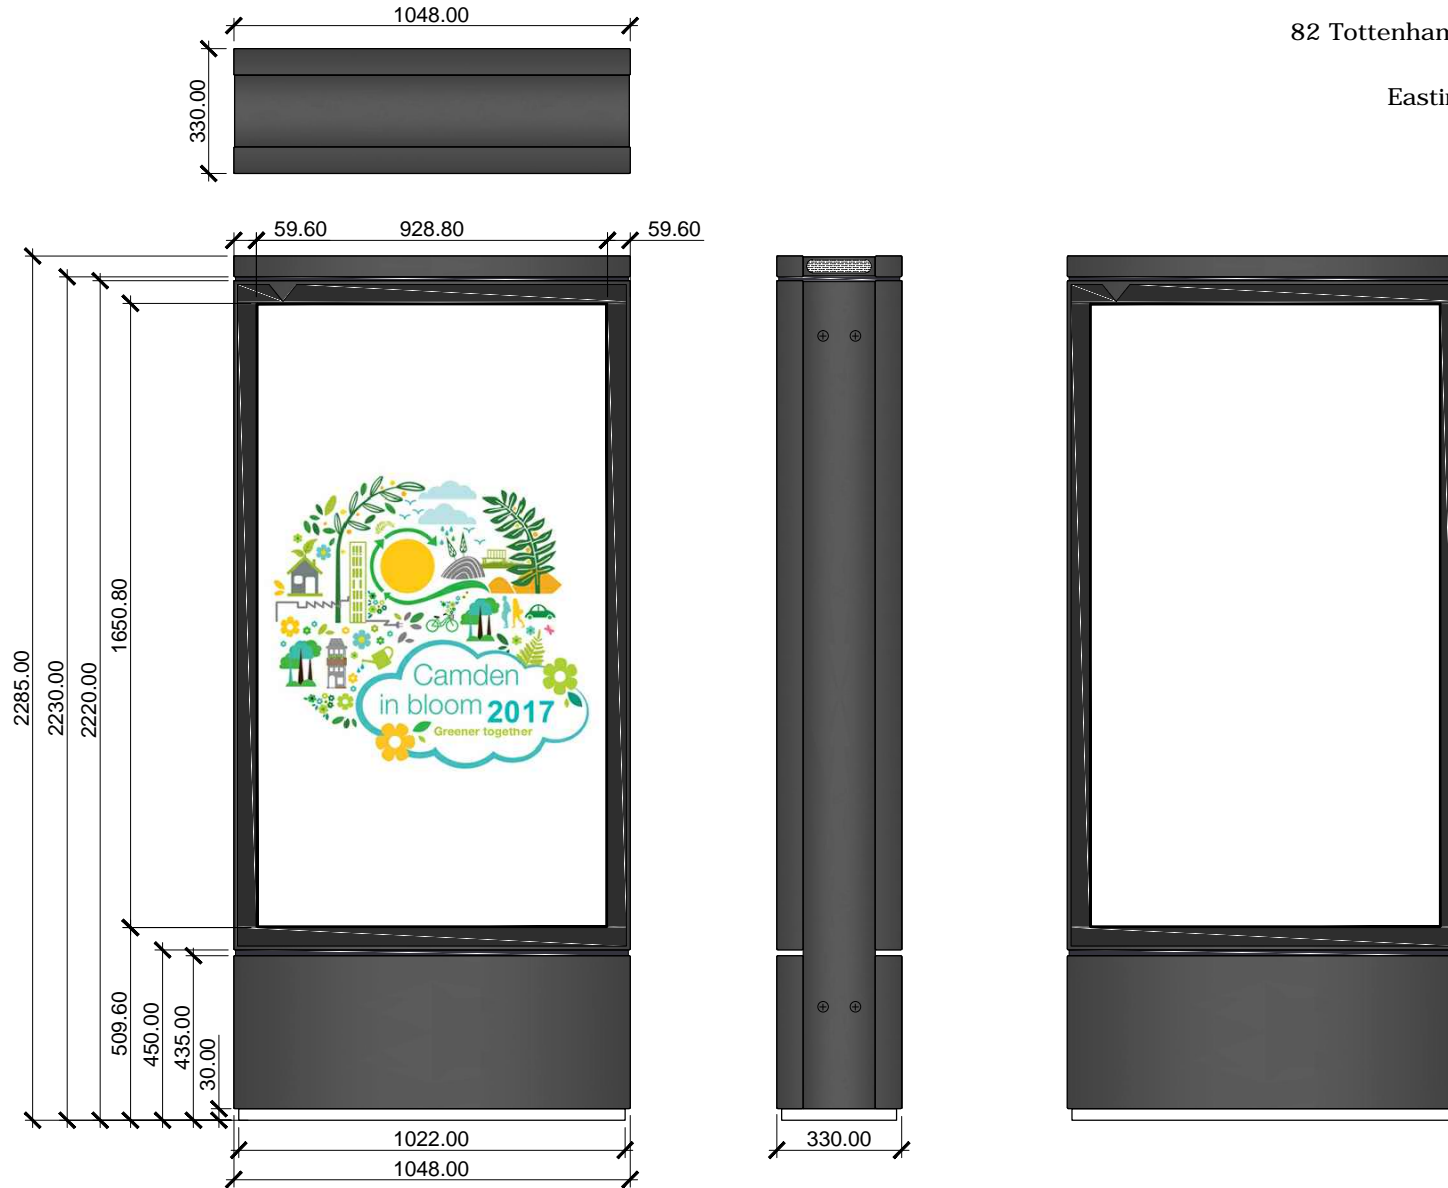

SITE ADDRESS

82 Tottenham Court Rd, London, W1T 4TE

Furniture Index: 01

Easting/Northing: 529445/181934

SCALE BAR [1:1250 @ A4]

SITE ADDRESS

82 Tottenham Court Rd, London, W1T 4TE

Furniture Index: 01

Easting/Northing: 529445/181934

SITE ADDRESS

82 Tottenham Court Rd, London, W1T 4TE

Furniture Index: 01

Easting/Northing: 529445/181934

Existing Advertising
to be removed ←

SITE ADDRESS

82 Tottenham Court Rd, London, W1T 4TE

Furniture Index: 01

Easting/Northing: 529445/181934

SCALE BAR [1:20 @ A4]

SITE ADDRESS

82 Tottenham Court Rd, London, W1T 4TE
 Furniture Index: 01
 Easting/Northing: 529445/181934

Existing Advertising Measurements:
 Irregular shape - Height of main structure
 4.1m. Total height including clocks and
 spire/aerial 5.87m. Total circumference 5.67m

Existing Advertising 
 to be removed

PROPOSED ADVERTISING DISPLAY

The proposed advertising panel will comprise a
 double sided freestanding digital display unit.

Proposed Advertising Measurements:
 2.28m height x 1.04m width x 0.33m deep