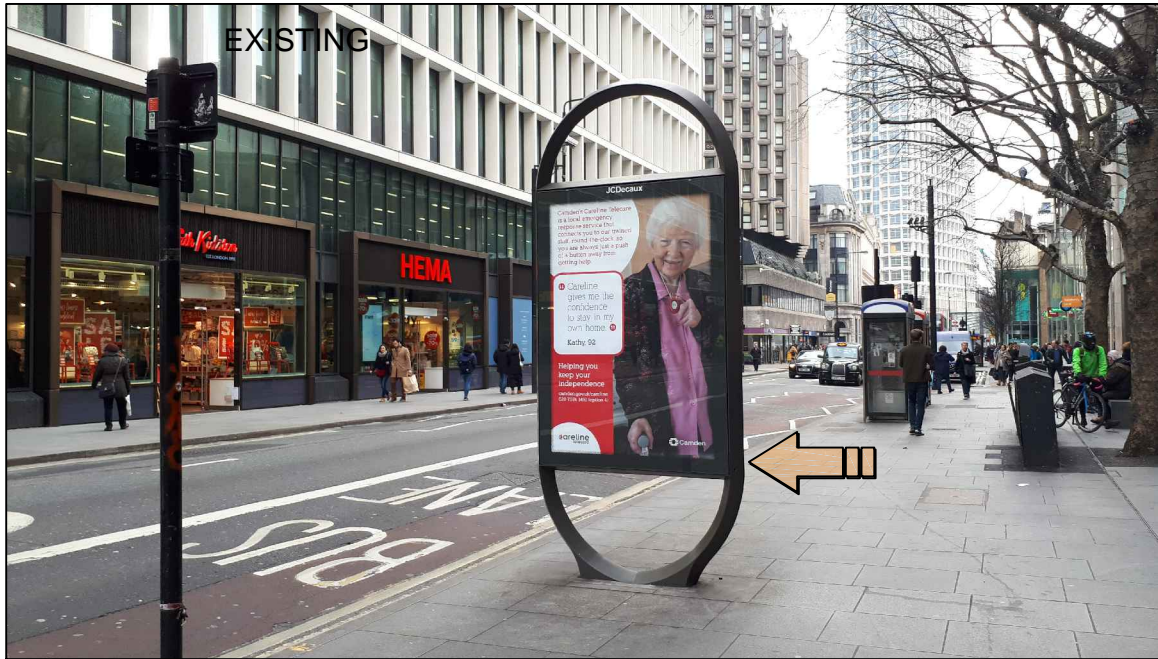

22 Tottenham Court Walk, London, W1T 1BJ

Furniture Index: 03

Easting/Northing: 529729/181535

SCALE BAR [1:20 @ A4]

EXISTING

SITE ADDRESS

22 Tottenham Court Walk, London, W1T 1BJ
 Furniture Index: 03
 Easting/Northing: 529729/181535

Existing Advertising Measurements:
 2.24m height x 1.69m width

Existing Advertising
 to be removed 

PROPOSED

PROPOSED ADVERTISING DISPLAY

The proposed advertising panel will comprise a double sided freestanding digital display unit.

Proposed Advertising Measurements:
 2.28m height x 1.04m width x 0.33m deep