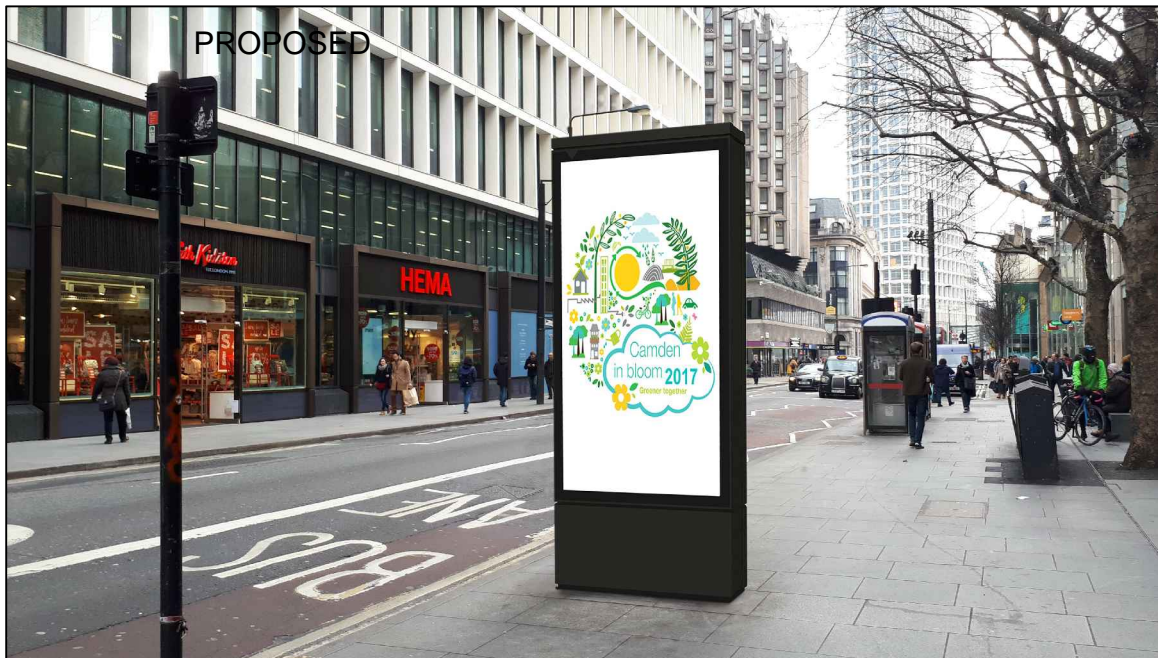

22 Tottenham Court Walk, London, W1T 1BJ

Furniture Index: 03

Easting/Northing: 529729/181535

SCALE BAR [1:20 @ A4]

EXISTING

SITE ADDRESS

22 Tottenham Court Walk, London, W1T 1BJ
 Furniture Index: 03
 Easting/Northing: 529729/181535

Existing Advertising Measurements:
 2.24m height x 1.69m width

Existing Advertising
 to be removed 

PROPOSED

PROPOSED ADVERTISING DISPLAY

The proposed advertising panel will comprise a double sided freestanding digital display unit.

Proposed Advertising Measurements:
 2.28m height x 1.04m width x 0.33m deep