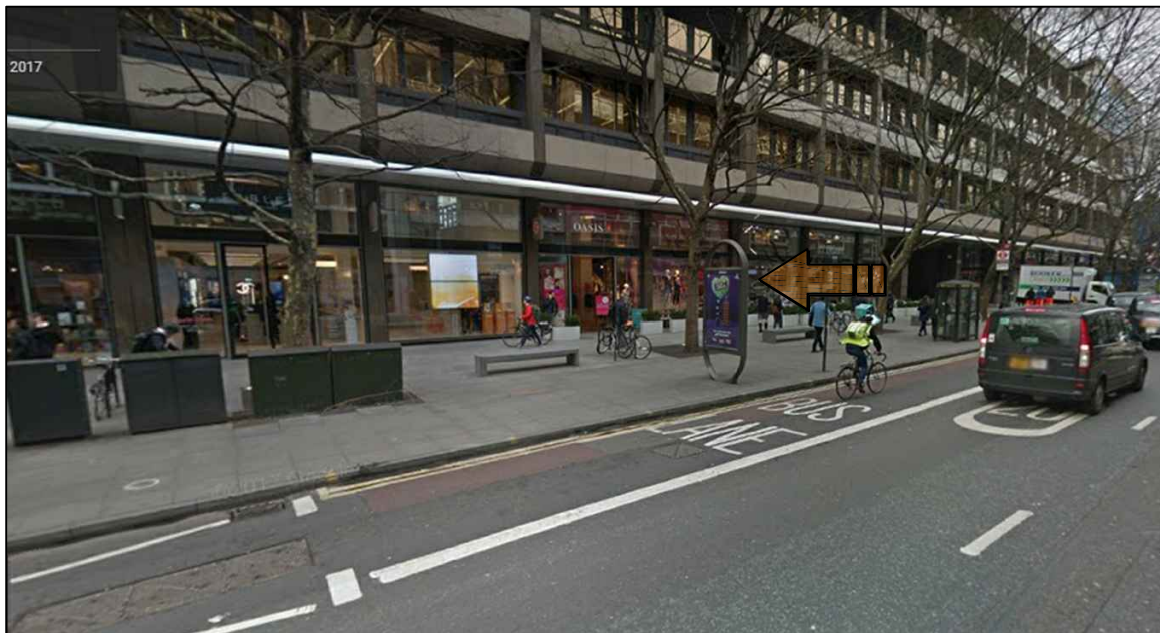

SITE ADDRESS

22 Tottenham Court Walk, London, W1T 1BJ

Furniture Index: 03

Easting/Northing: 529729/181535

Existing Advertising
to be removed