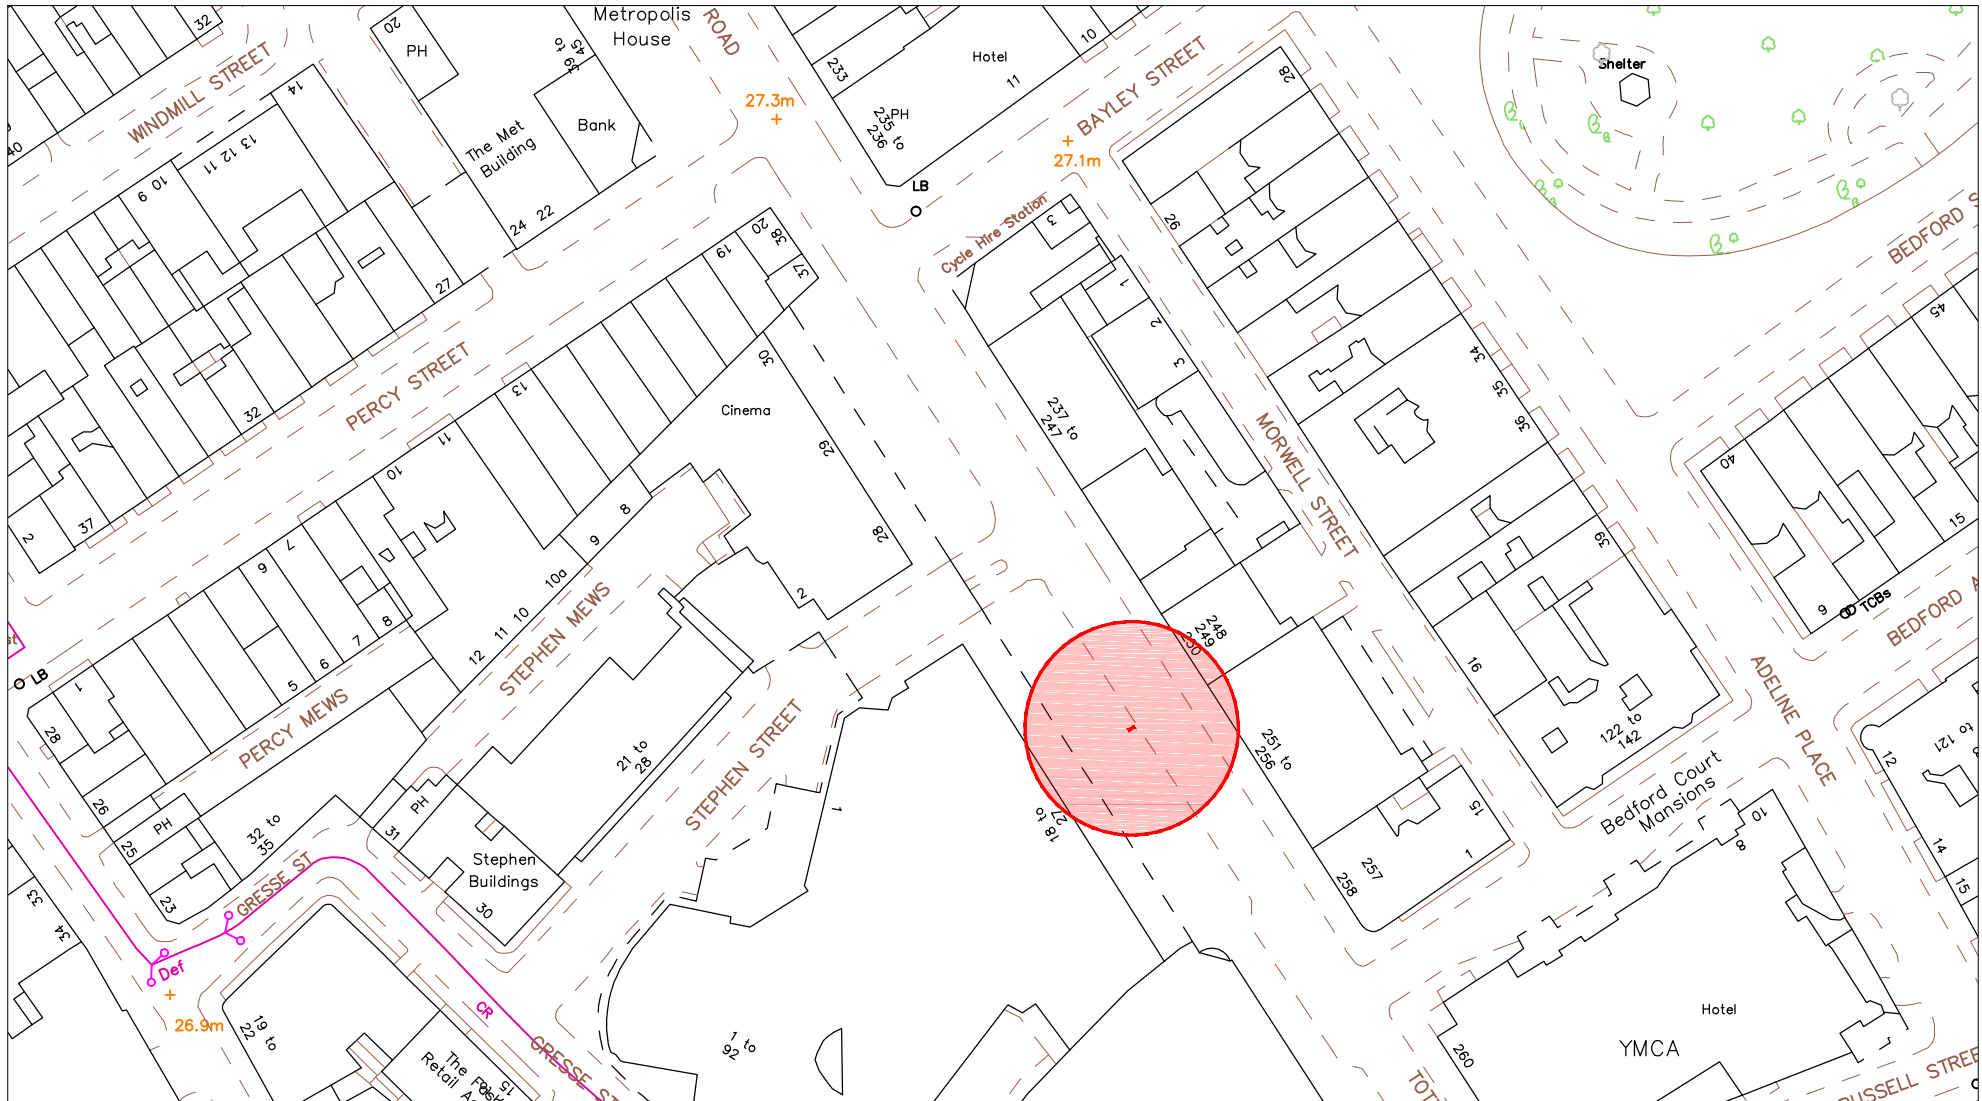

SITE ADDRESS

22 Tottenham Court Walk, London, W1T 1BJ

Furniture Index: 03

Easting/Northing: 529729/181535

SCALE BAR [1:1250 @ A4]

SITE ADDRESS

22 Tottenham Court Walk, London, W1T 1BJ

Furniture Index: 03

Easting/Northing: 529729/181535

18 to 27 Tottenham Court Road

SITE ADDRESS

22 Tottenham Court Walk, London, W1T 1BJ

Furniture Index: 03

Easting/Northing: 529729/181535

Existing Advertising
to be removed 

SITE ADDRESS

22 Tottenham Court Walk, London, W1T 1BJ

Furniture Index: 03

Easting/Northing: 529729/181535

SCALE BAR [1:20 @ A4]

EXISTING

SITE ADDRESS

22 Tottenham Court Walk, London, W1T 1BJ
 Furniture Index: 03
 Easting/Northing: 529729/181535

Existing Advertising Measurements:
 2.24m height x 1.69m width

Existing Advertising
 to be removed 

PROPOSED

PROPOSED ADVERTISING DISPLAY

The proposed advertising panel will comprise a double sided freestanding digital display unit.